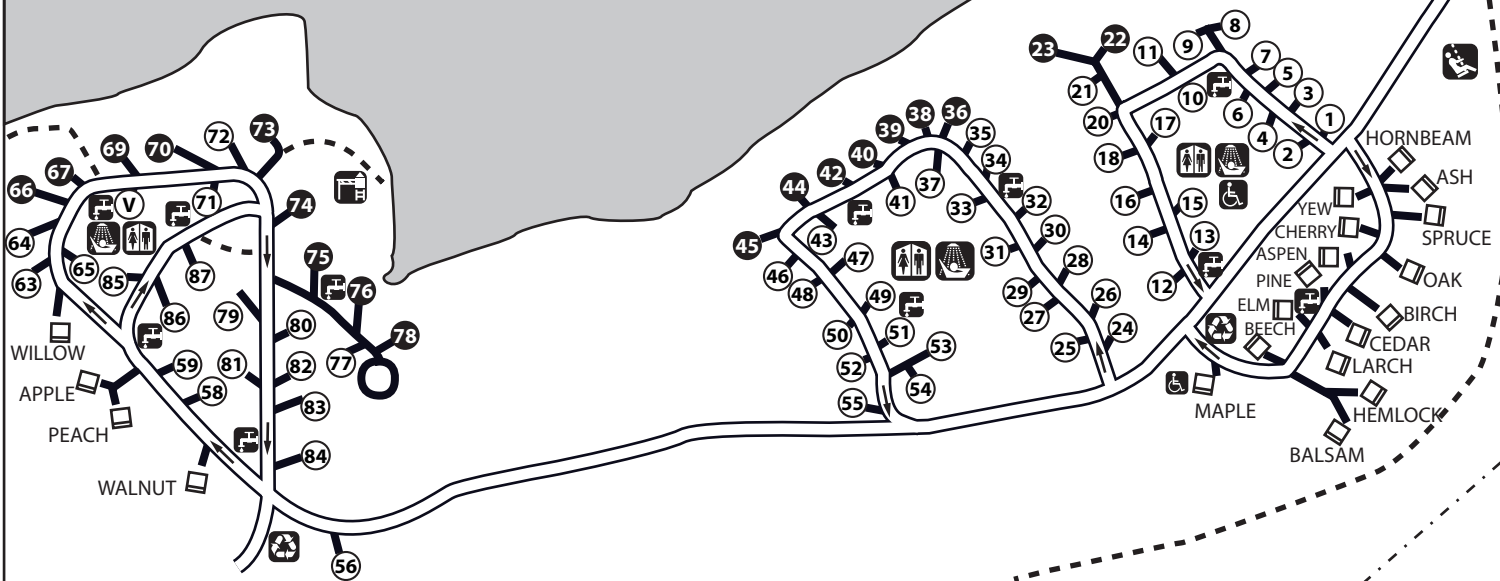

# Woodford State Park

- Park office
- Prime campsite
- Campsite
- Lean-to
- Parking
- Picnic area
- Swimming area
- Cartop Boat Launch
- Restrooms
- Showers (\$)
- Drinking water
- Trash/Recycling center
- Swings
- Wheelchair accessible facility
- RV Sanitary Station
- Portable toilet
- Volunteer Site
- Horseshoe pit

Foot trail
  Swamp
 Traffic direction

ephelps-rev. 12/06

Green Mountain National Forest

Adams Reservoir

VERMONT 9

to Bennington

to Wilmington

Green Mountain National Forest