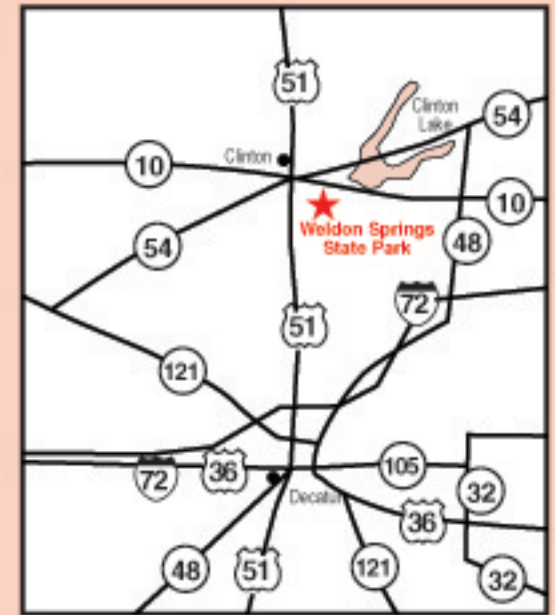

# Weldon Springs State Park

To IL Route 10

Legend			
	Park Office		Viewing Area
	Restrooms		Volleyball
	Handicapped Access		Fishing
	Boat Access		Parking
	Camping		Horseshoe Pits
	Concession		Backpack Sites
	Park Boundary		Backpack Trail
	Shelter		Ski Trail
	Playground		Hiking & Ski Trail
	Sanitary Dumping		Lakeside Self-guided Nature Trail
	Cemetery		Schoolhouse Trail