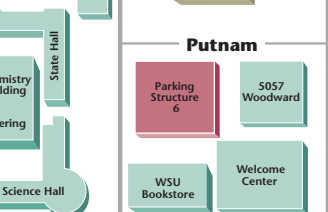

St. Andrew's

Engineering Technology

Manufacturing Engineering

TechTown research and technology park

Faculty/Administration Building, Education

The Towers, Student Center, Reuther Library

Physics Building, Sherbrooke Apartments

Orchestra Place, Cultural Center

6001 Cass, Music Building North

Academic/Administrative Building, Law School

Detroit Public Library, Detroit Historical Museum

Psychology, Public Safety

The Children's Center, Max M. Fisher Music Center