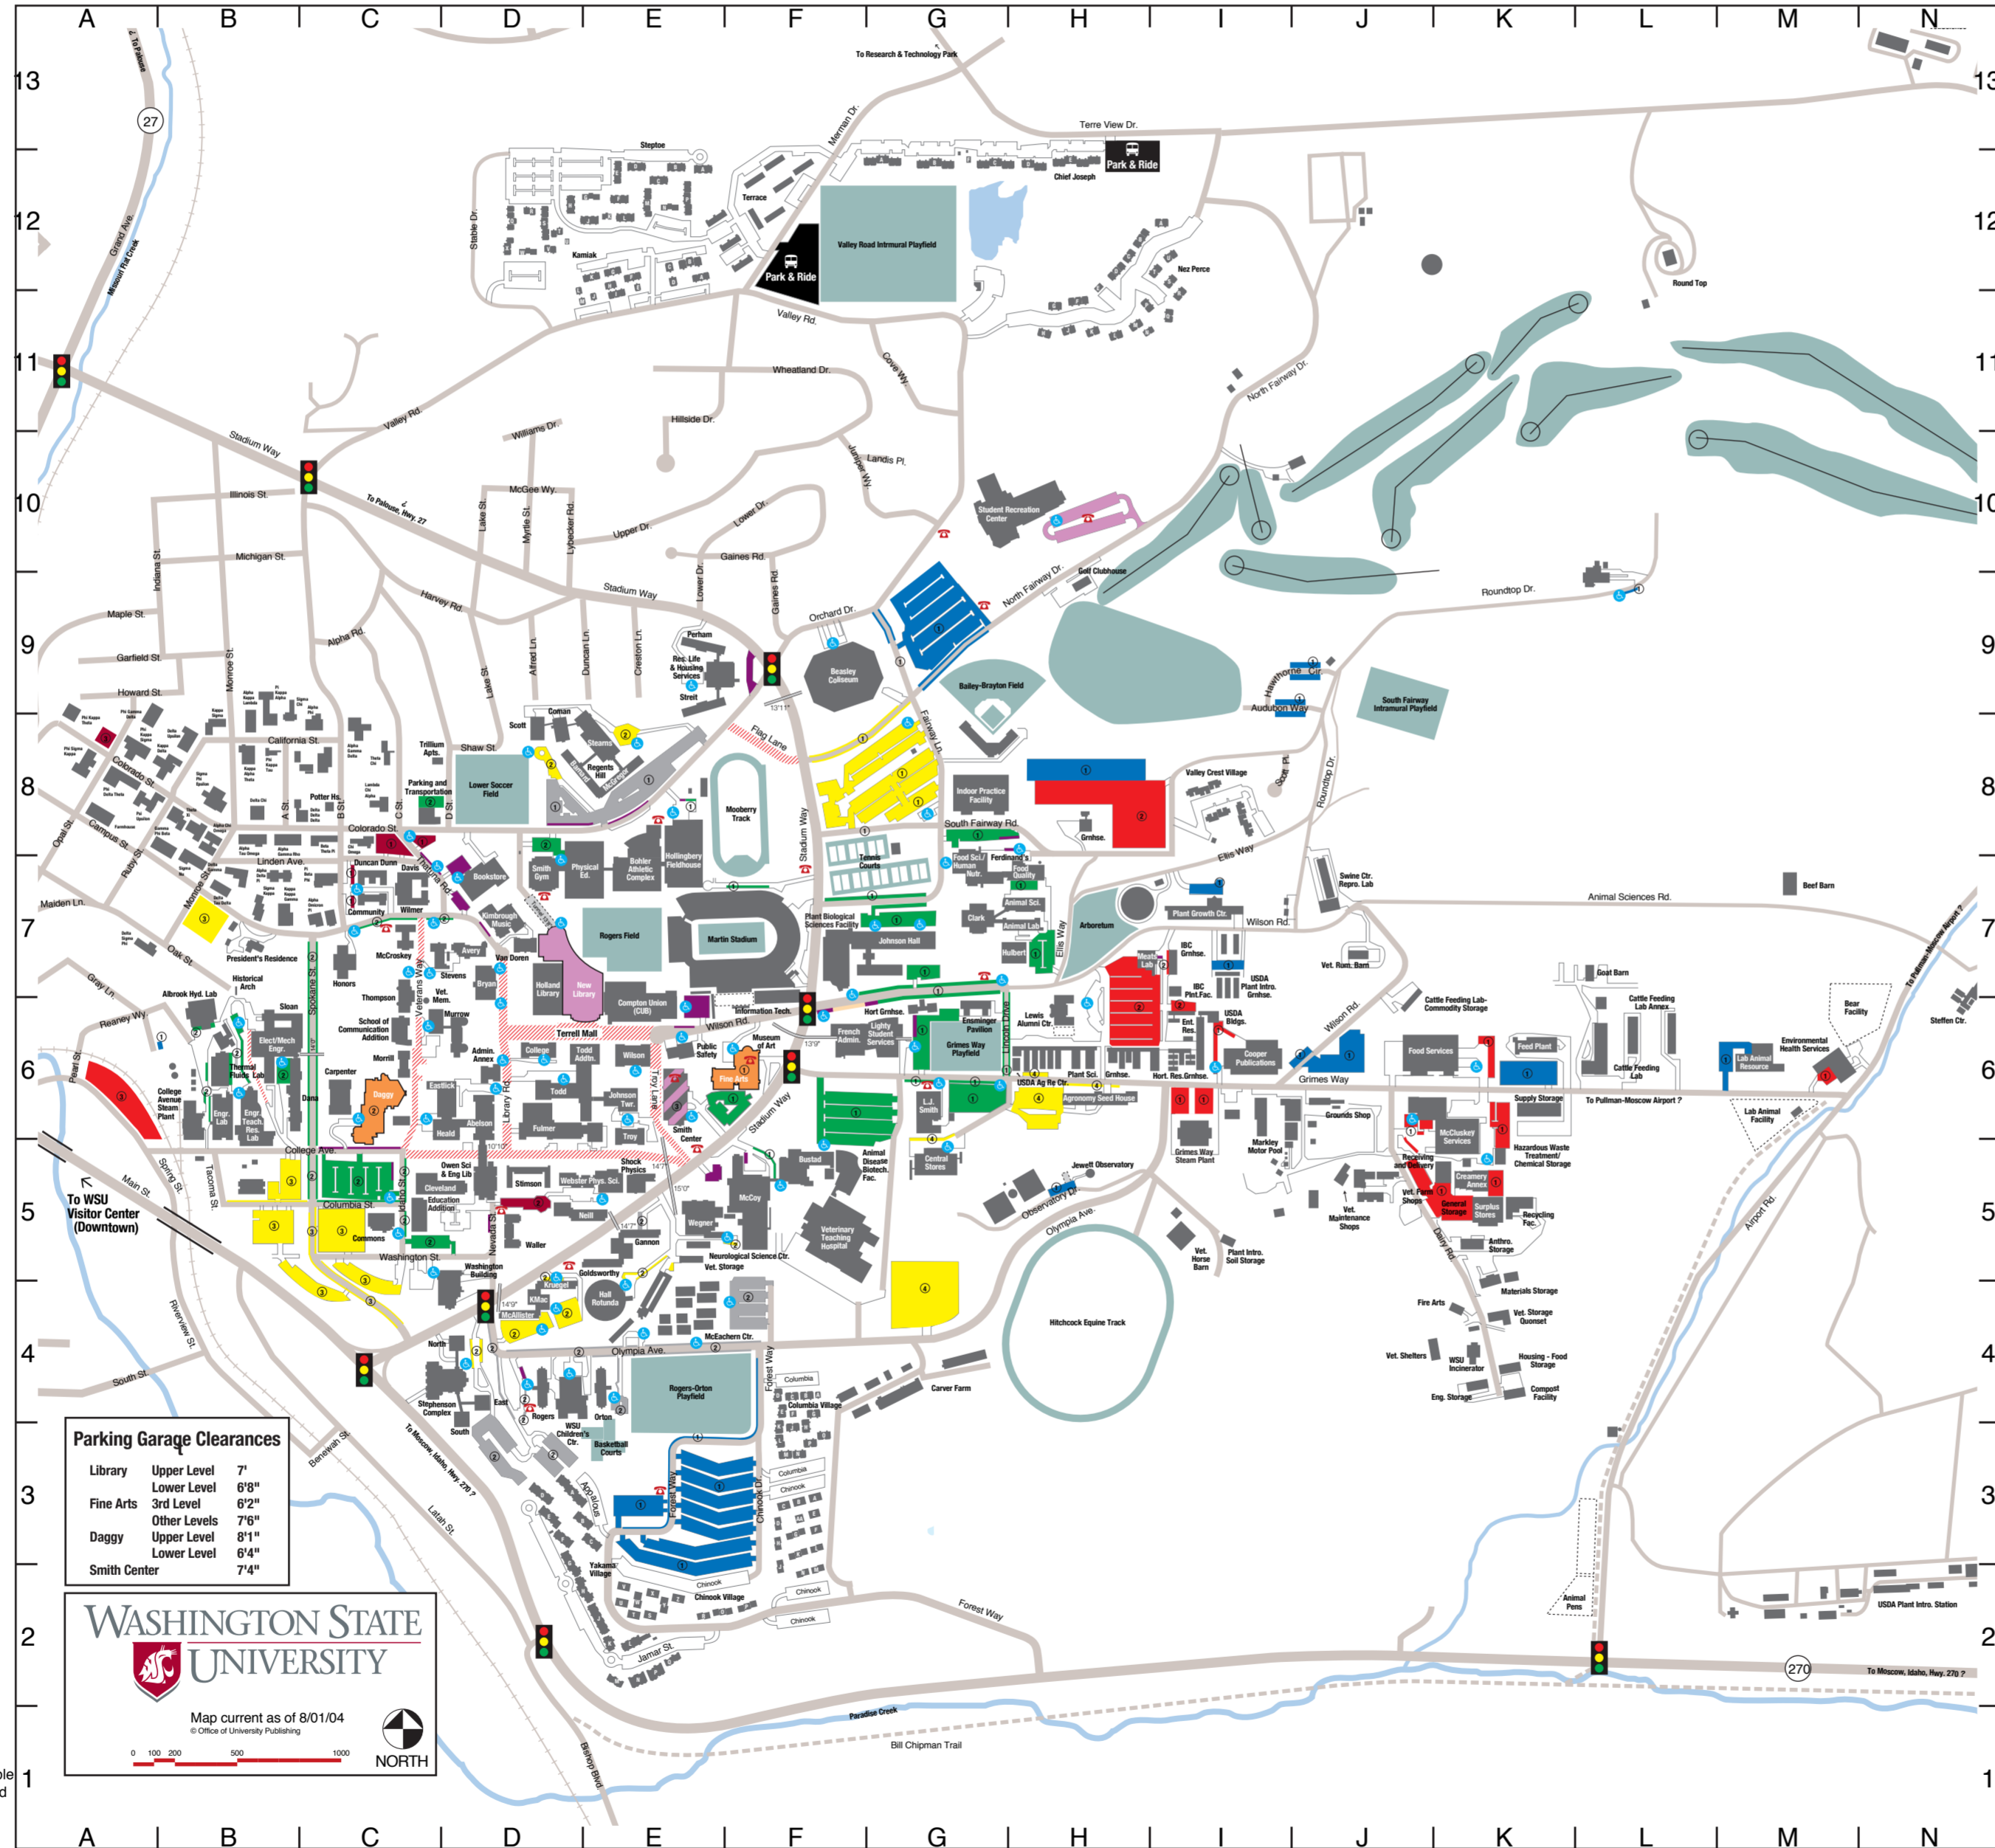

Parking Map

Note: Permits are required on campus according to posted signs.
This map and the parking locations are subject to change. Before parking in any location, be sure to check the parking signs to verify that your permit is valid for that location.

Parking Garage Clearances		
Library	Upper Level	7'
	Lower Level	6'8"
Fine Arts	3rd Level	6'2"
	Other Levels	7'6"
Daggy	Upper Level	8'1"
	Lower Level	6'4"
Smith Center		7'4"

WASHINGTON STATE UNIVERSITY

Map current as of 8/01/04
© Office of University Publishing

0 100 200 300 400 500 1000

NORTH