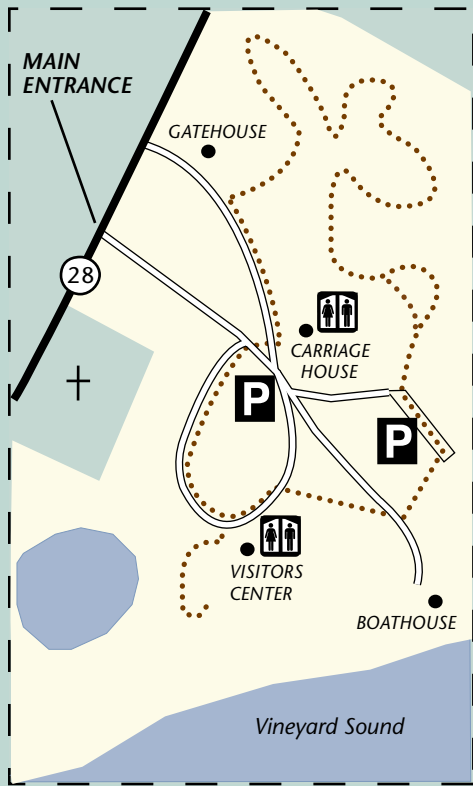

# HEADQUARTERS AREA INSET

**LEGEND**

- Waquoit Bay Reservation Area
- Paved Road
- Unpaved Road
- Trail
- ▲ Campground
- ♿ Restrooms
- P Parking
- Closed Gate\*
- + Cemetery
- Town Boundary
- Brook
- Pond
- Wetland
- Contour Line (30' Interval)

\*Gates are in place to discourage motor vehicle use. All other trail users are welcome to travel beyond gate.

2006

SEE INSET MAP ABOVE FOR ENLARGEMENT OF THIS AREA

This area not to scale (drawn smaller to show intersection)