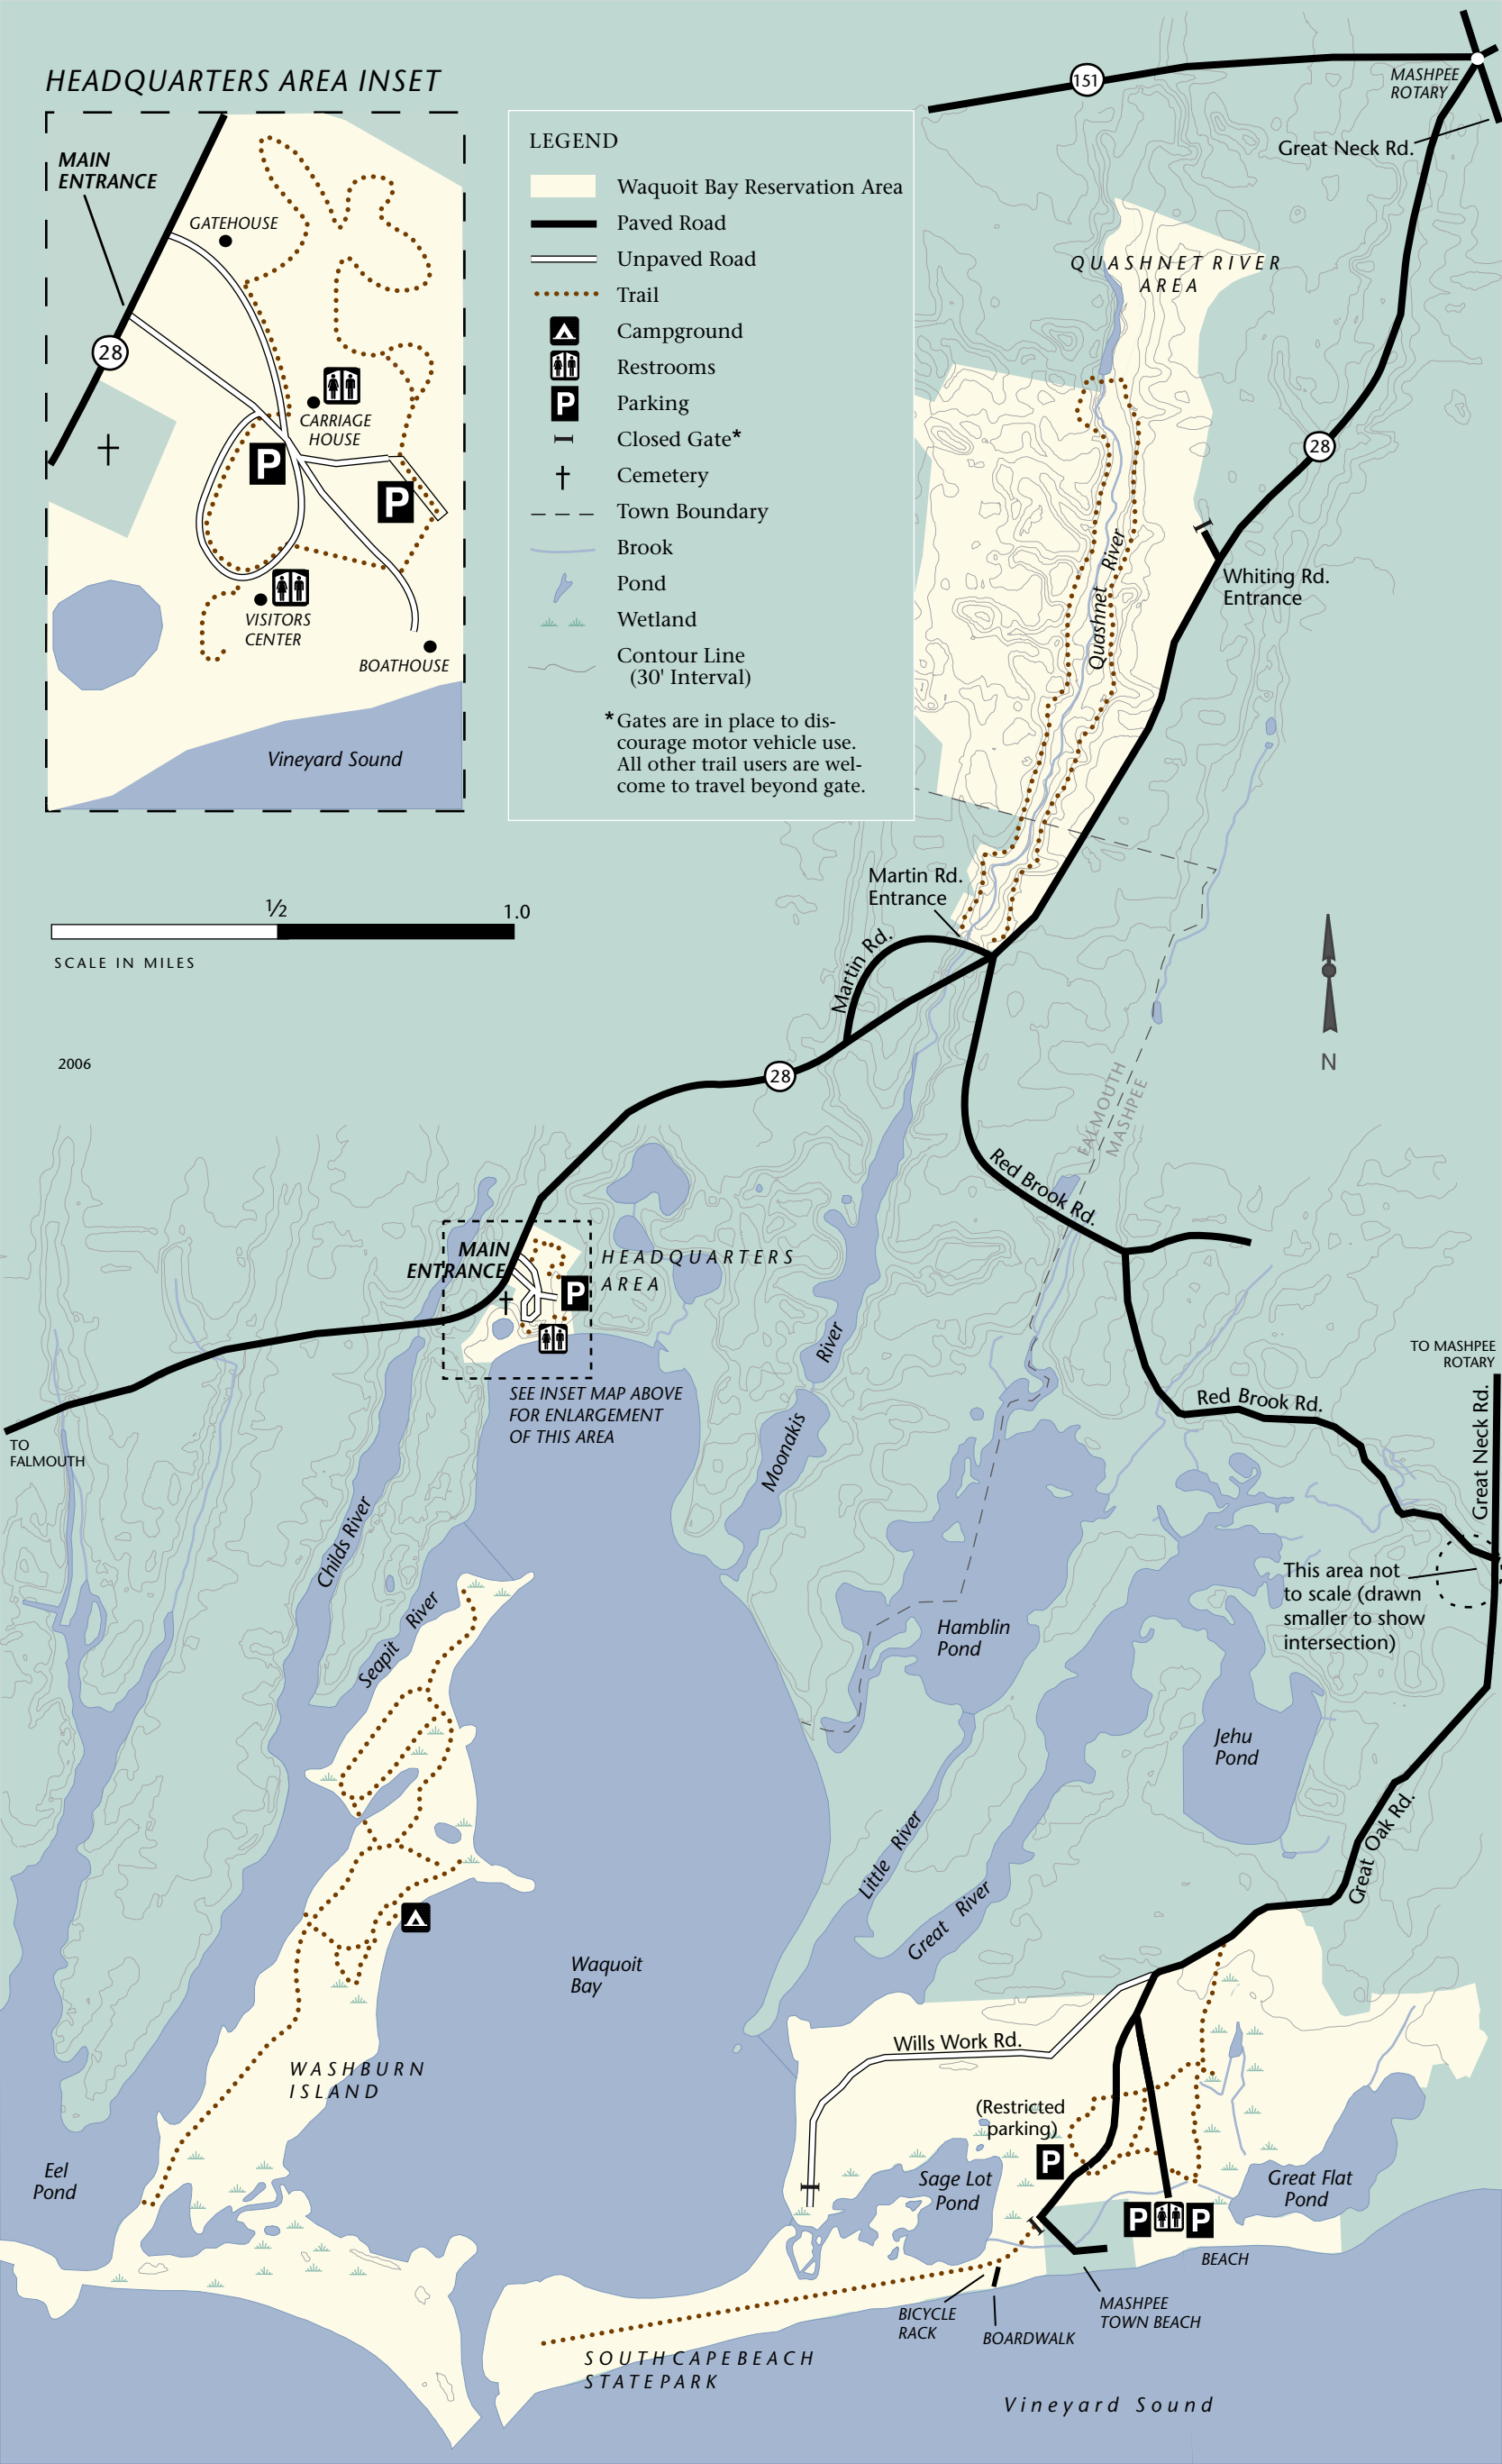

# HEADQUARTERS AREA INSET

**LEGEND**

- Waquoit Bay Reservation Area
- Paved Road
- Unpaved Road
- Trail
- ▲ Campground
- ♿ Restrooms
- P Parking
- Closed Gate\*
- + Cemetery
- Town Boundary
- Brook
- Pond
- Wetland
- Contour Line (30' Interval)

\*Gates are in place to discourage motor vehicle use. All other trail users are welcome to travel beyond gate.

2006

SEE INSET MAP ABOVE FOR ENLARGEMENT OF THIS AREA

This area not to scale (drawn smaller to show intersection)