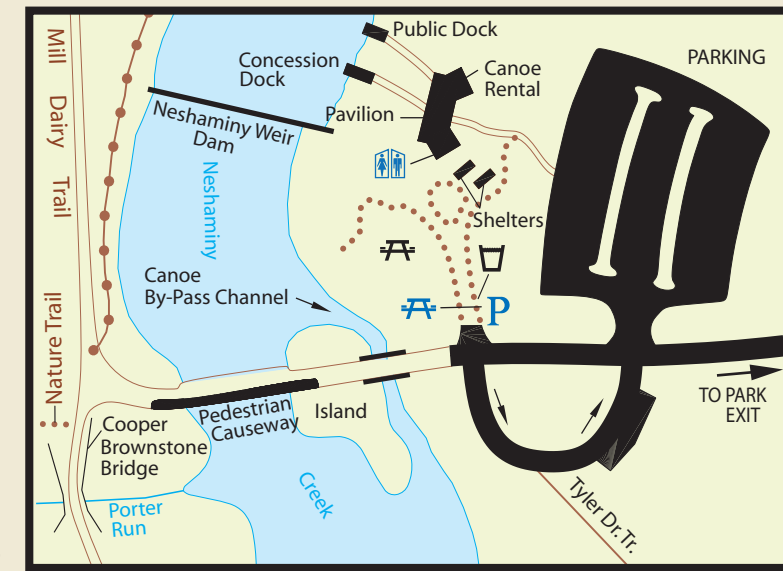

# TYLER STATE PARK

BOAT HOUSE AREA

- Park Office
- Picnic Area
- Restrooms
- Public Phone
- Blue Symbols Mean Accessible
- Childrens Play Area
- Water Fountain
- Sledding & Toboggan Areas
- Ice Skating
- Parking
- Picnic Grove
- Gate
- Equestrian Trail
- Foot Traffic Only
- Multiple - Use Asphalt Surface (No Equestrian) Hiking and Bicycling
- Unpaved Road
- State Park No Hunting