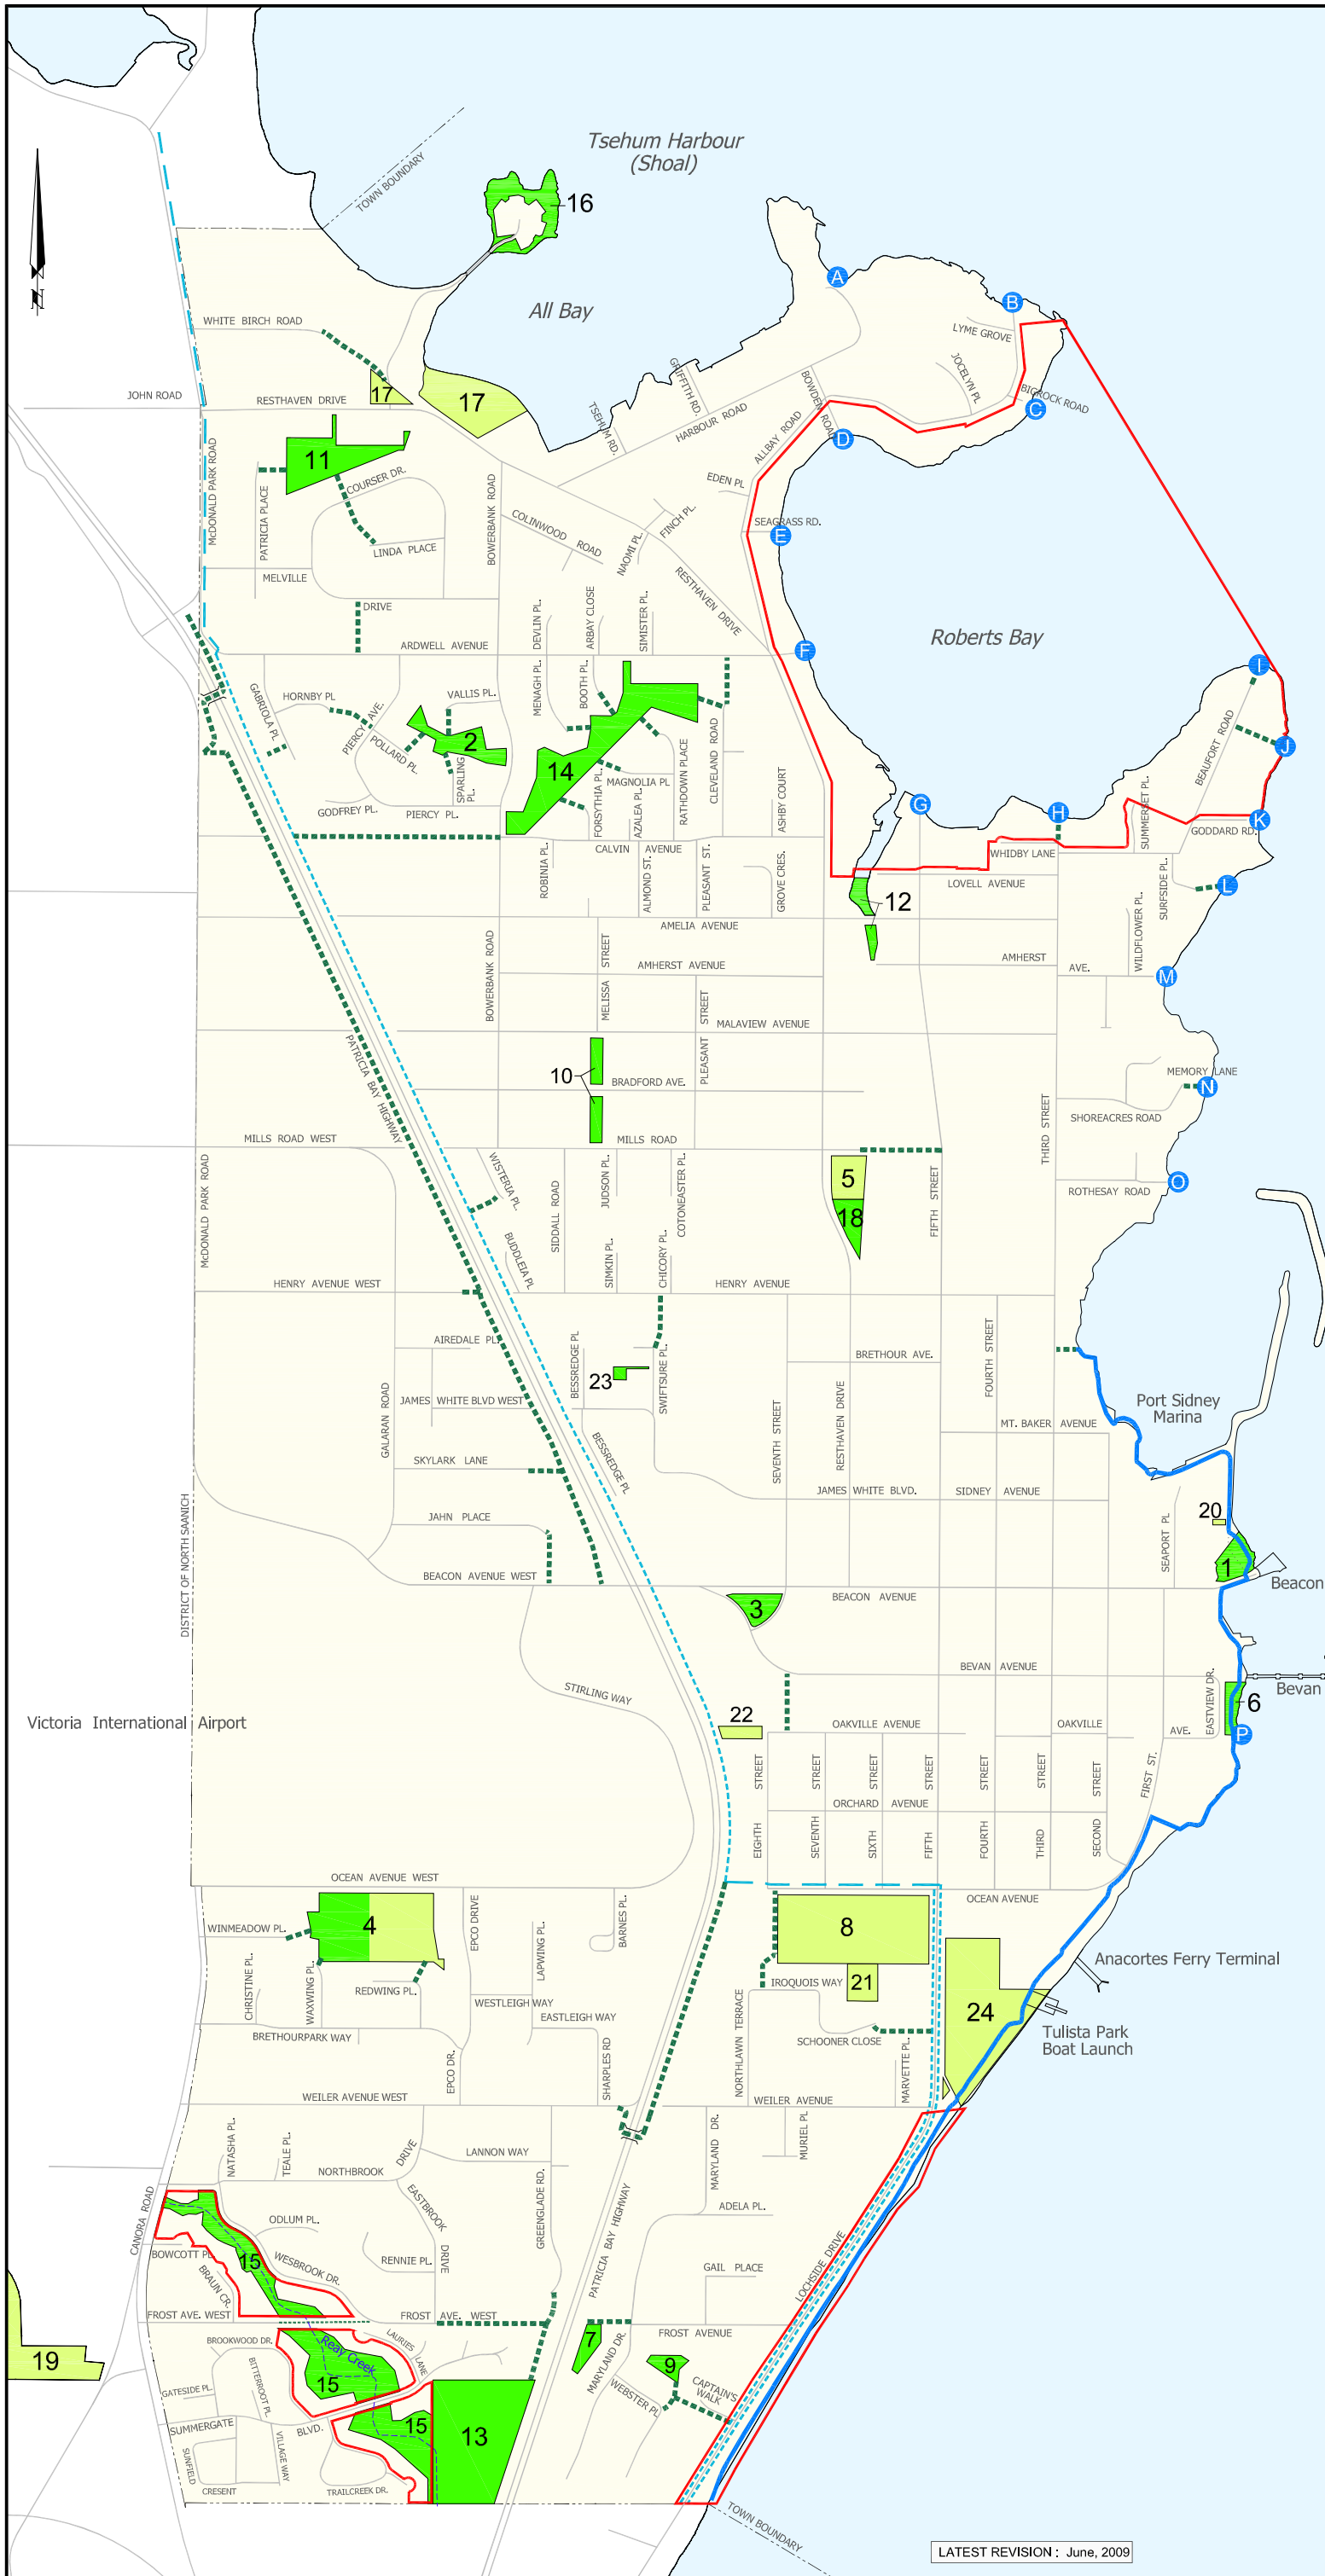

## PARKS

- Green Space
  - Recreational
- 1 Beacon Park
  - 2 Beaver Park
  - 3 Bevan Park
  - 4 Brethour Park
  - 5 Community Wellness Park
  - 6 Eastview Park
  - 7 Frost Ave. Park
  - 8 Iroquois Park
  - 9 Maryland Park
  - 10 Melissa Playground
  - 11 Melville Park
  - 12 Mermaid Park
  - 13 Peter Grant Park
  - 14 Rathdown Park
  - 15 Reay Creek Park
  - 16 Resthaven Linear Park
  - 17 Resthaven Park
  - 18 Rose Garden
  - 19 Rotary Park
  - 20 Seaport Park
  - 21 Sidney Lawn Bowling Club
  - 22 Skateboard Facility
  - 23 Swiftsure Park
  - 24 Tulista Park
- A** BEACH ACCESSES
- A Harbour Road
  - B Allbay Road
  - C Big Rock Road
  - D Bowden Road
  - E Seagrass Road
  - F Ardwell Avenue
  - G Fifth Street
  - H Third Street
  - I Beaufort Road
  - J Beaufort Road
  - K Goddard Road
  - L Surfside Place
  - M Amherst Avenue
  - N Memory Lane
  - O Rothesay Road
  - P Oakville Avenue
- ENVIRONMENTALLY SENSITIVE AREAS
  - WATERFRONT WALKWAY
  - LOCHSIDE TRAIL BIKE PATH
  - SHARED ROADWAY
  - - - PATHWAYS/ACCESSES

**PARKS DEPARTMENT  
MASTER PLAN  
2008**

**TOWN OF  
SIDNEY  
AND DISTRICT V.I.  
B.C.**