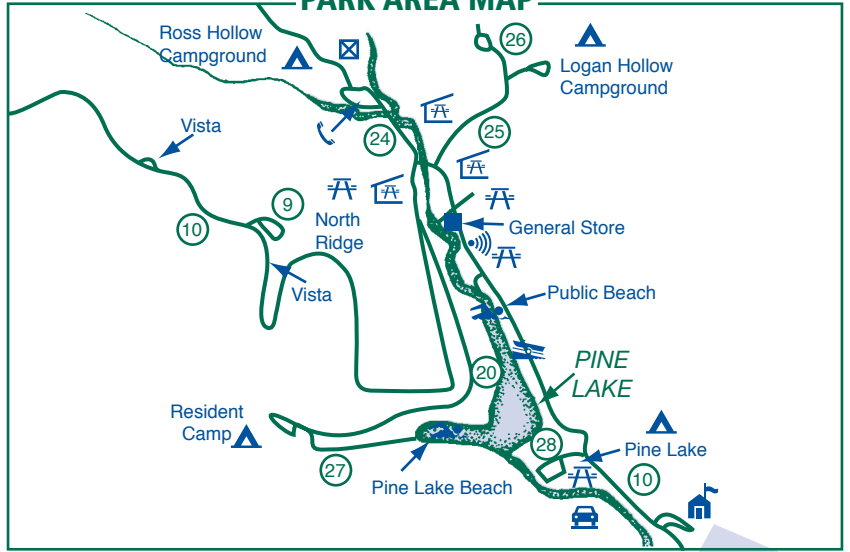

Tar Hollow State Park

16396 Tar Hollow Road
Laurelville, Ohio 43135

(740) 887-4818 - Park Office

(740) 887-4819 - FAX

tar.hollow.parks@dnr.state.oh.us

www.bright.net/~thollow

LOCATION MAP

PARK AREA MAP

LEGEND

- Park Office
- Picnic Area
- Shelterhouse
- Parking
- Camping
- Buckeye Trail Blue Blazes
- Logan Trail Red Blazes
- Bridle Trail White Blazes
- Ross Hollow Trail Yellow Blazes
- Mountain Bike Trail
- Pay Phone
- Amphitheater
- Showerhouse
- Beach
- Forest Road
- Forest Headquarters
- Forest Boundary
- Launch Ramp

State Forest
Hunting Area

Rev. 3/07

To Londonderry and Scioto Trail State Park