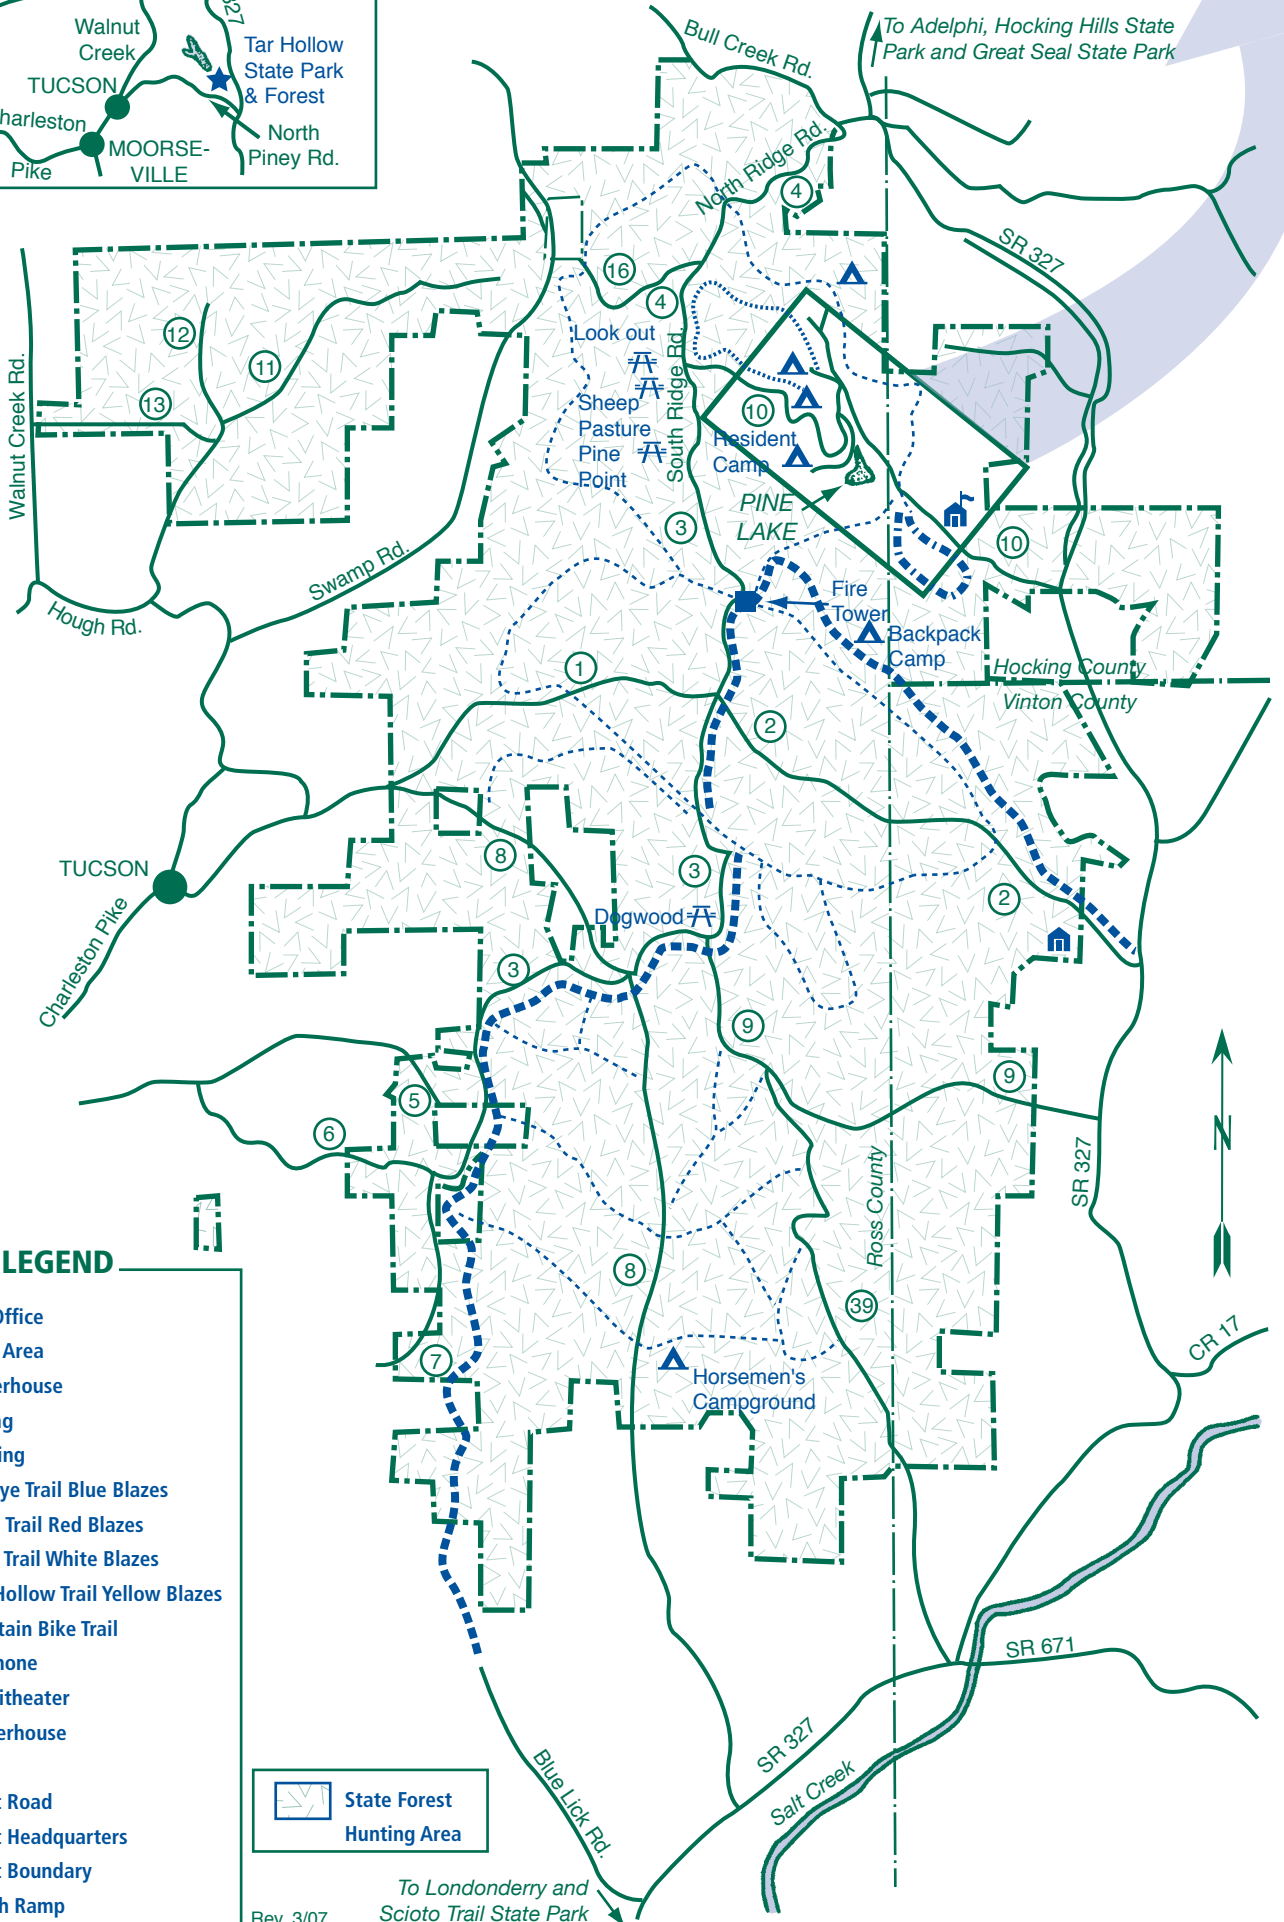

Tar Hollow State Park

16396 Tar Hollow Road
Laurelville, Ohio 43135

(740) 887-4818 - Park Office

(740) 887-4819 - FAX

tar.hollow.parks@dnr.state.oh.us

www.bright.net/~thollow

LOCATION MAP

PARK AREA MAP

LEGEND

- Park Office
- Picnic Area
- Shelterhouse
- Parking
- Camping
- Buckeye Trail Blue Blazes
- Logan Trail Red Blazes
- Bridle Trail White Blazes
- Ross Hollow Trail Yellow Blazes
- Mountain Bike Trail
- Pay Phone
- Amphitheater
- Showerhouse
- Beach
- Forest Road
- Forest Headquarters
- Forest Boundary
- Launch Ramp

State Forest
Hunting Area

Rev. 3/07

To Londonderry and Scioto Trail State Park