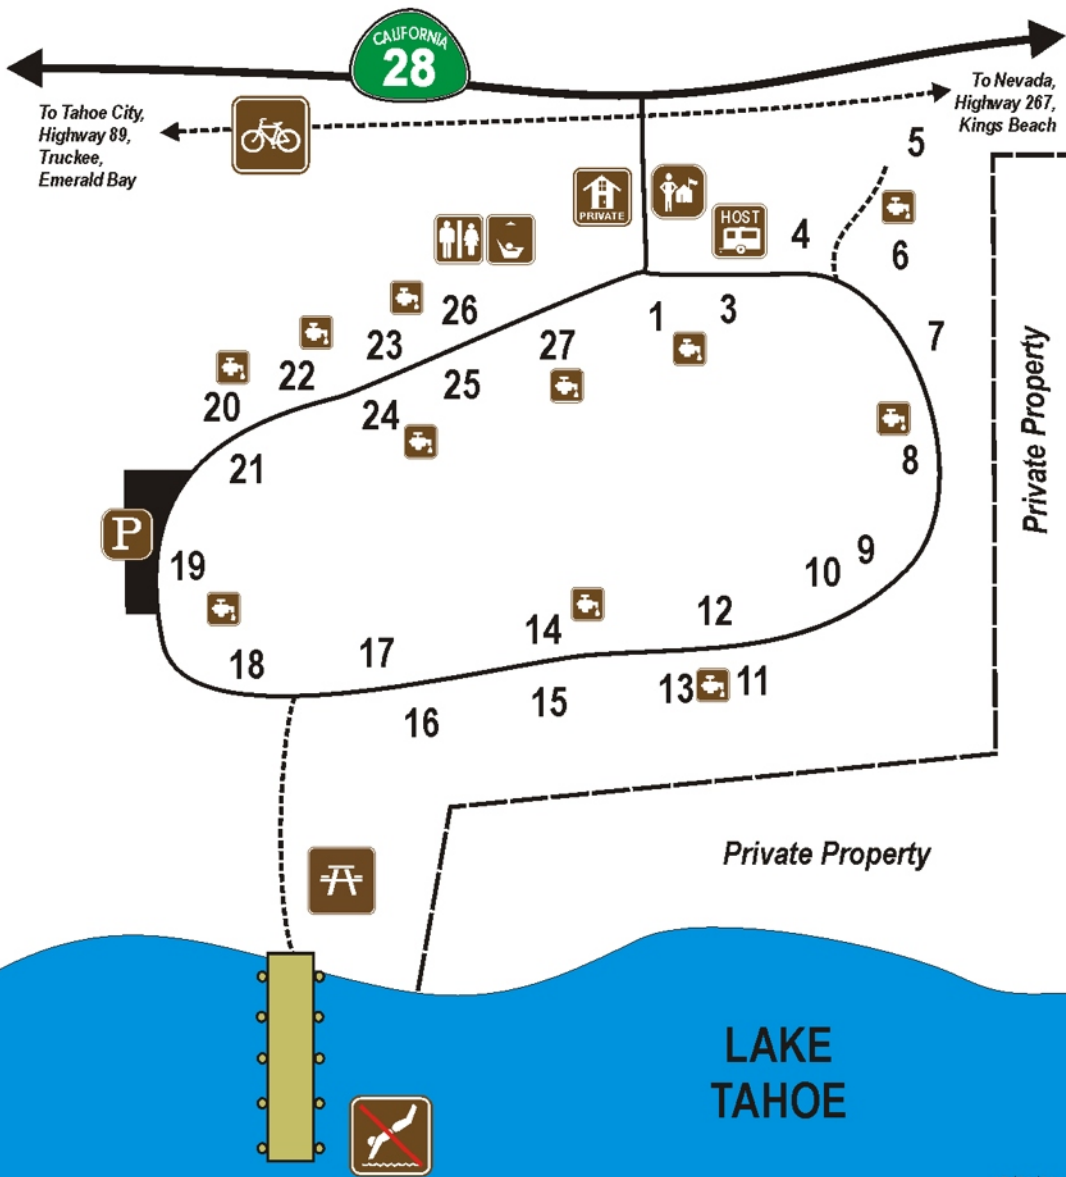

Tahoe State Recreation Area Campground Map (Not to Scale)

LAKE
TAHOE