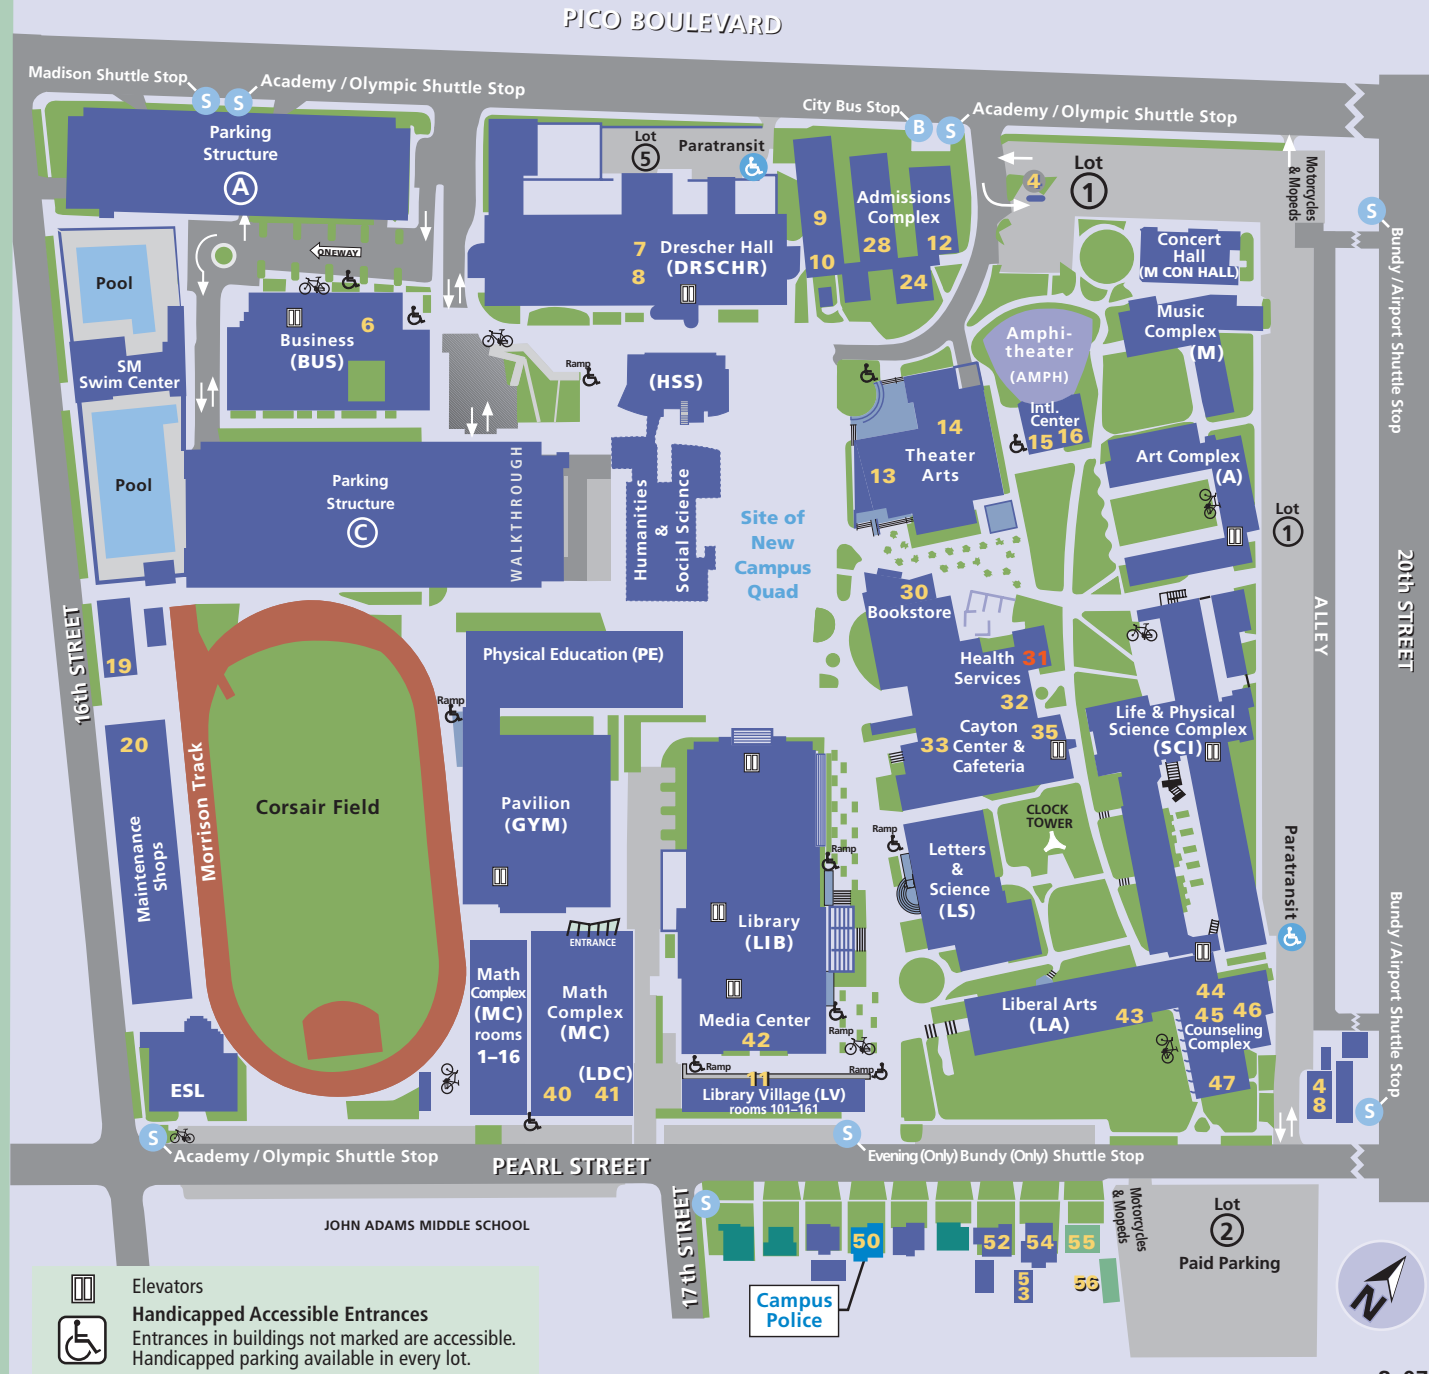

Room Numbering: 1-99, basement level; 100-199, ground level; 200-299, second level; 300-399, third level

Staff Permit Parking: Lots 1, 2, 5, Parking Structures A & C

Student Decal Parking: Parking Structures A & C

After 5 pm, students may park in posted staff decal parking lots

Visitor Parking: Lot 2 or check in at the Kiosk in Lot 1 for permit

SANTA MONICA COLLEGE

1900 Pico Boulevard • Santa Monica, CA 90405 • 310/434-4000 • www.smc.edu

MAIN CAMPUS

- Elevators
- Handicapped Accessible Entrances
  Entrances in buildings not marked are accessible.
  Handicapped parking available in every lot.