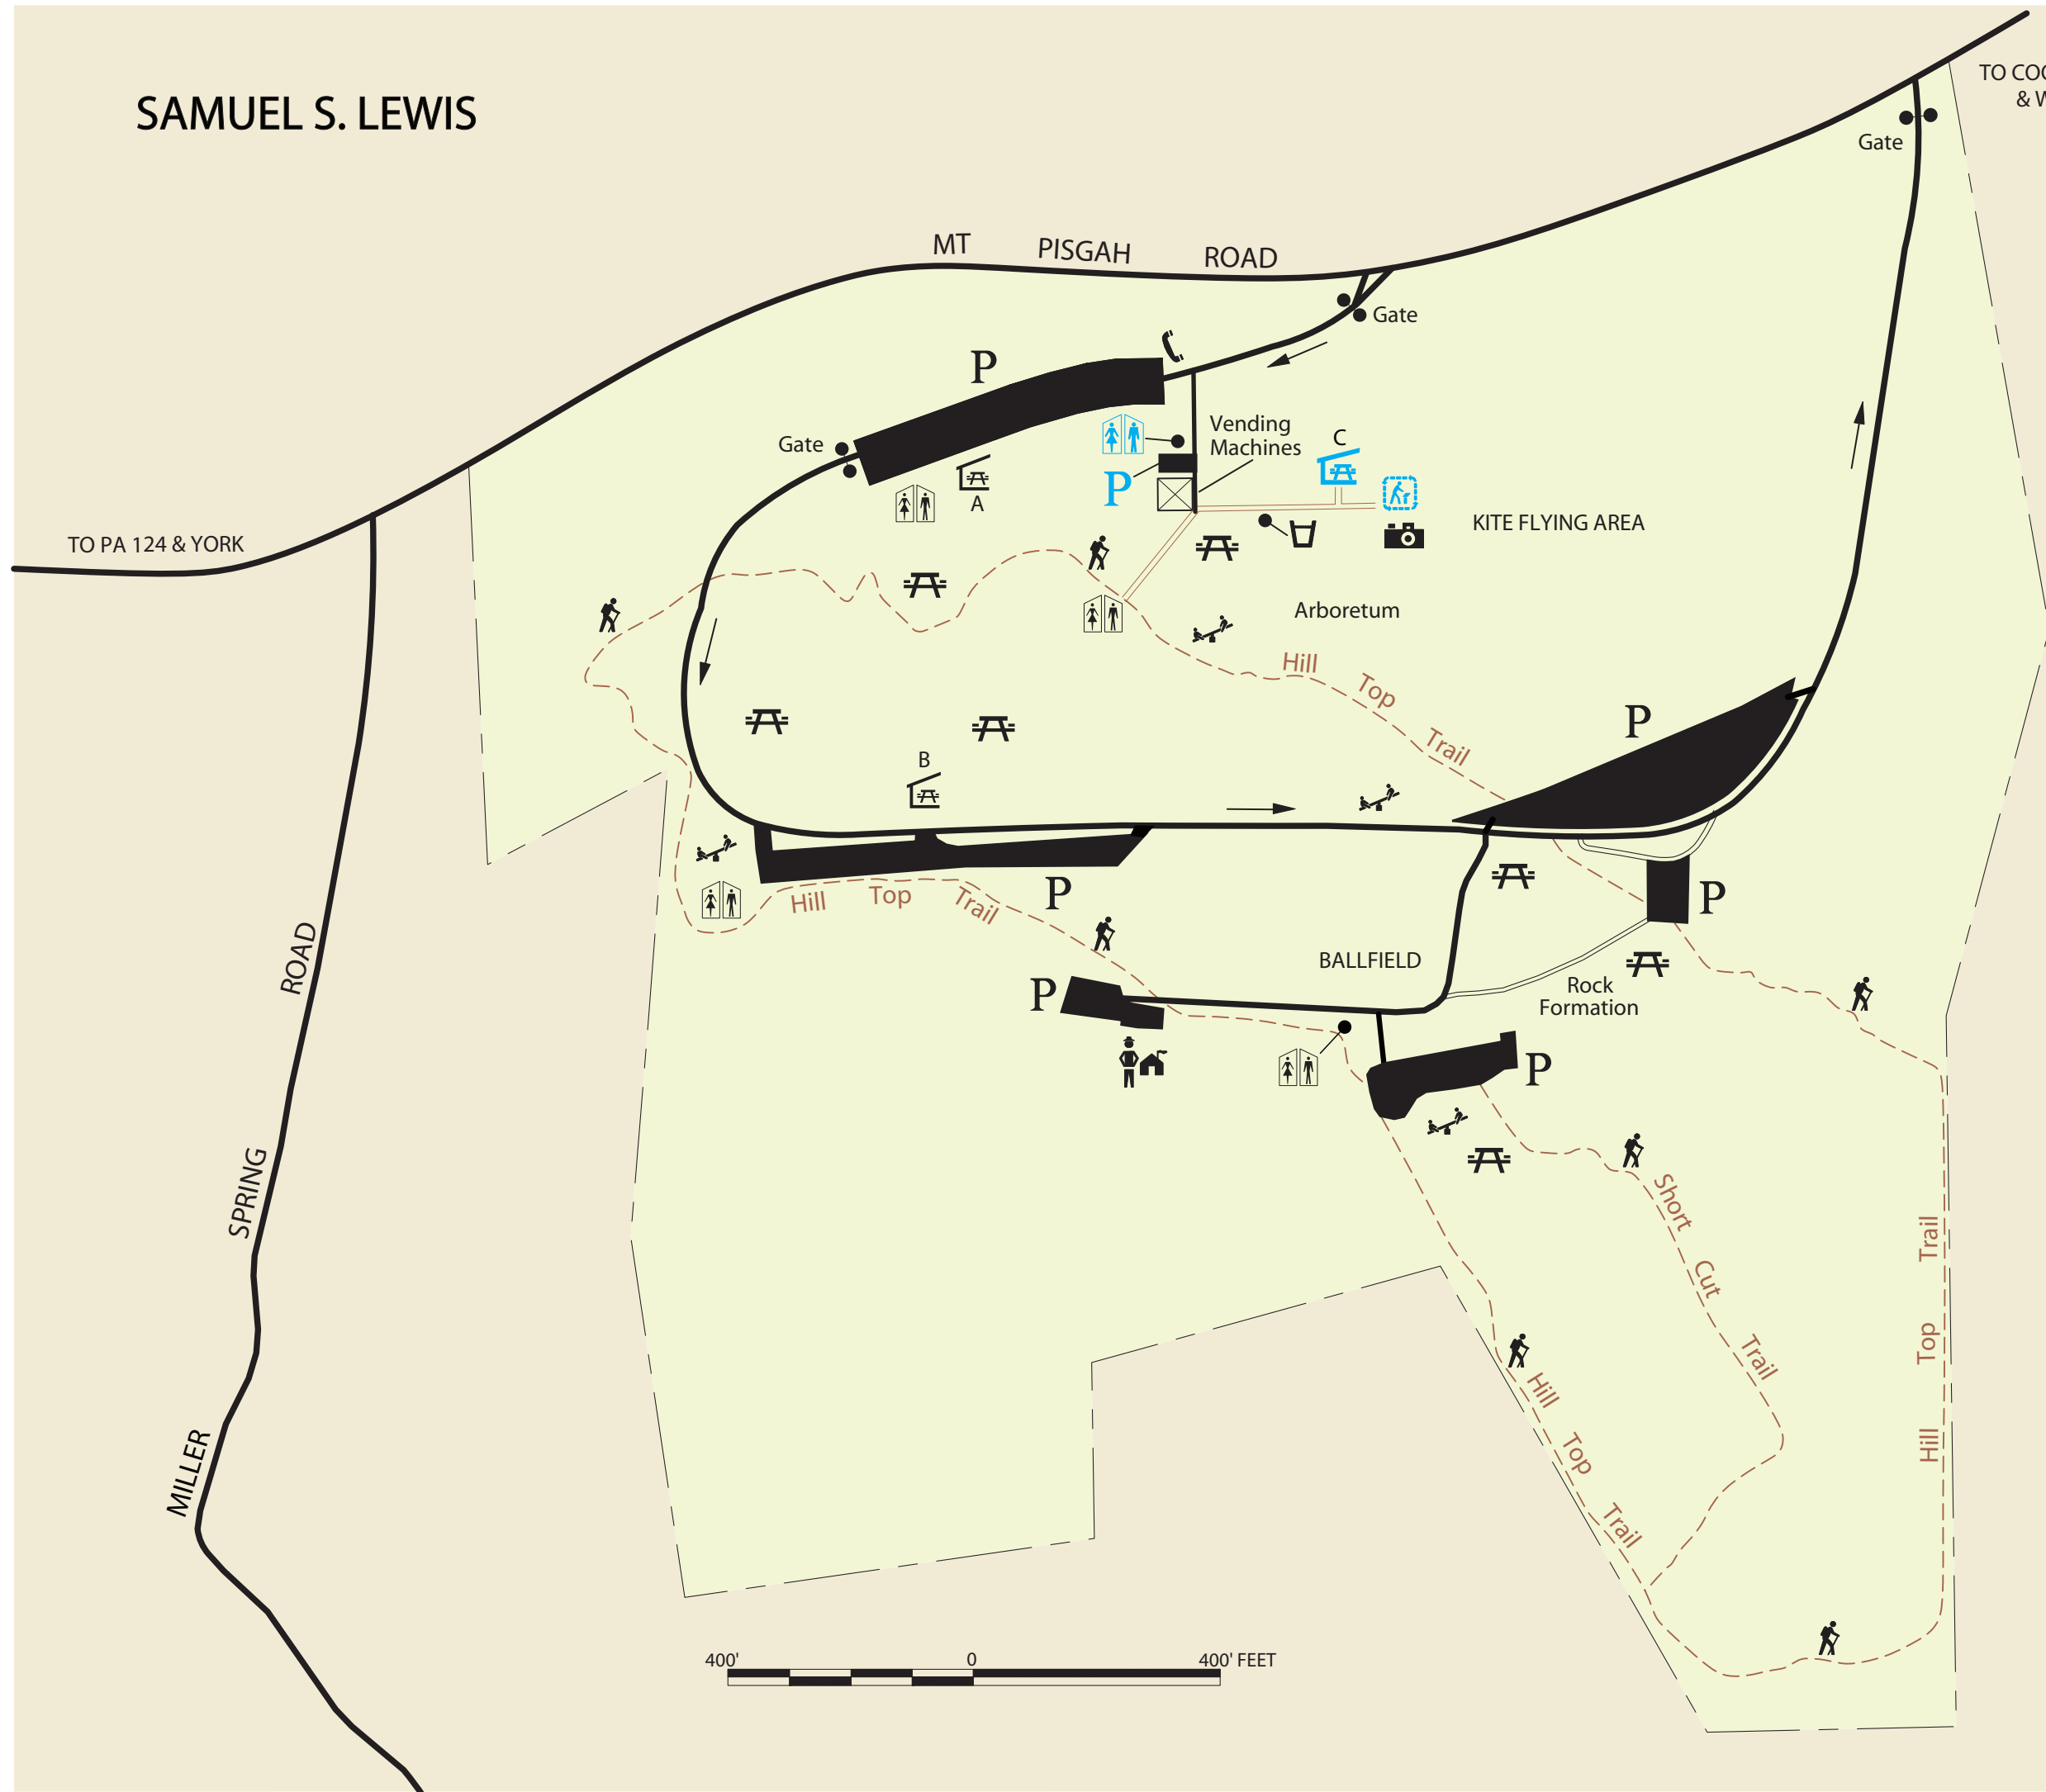

SAMUEL S. LEWIS

- Park Office
- Interpretive Wayside
- Picnic Area
- Restrooms
- Pavilion
- Public Phone
- Blue Symbols Mean Accessible
- Play Area
- Water
- Scenic View & Viewing Scope
- Parking
- Hiking Trail
- Unpaved Road
- State Park No Hunting