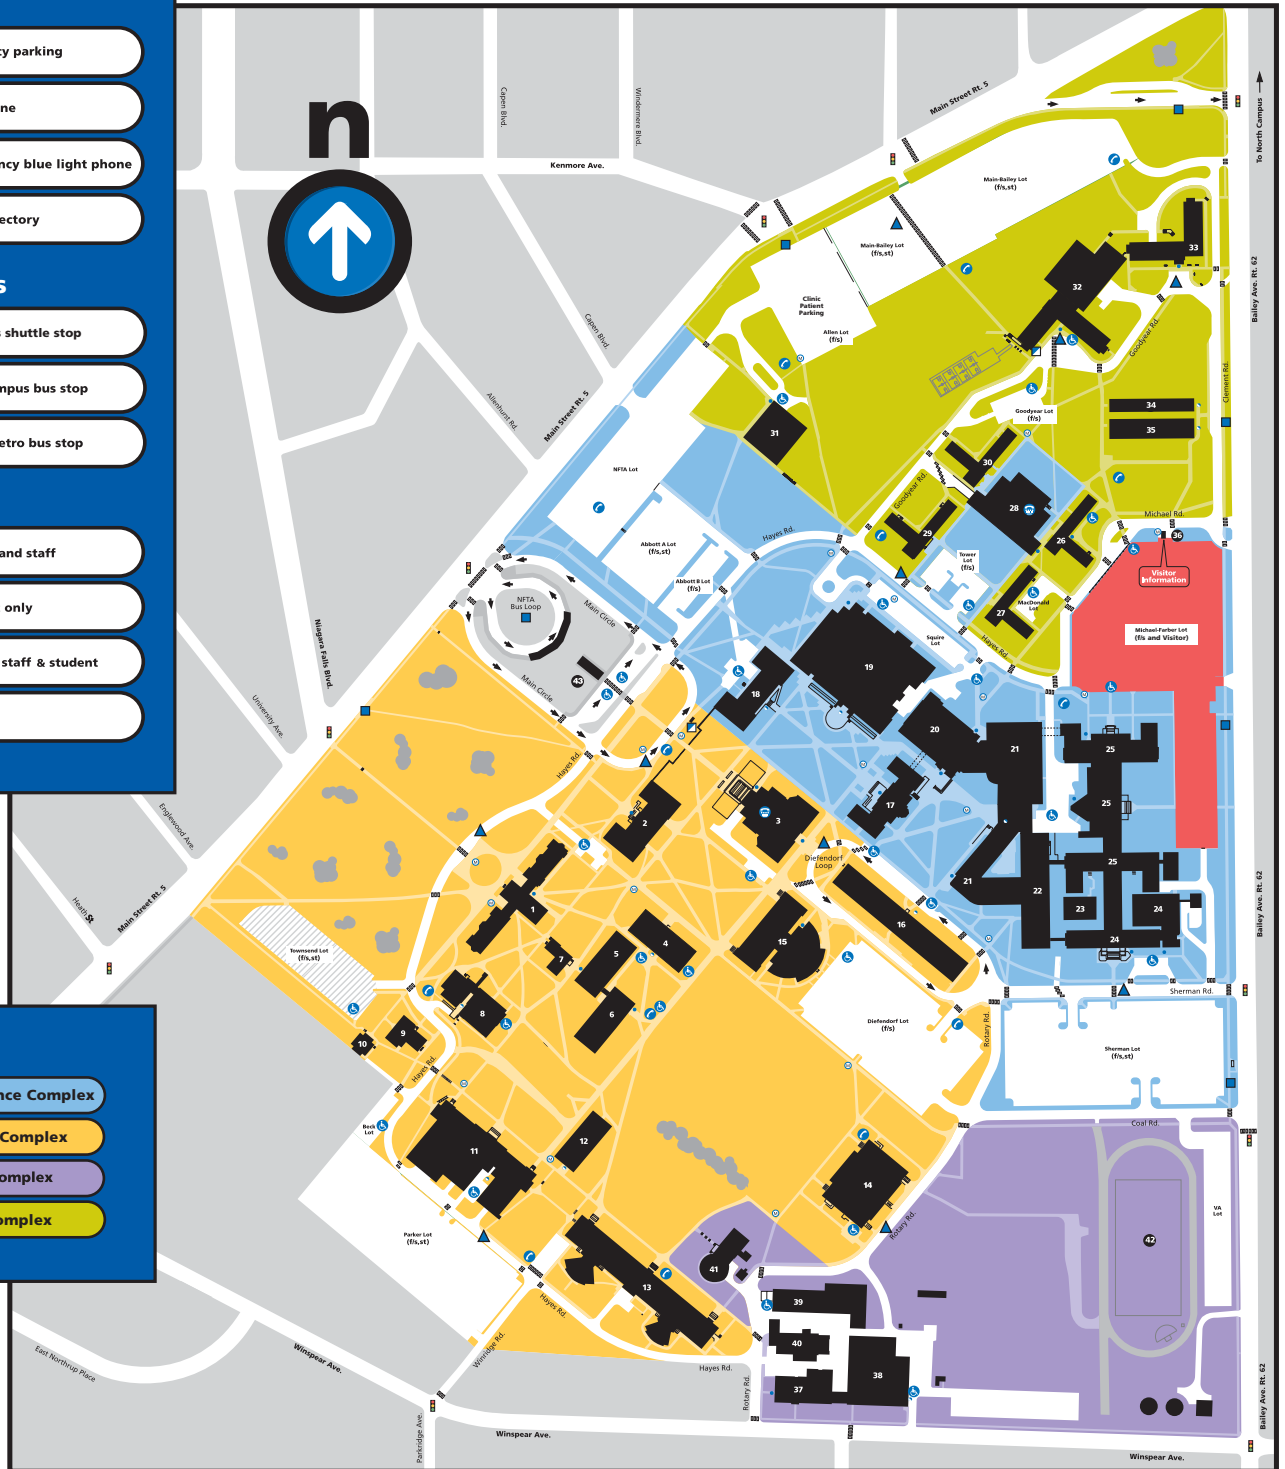

SOUTH CAMPUS

University at Buffalo

Symbols

- Disability parking
- TTY phone
- Emergency blue light phone
- Map directory

Bus stops

- Campus shuttle stop
- Intercampus bus stop
- NFTA Metro bus stop

Parking

- Faculty and staff
- Student only
- Faculty, staff & student
- Visitor

Sectors

- Health Science Complex
- Academic Complex
- Service Complex
- Housing Complex

Building Directory

Abbott Hall 3	Buffalo Materials Research Center 41	Foster Hall 18	Kimball Tower 28	Service Building 37
Acheson Annex 12	Cary Hall 22	Goodyear Hall 32	MacDonald Hall 27	Service Center Building 38
Acheson Hall 13	Clark Hall 14	Harriman Hall 17	Mackay Heating Plant 40	Sherman Hall 24
Allen Hall 31	Clement Hall 33	Hayes A 4	Michael Hall 26	Squire Hall 19
Annex A 34	Crosby Hall 2	Hayes B 5	Parker Hall 11	Townsend Hall 9
Annex B 35	Diefendorf Annex 16	Hayes C 6	Pritchard Hall 29	Visitor Information Center 36
Beck Hall 10	Diefendorf Hall 15	Hayes D 7	Rapid Transit Station 43	Wende Hall 8
Biomedical Education Building 21	Farber Annex 23	Hayes Hall 1	Rotary Field 42	
Biomedical Research Building 20	Farber Hall 25	Howe Building 39	Schoellkopf Hall 30	