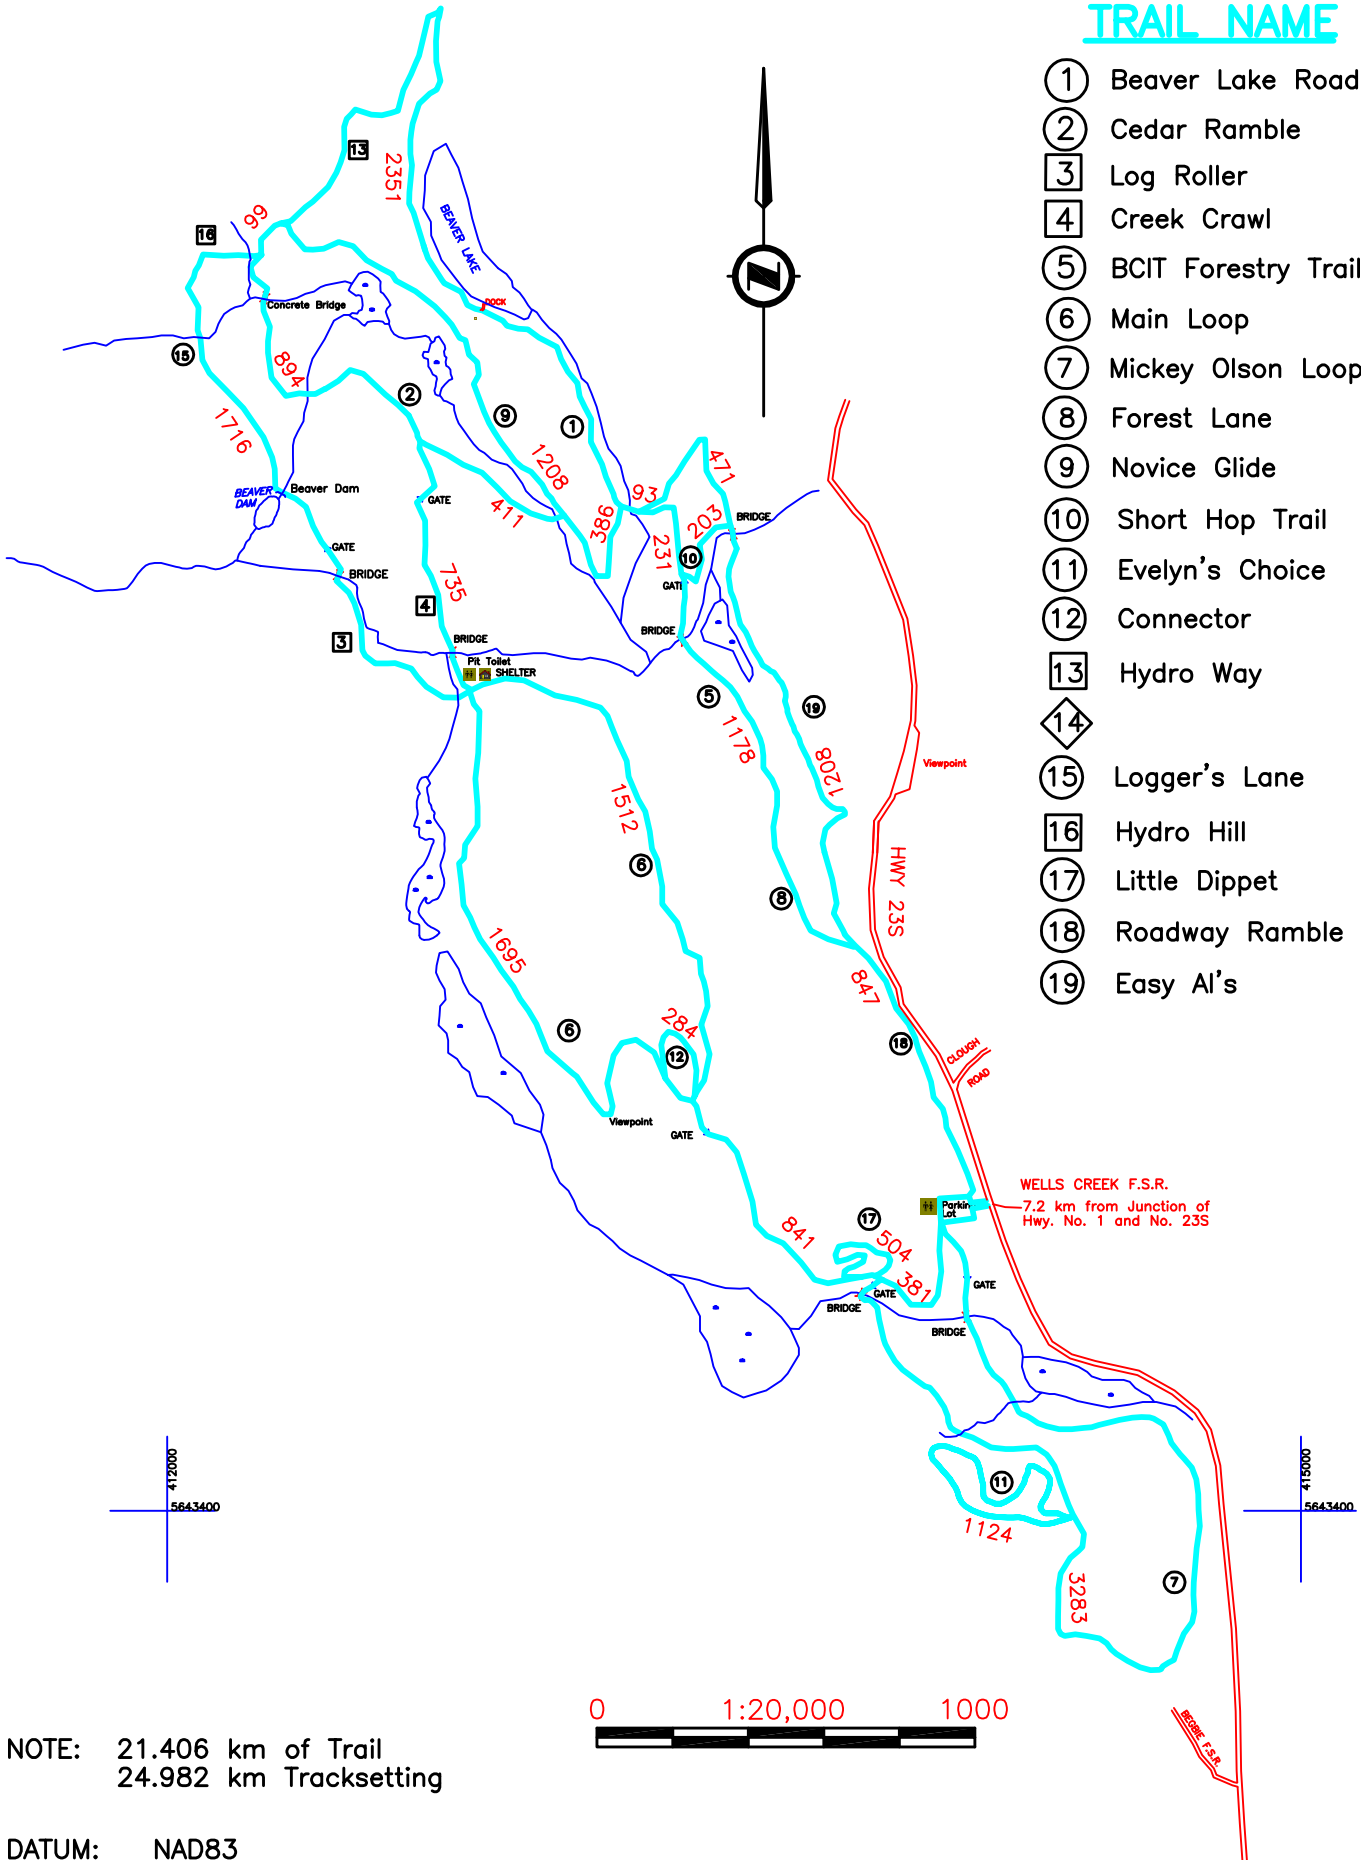

Mount MacPherson Ski Trails

TRAIL NAME

- ① Beaver Lake Road
- ② Cedar Ramble
- ③ Log Roller
- ④ Creek Crawl
- ⑤ BCIT Forestry Trail
- ⑥ Main Loop
- ⑦ Mickey Olson Loop
- ⑧ Forest Lane
- ⑨ Novice Glide
- ⑩ Short Hop Trail
- ⑪ Evelyn's Choice
- ⑫ Connector
- ⑬ Hydro Way
- ⑭ 
- ⑮ Logger's Lane
- ⑯ Hydro Hill
- ⑰ Little Dippet
- ⑱ Roadway Ramble
- ⑲ Easy Al's

NOTE: 21.406 km of Trail
24.982 km Tracksetting

DATUM: NAD83