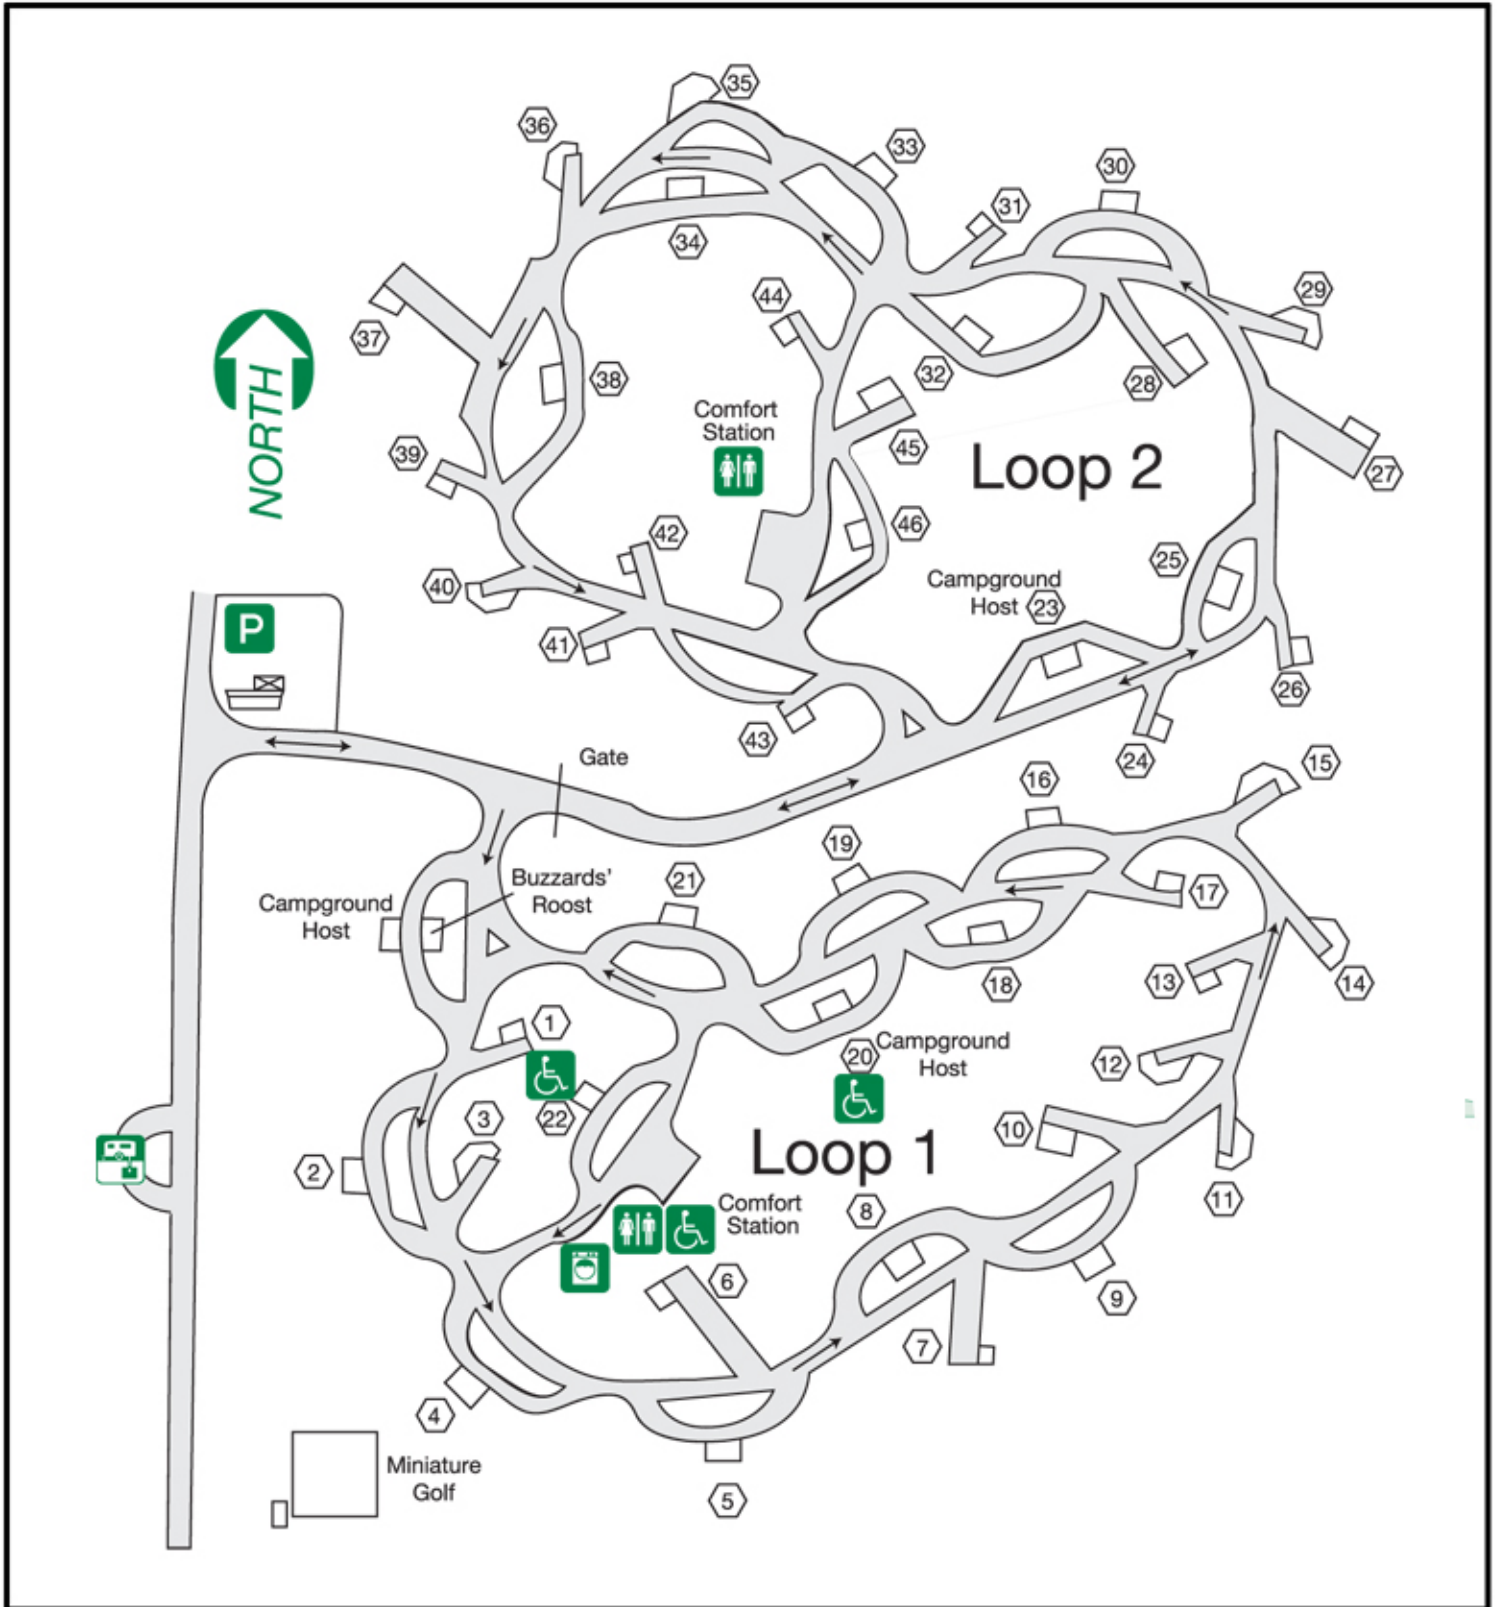

## REED BINGHAM STATE PARK

CHRIS CLARK  
COMMISSIONER

BECKY KELLEY  
DIRECTOR

**REED BINGHAM STATE PARK**

CHRIS CLARK  
COMMISSIONER

BECKY KELLEY  
DIRECTOR