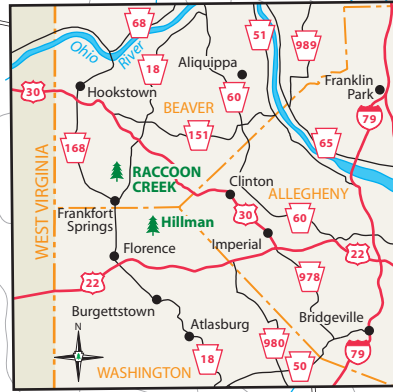

RACCOON CREEK STATE PARK

- Park Office
- Contact Station
- Blue Symbols Mean Accessible
- Public Phone
- Restrooms
- Food Concession
- Picnic Area
- Picnic Pavilion
- Amphitheater
- Interpretive Center
- Playfield
- Raccoon Loop Backpacking Trail - Green Blaze
- Multi-use Trail - Yellow Blaze
- Beach
- Lifeguard Station
- Boat Rental
- Boat Launch & Mooring
- Ice Skating
- Modern Cabins
- Camping
- Organized Group Tenting
- Backpacking Shelter, reservation required
- Showerhouse/Restrooms
- Sanitary Dump Station
- Hiking Trail
- Cross-country Skiing
- Mountain Bike Trail
- Snowmobile Trail
- Equestrian Trail
- Parking
- Unpaved Road
- State Park No Hunting
- State Park Hunting
- Hunting Early Goose Season Only

CONTOURS ARE ON 50 FT. INTERVALS

1. Old Field Trail
2. Max Henrici Trail
3. Audubon Trail
4. Jennings Trail
5. Meadow Trail
6. Old Wagon Road