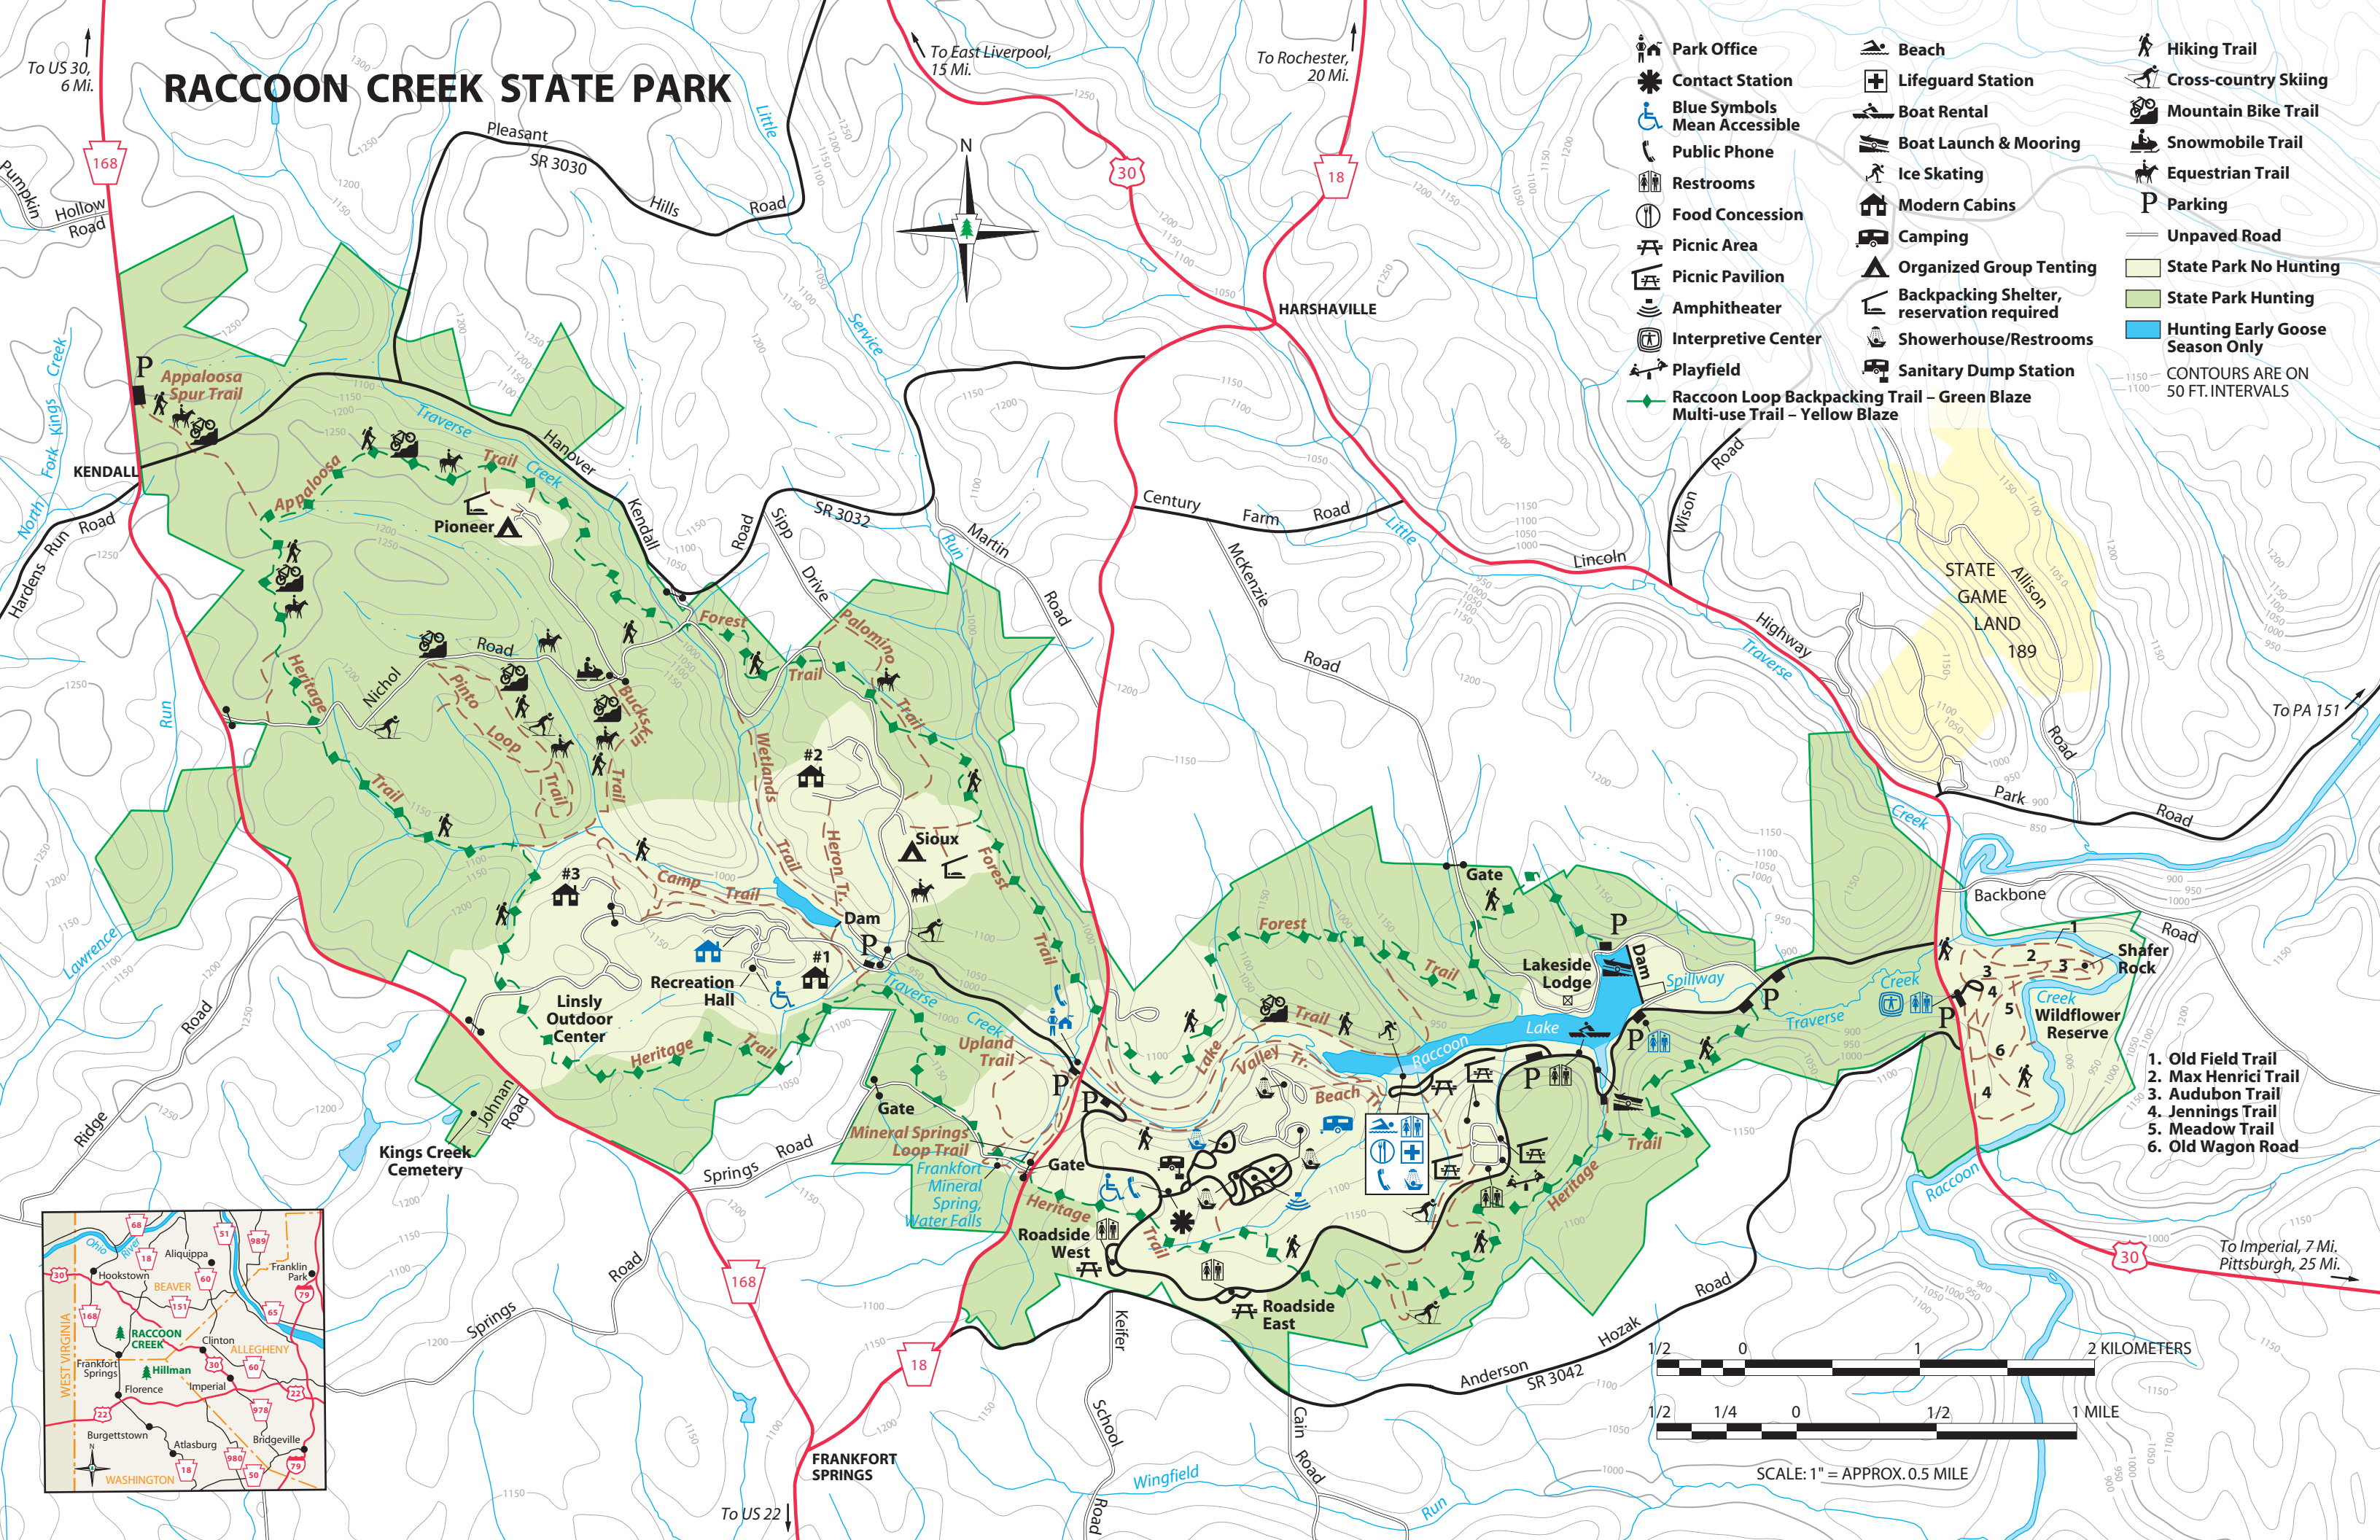

RACCOON CREEK STATE PARK

- Park Office
- Contact Station
- Blue Symbols Mean Accessible
- Public Phone
- Restrooms
- Food Concession
- Picnic Area
- Picnic Pavilion
- Amphitheater
- Interpretive Center
- Playfield
- Raccoon Loop Backpacking Trail - Green Blaze
- Multi-use Trail - Yellow Blaze
- Beach
- Lifeguard Station
- Boat Rental
- Boat Launch & Mooring
- Ice Skating
- Modern Cabins
- Camping
- Organized Group Tenting
- Backpacking Shelter, reservation required
- Showerhouse/Restrooms
- Sanitary Dump Station
- Hiking Trail
- Cross-country Skiing
- Mountain Bike Trail
- Snowmobile Trail
- Equestrian Trail
- Parking
- Unpaved Road
- State Park No Hunting
- State Park Hunting
- Hunting Early Goose Season Only

CONTOURS ARE ON 50 FT. INTERVALS

1. Old Field Trail
2. Max Henrici Trail
3. Audubon Trail
4. Jennings Trail
5. Meadow Trail
6. Old Wagon Road