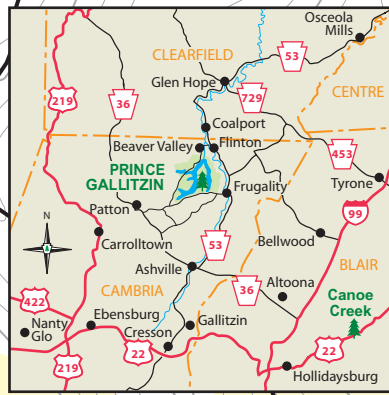

PRINCE GALLITZIN STATE PARK