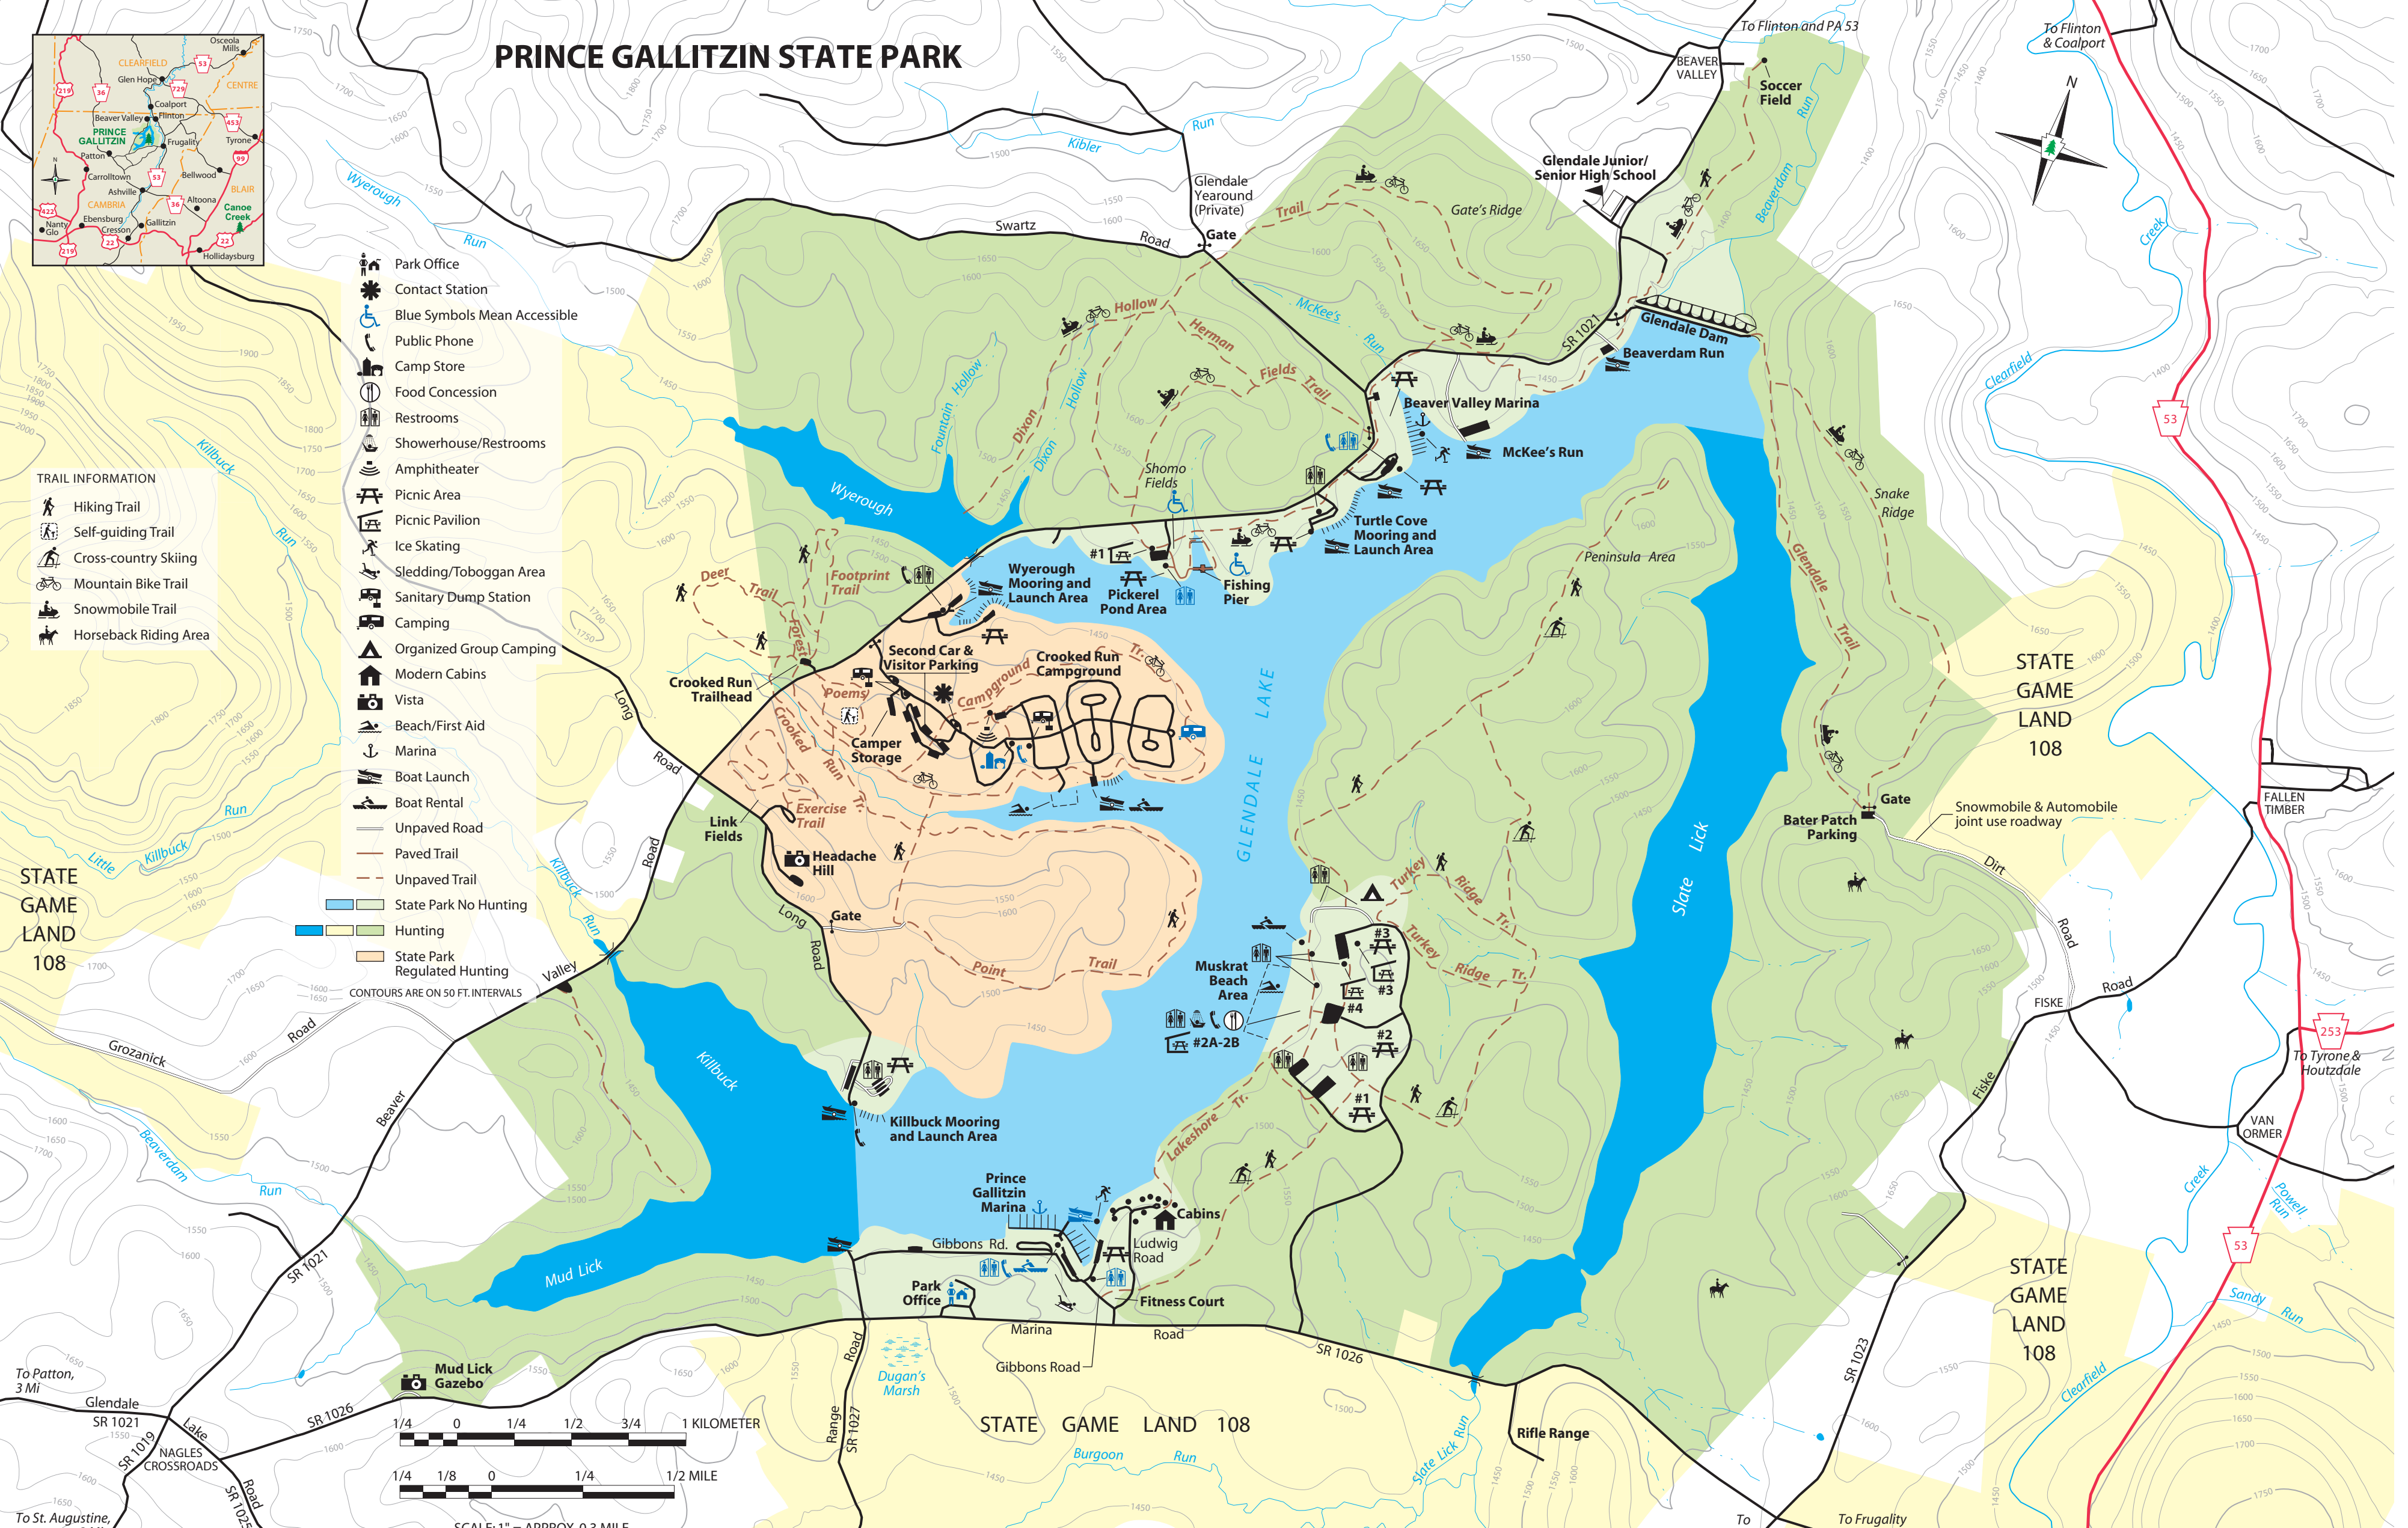

PRINCE GALLITZIN STATE PARK

- Park Office
 - Contact Station
 - Blue Symbols Mean Accessible
 - Public Phone
 - Camp Store
 - Food Concession
 - Restrooms
 - Showerhouse/Restrooms
 - Amphitheater
 - Picnic Area
 - Picnic Pavilion
 - Ice Skating
 - Sledding/Toboggan Area
 - Sanitary Dump Station
 - Camping
 - Organized Group Camping
 - Modern Cabins
 - Vista
 - Beach/First Aid
 - Marina
 - Boat Launch
 - Boat Rental
 - Unpaved Road
 - Paved Trail
 - Unpaved Trail
 - State Park No Hunting
 - Hunting
 - State Park Regulated Hunting
- CONTOURS ARE ON 50 FT. INTERVALS

- TRAIL INFORMATION**
- Hiking Trail
 - Self-guiding Trail
 - Cross-country Skiing
 - Mountain Bike Trail
 - Snowmobile Trail
 - Horseback Riding Area

To Patton, 3 Mi

Glendale

SR 1021

SR 1019

LAKE

NAGLES CROSSROADS

SR 53

STATE GAME LAND 108

FALLEN TIMBER

To Tyrone & Houtzdale

SR 253

VAN ORMER

SR 53

To Altoona

STATE GAME LAND 108

SR 1023

To Frugality & PA 53

To St. Augustine

STATE GAME LAND 108

STATE GAME LAND 108

STATE GAME LAND 108