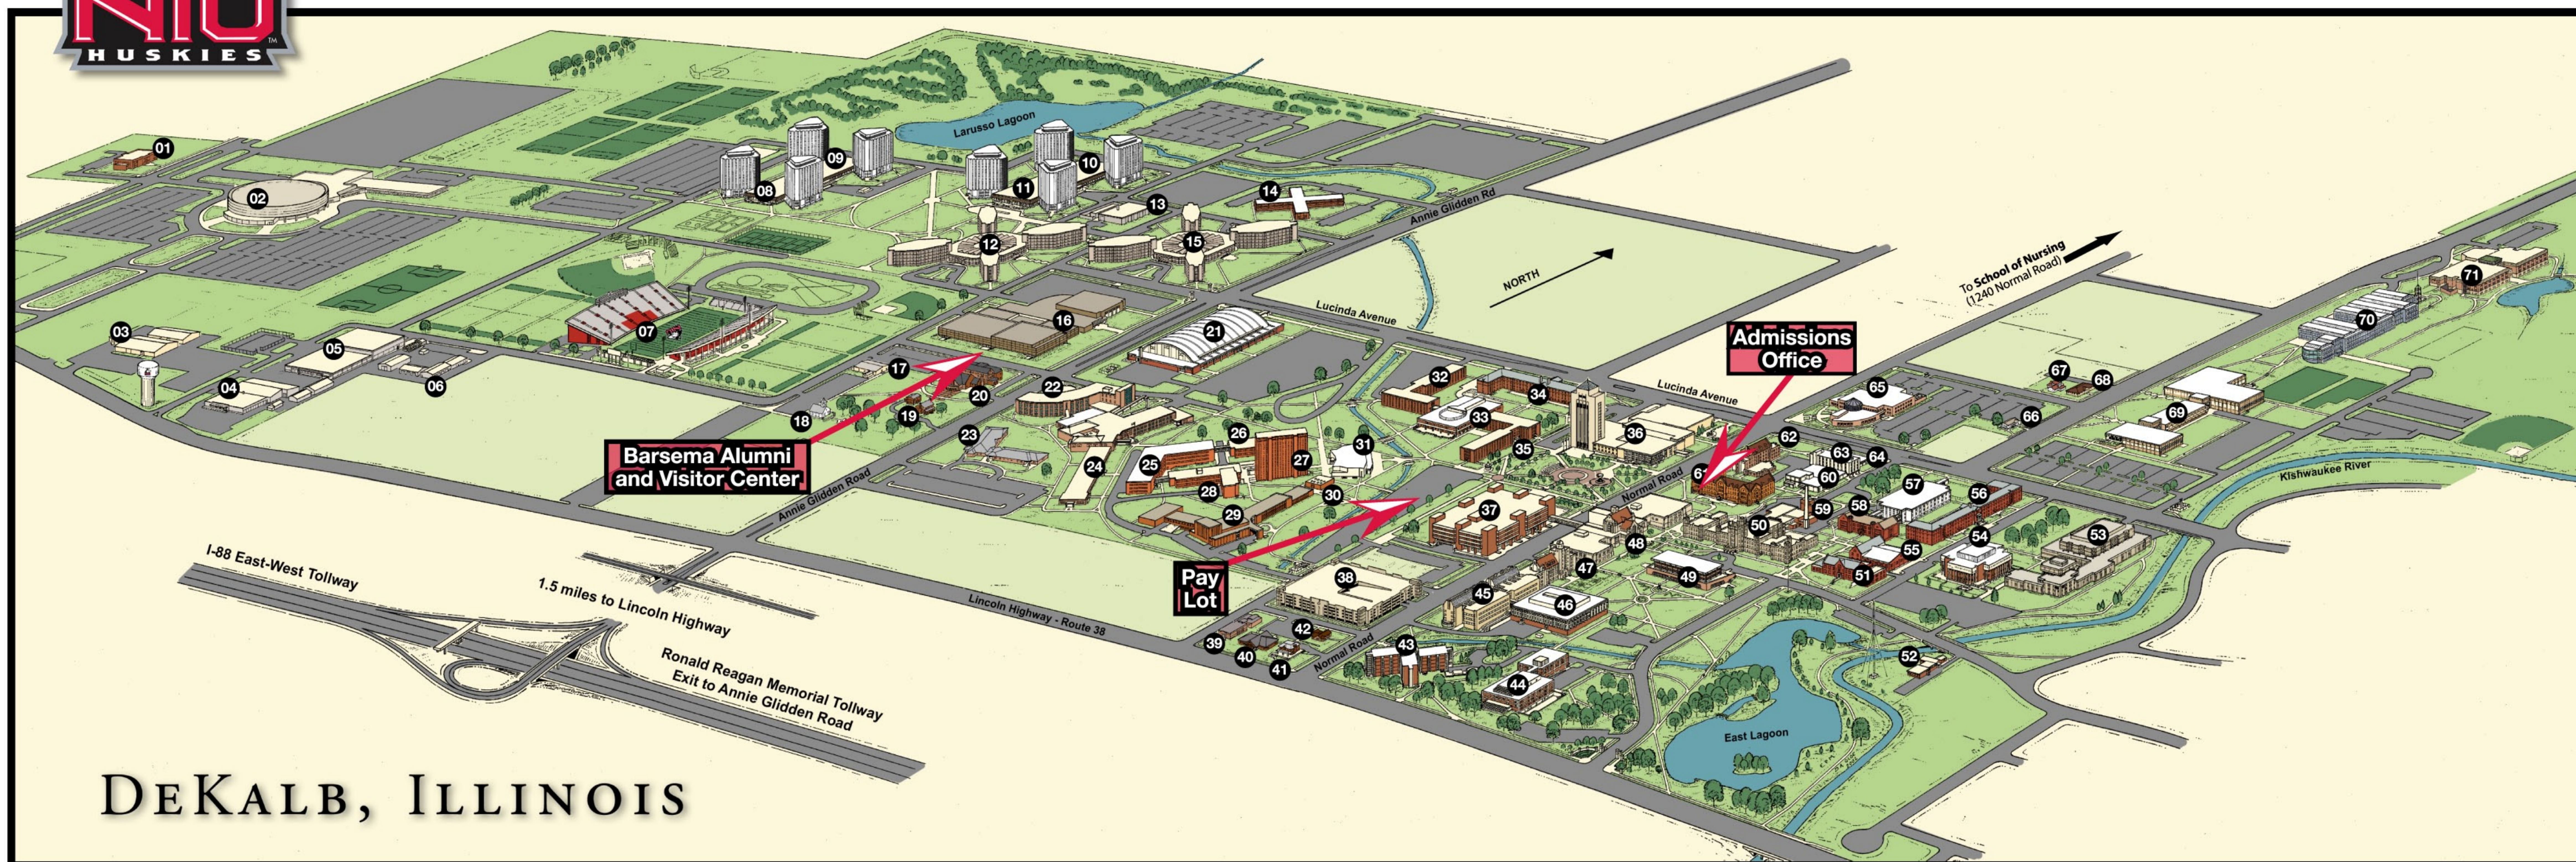

NORTHERN ILLINOIS UNIVERSITY

DEKALB, ILLINOIS

Code	Building Name	Number
AA	Art Annex 2211 Sycamore Rd. DeKalb	
AB	Visual Arts Building • Jack Olson Gallery	54
AD	Adams Hall	62
AL	Aitgeld Hall • NIU Art Museum	50
AN	Anderson Hall	69
AS	Art Studios 1650 Pleasant St., DeKalb	
AV	Barsema Alumni and Visitor's Center	20
BC	Broadcast Center 801 N. First St., DeKalb	
BH	Barsema Hall	71
CB	Center for Black Studies	40
CC	Child Care Center	23
CF	Center for the Study of Family Violence and Sexual Assault	01

GN	Grant Towers North	10
GO	Grounds	06
GS	Grant Towers South	11
HC	Holmes Student Center • Duke Ellington Ballroom • Hotel • Huskie Den • Information Desk • Restaurants • Sandburg Auditorium • University Bookstore	36
HR	Human Resource Services	03
HS	Health Service Center	63
IA	IL ASBO/NIU Public Admin.	39
JH	Jacobs House (Asian American Center)	66
KH	Kishwaukee Hall	52
LB	National Bank & Trust 155 N. Third St., DeKalb	
LC	Latino Center	68

LD	Lincoln Hall	15
LH	Lowden Hall	49
LT	Lorado Taft, Oregon, IL	
LW	NIU Press 2280 Bethany Rd., DeKalb	
MB	Music Building • Boutell Memorial Concert Hall	53
MC	McMurry Hall	58
MO	Montgomery Hall	44
—	Milan Township School	18
NC	Neptune Central	33
NE	Neptune East	35
NN	Neptune North	34
NS	Nursing School - 1240 Normal Rd.	
NW	Neptune West	32
OH	Oderkirk House	19
PD	Parking Deck	38
PK	Parking Services	42
PM	Psych./Computer Science	43
PP	Physical Plant	04

PT	Pottenger House	67
RC	Recreation Center	16
RH	Reavis Hall	26
SA	Stevens Annex	30
SB	Stevens Building • Anthropology Museum • O'Connell Theatre • Player's Theatre	29
SC	Speech & Hearing Clinic	64
SG	Still Gym	55
SH	Still Hall	51
SN	Stevenson Towers North	09
SP	Swen Parson	48
SR	Social Science Research Institute (Monat Building) 3rd St. & Locust St., DeKalb	
SS	Stevenson Towers South	08
ST	Huskie Stadium	07
TS	Telephone & Security Building	60
TV	Television Center	17