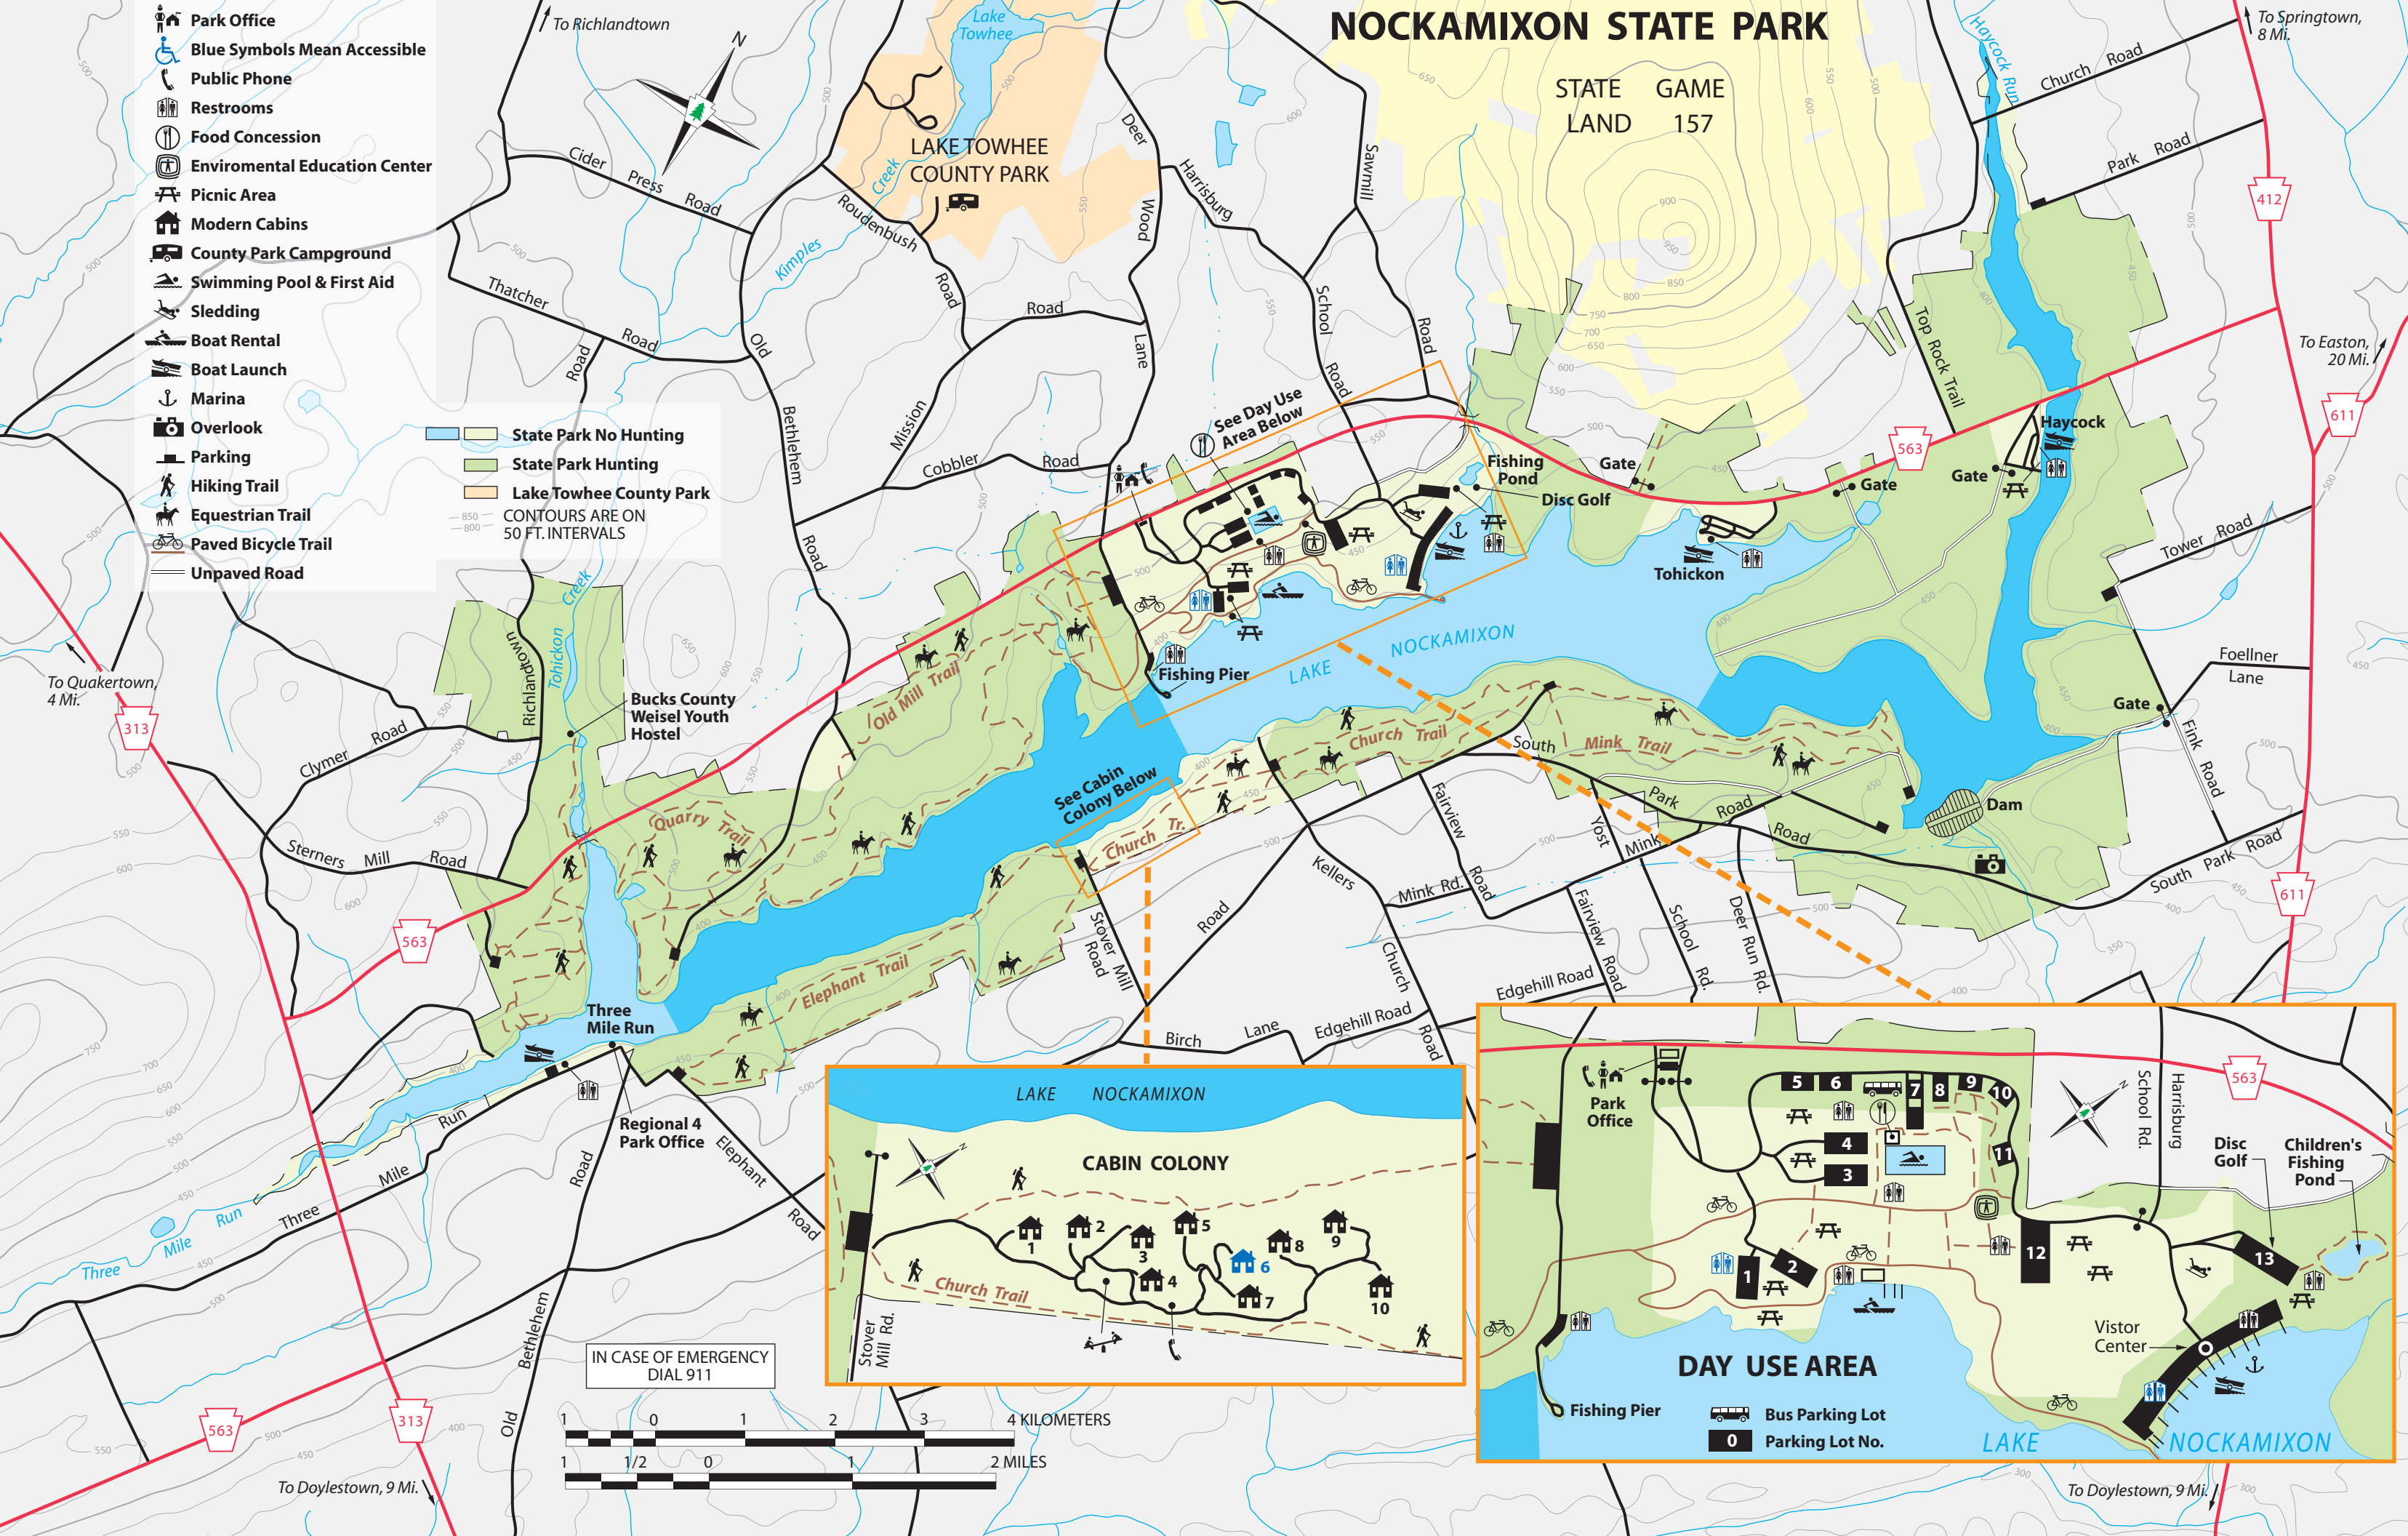

NOCKAMIXON STATE PARK

STATE GAME LAND 157

- Park Office
- Blue Symbols Mean Accessible
- Public Phone
- Restrooms
- Food Concession
- Environmental Education Center
- Picnic Area
- Modern Cabins
- County Park Campground
- Swimming Pool & First Aid
- Sledding
- Boat Rental
- Boat Launch
- Marina
- Overlook
- Parking
- Hiking Trail
- Equestrian Trail
- Paved Bicycle Trail
- Unpaved Road

State Park No Hunting
 State Park Hunting
 Lake Towhee County Park
 -850 -800
 CONTOURS ARE ON 50 FT. INTERVALS

CABIN COLONY

See Cabin Colony Below

Church Trail

Stover Mill Rd.

1 2 3 4 5 6 7 8 9 10

DAY USE AREA

See Day Use Area Below

1 2 3 4 5 6 7 8 9 10 11 12 13

Bus Parking Lot
 Parking Lot No.

Park Office, Fishing Pier, Disc Golf, Children's Fishing Pond, Vistor Center, School Rd., Harrisburg, Deer Run Rd., Fairview Rd., Yost Mink Rd., Park Road, South Mink Rd., Church Rd., Edgehill Road, Birch Lane, Stover Mill Rd., Elephant Road, Three Mile Run, Regional 4 Park Office, Bucks County Weisel Youth Hostel, Richspangler, To Doylestown, 9 Mi.

IN CASE OF EMERGENCY DIAL 911

0 1 2 3 4 KILOMETERS

0 1/2 1 2 MILES