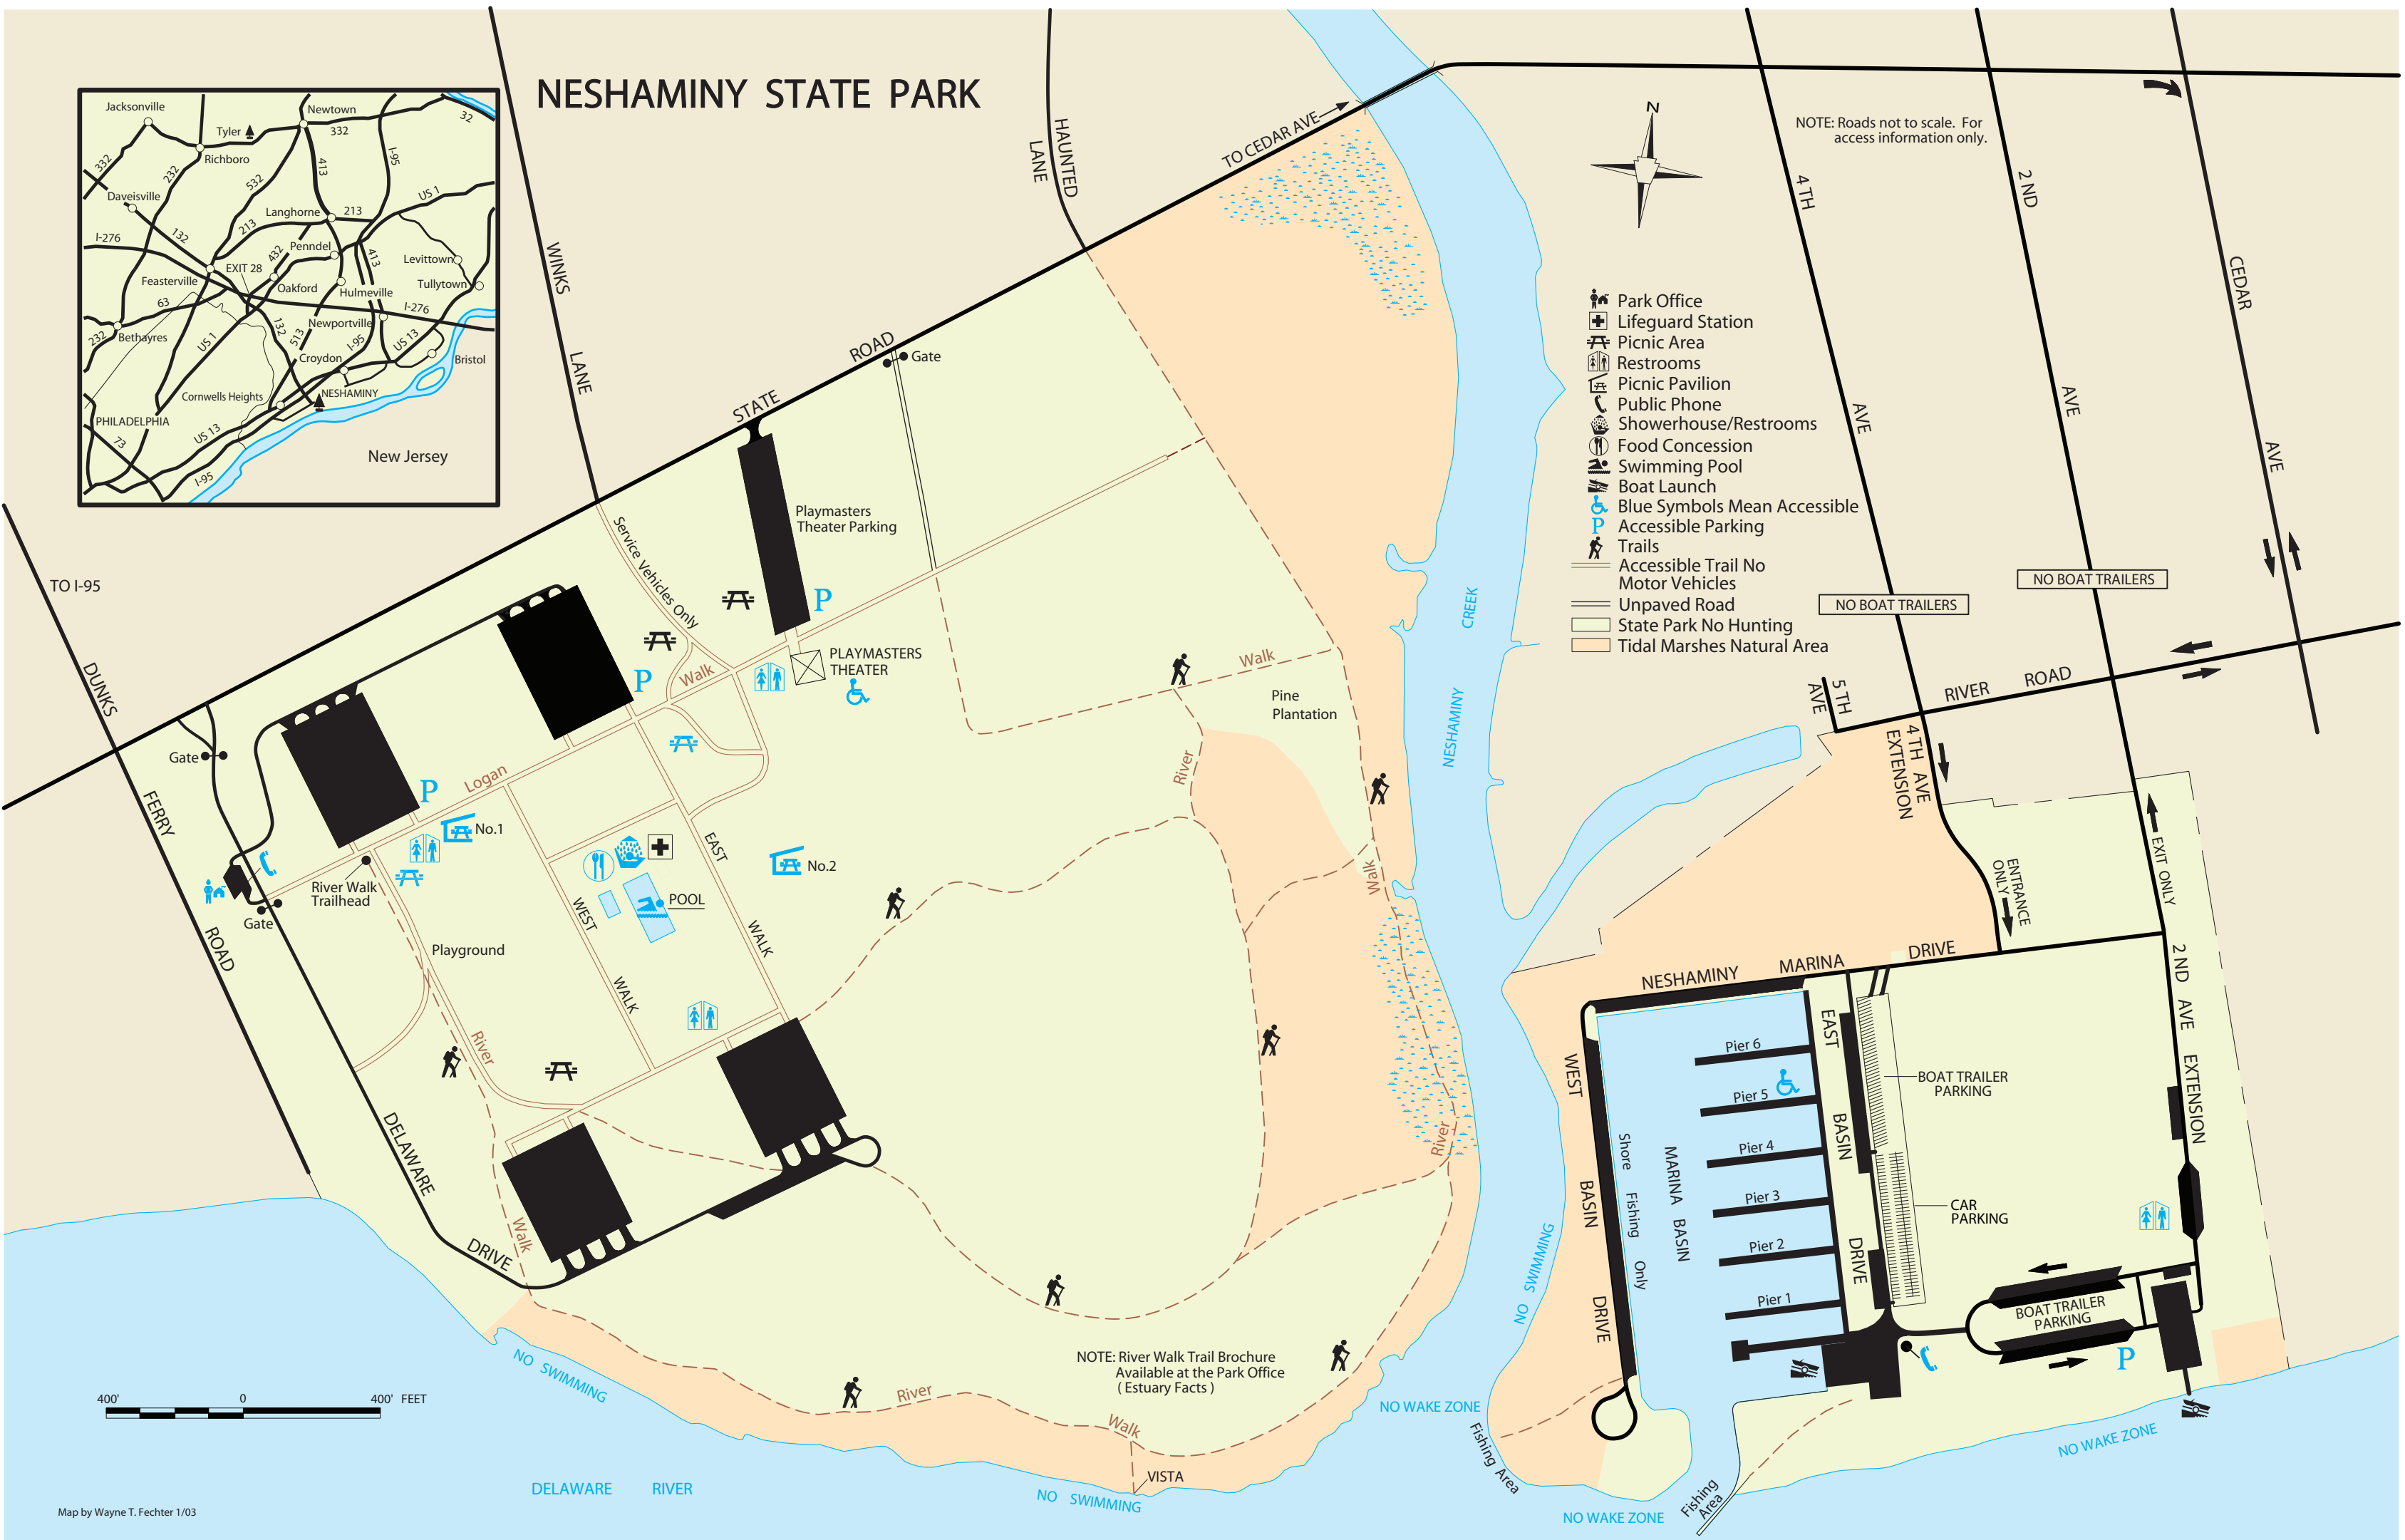

NESHAMINY STATE PARK

NOTE: Roads not to scale. For access information only.

- Park Office
- Lifeguard Station
- Picnic Area
- Restrooms
- Picnic Pavilion
- Public Phone
- Showerhouse/Restrooms
- Food Concession
- Swimming Pool
- Boat Launch
- Blue Symbols Mean Accessible
- Accessible Parking
- Trails
- Accessible Trail No Motor Vehicles
- Unpaved Road
- State Park No Hunting
- Tidal Marshes Natural Area

NOTE: River Walk Trail Brochure Available at the Park Office (Estuary Facts)