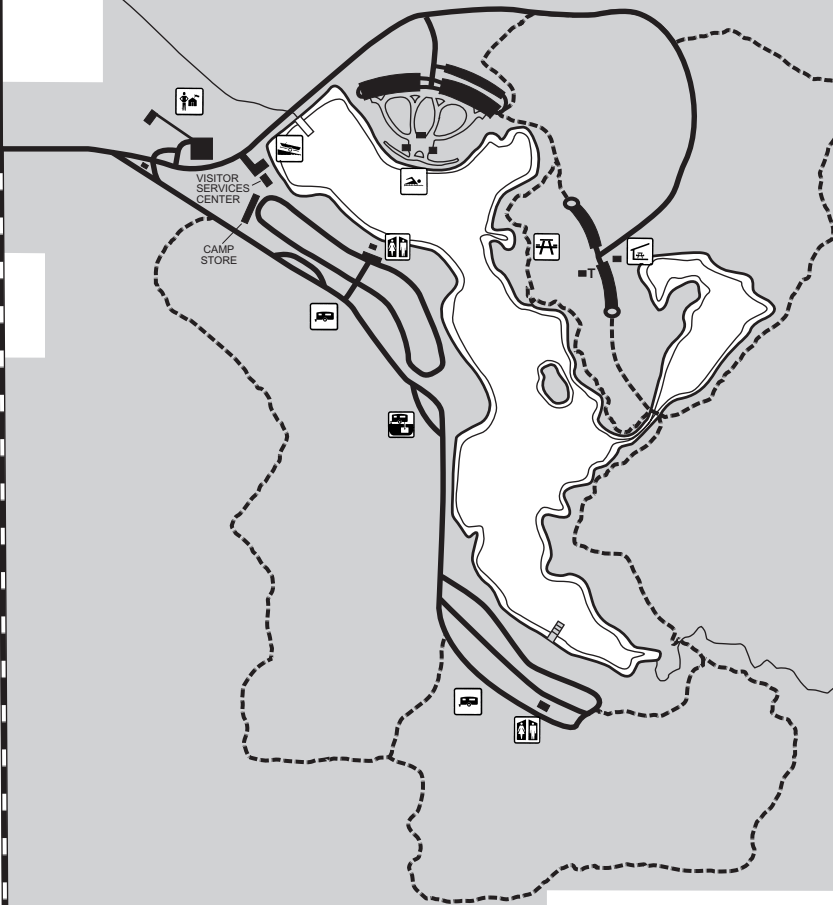

Metamora-Hadley Recreation Area

PRATT ROAD

ROAD

ROAD

ROAD

RITCHIE ROAD

ROAD

CRAMTON ROAD

CALEY ROAD

HURD ROAD

KILE ROAD

BALDWIN ROAD

-  PAVED ROAD
-  GRAVEL ROAD
-  FOOT TRAIL
-  STATE PARK LAND
-  HEADQUARTERS
-  CAMPGROUND
-  RESTROOM
-  BEACH
-  BOAT LAUNCH
-  FISHING PIER
-  PICNIC AREA
-  PICNIC SHELTER
-  TOILET
-  SANITATION STATION
-  HUNTER PARKING