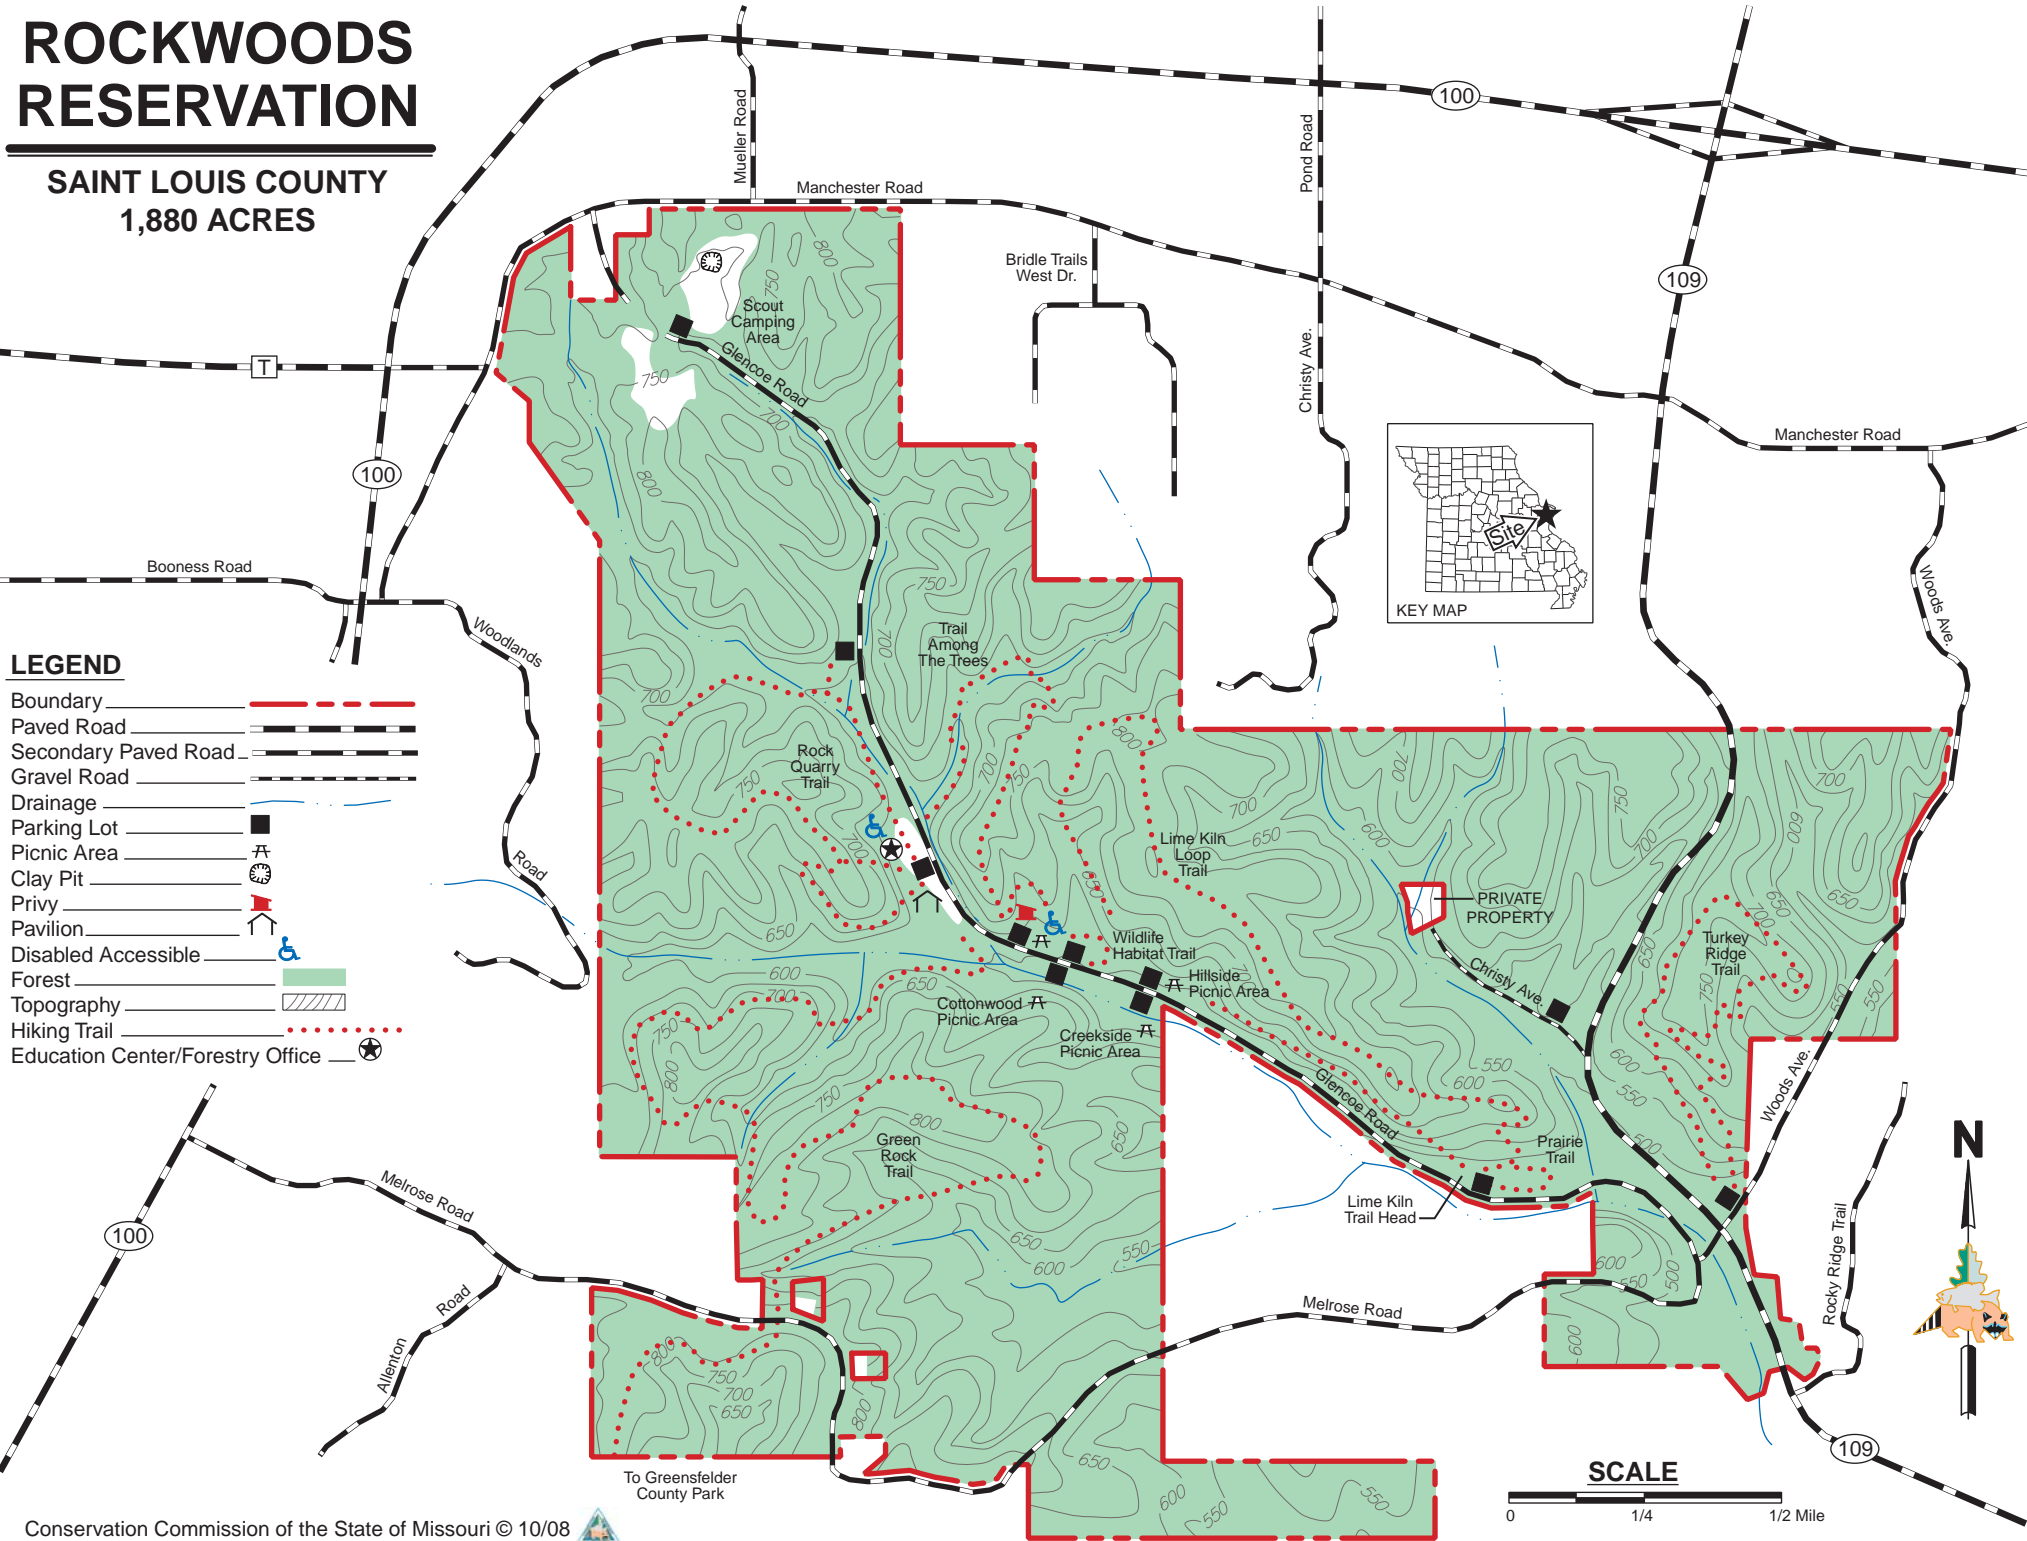

ROCKWOODS RESERVATION

SAINT LOUIS COUNTY
1,880 ACRES

LEGEND

- Boundary
- Paved Road
- Secondary Paved Road
- Gravel Road
- Drainage
- Parking Lot
- Picnic Area
- Clay Pit
- Privy
- Pavilion
- Disabled Accessible
- Forest
- Topography
- Hiking Trail
- Education Center/Forestry Office