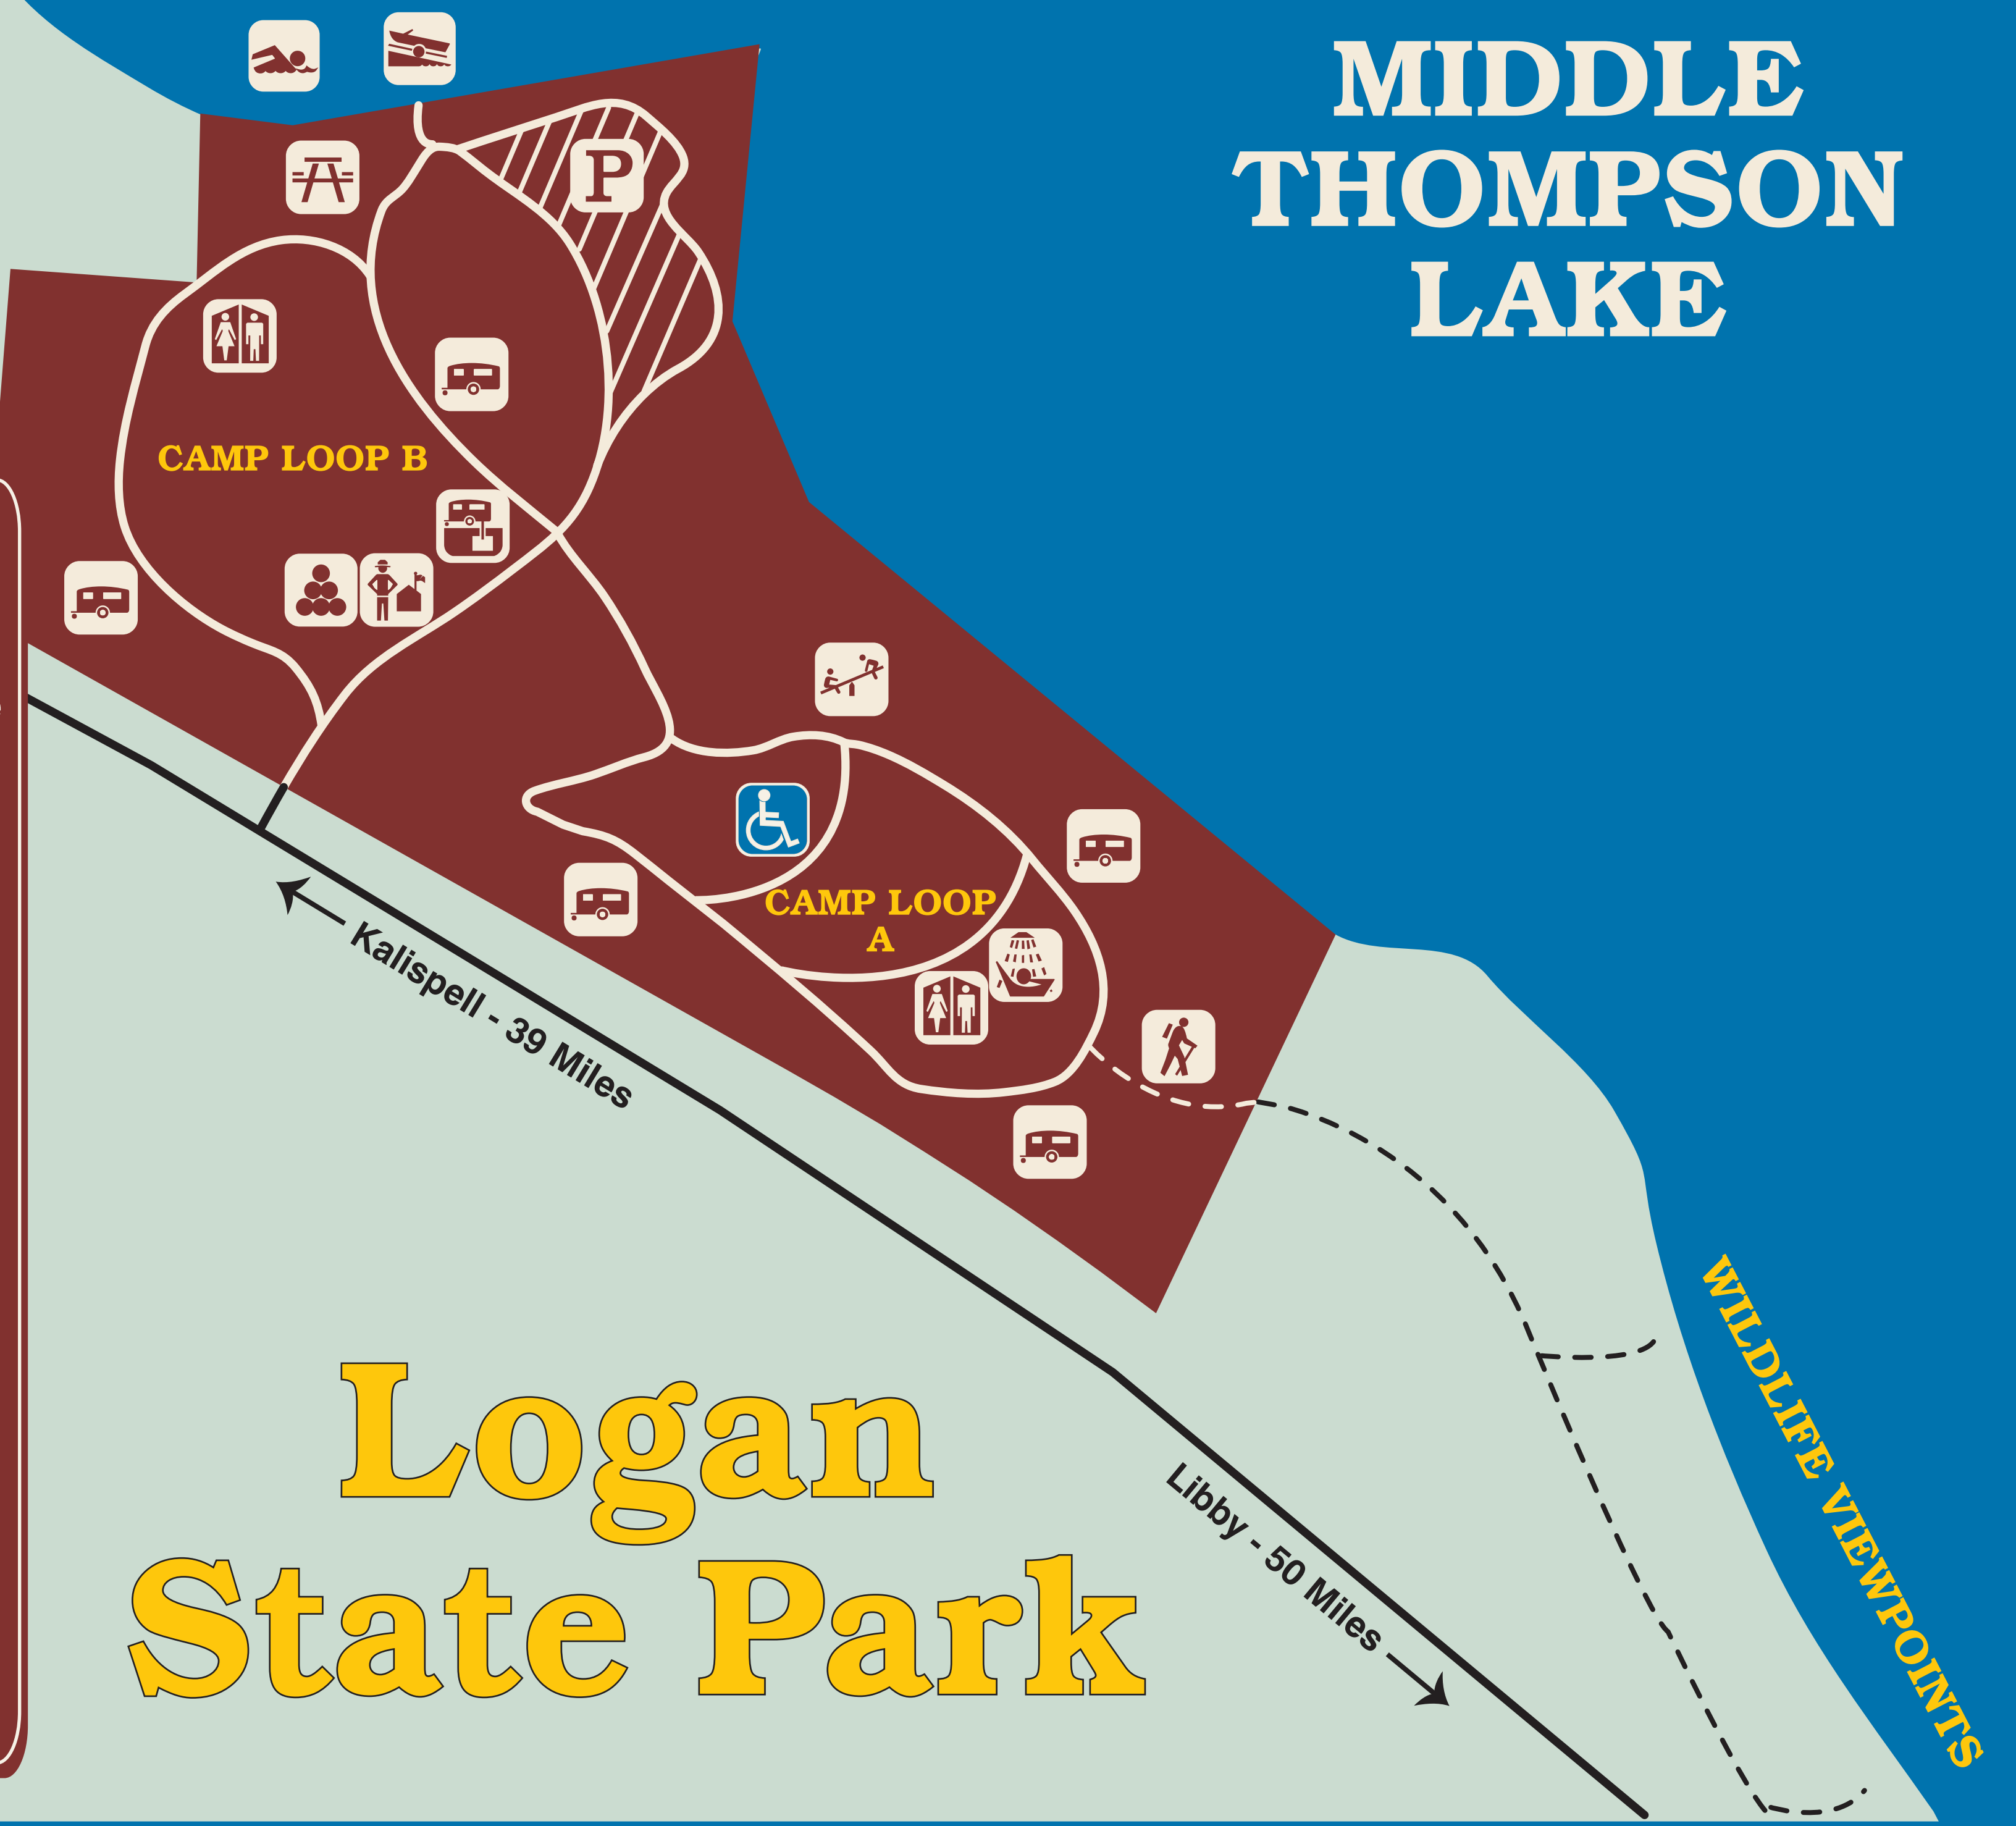

1/10 Mile

Map Key

-  Park Host
-  Parking Area
-  Wheelchair Accessible
-  Playground
-  Restrooms
-  Showers
-  Camping Area
-  Dump Station
-  Firewood
-  Boat Ramp
-  Swimming Area
-  Picnic Area
-  Hiking Trail
-  FWP Land Ownership
-  Other Land Ownership

MIDDLE THOMPSON LAKE

Logan State Park

WILDLIFE VIEWPOINTS