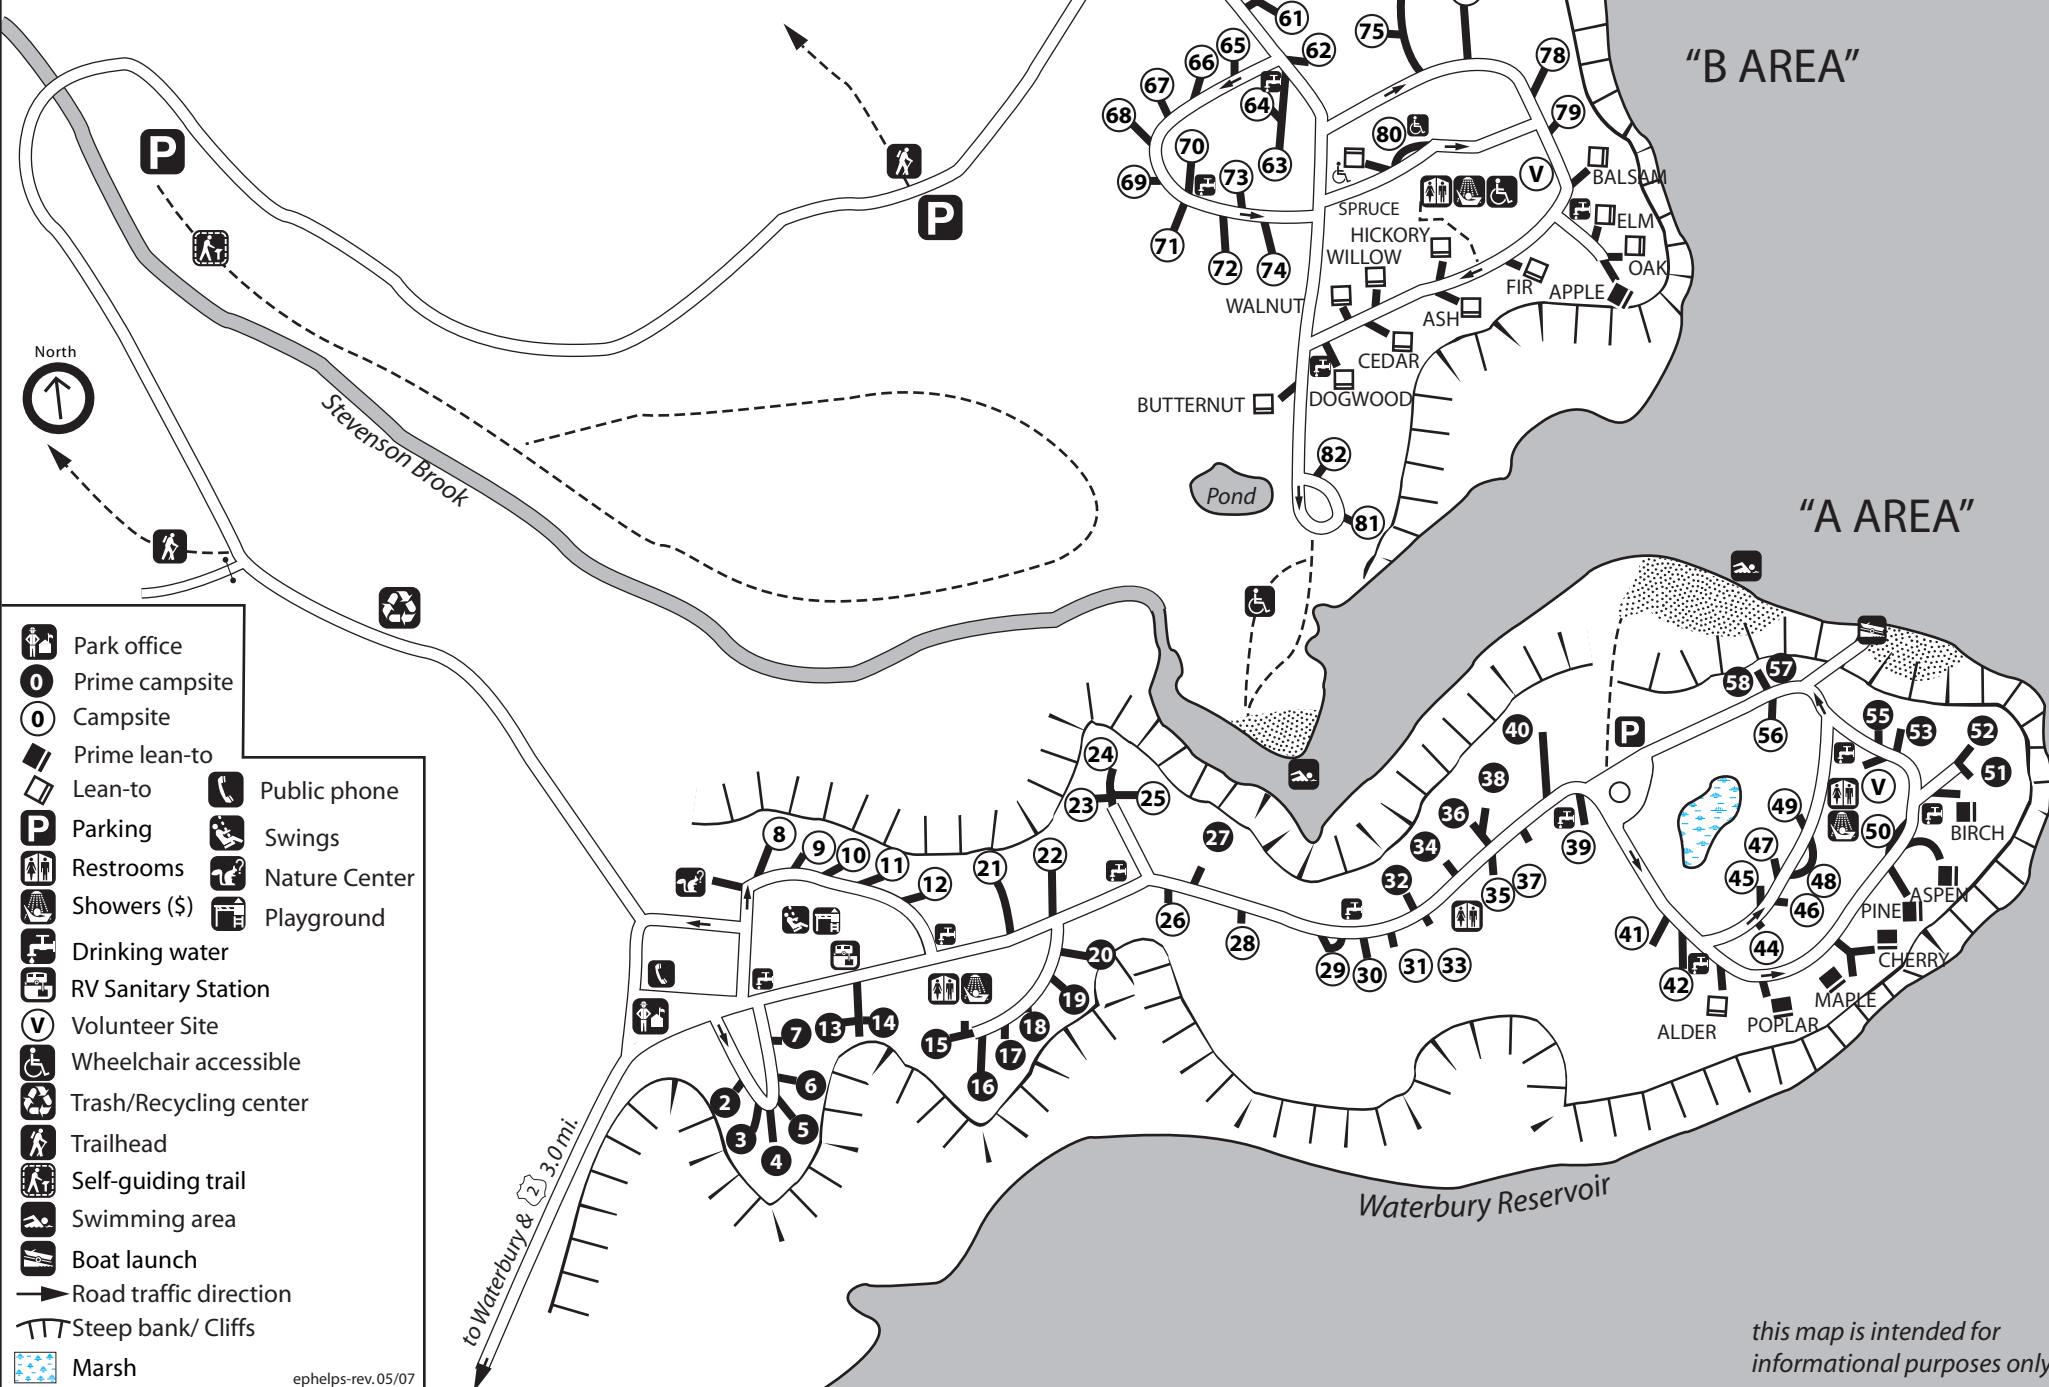

Little River State Park

- Park office
- Prime campsite
- Campsite
- Prime lean-to
- Lean-to
- Public phone
- Swings
- Restrooms
- Nature Center
- Showers (\$)
- Playground
- Drinking water
- RV Sanitary Station
- Volunteer Site
- Wheelchair accessible
- Trash/Recycling center
- Trailhead
- Self-guiding trail
- Swimming area
- Boat launch
- Road traffic direction
- Steep bank/Cliffs
- Marsh

ephelps-rev.05/07

this map is intended for informational purposes only