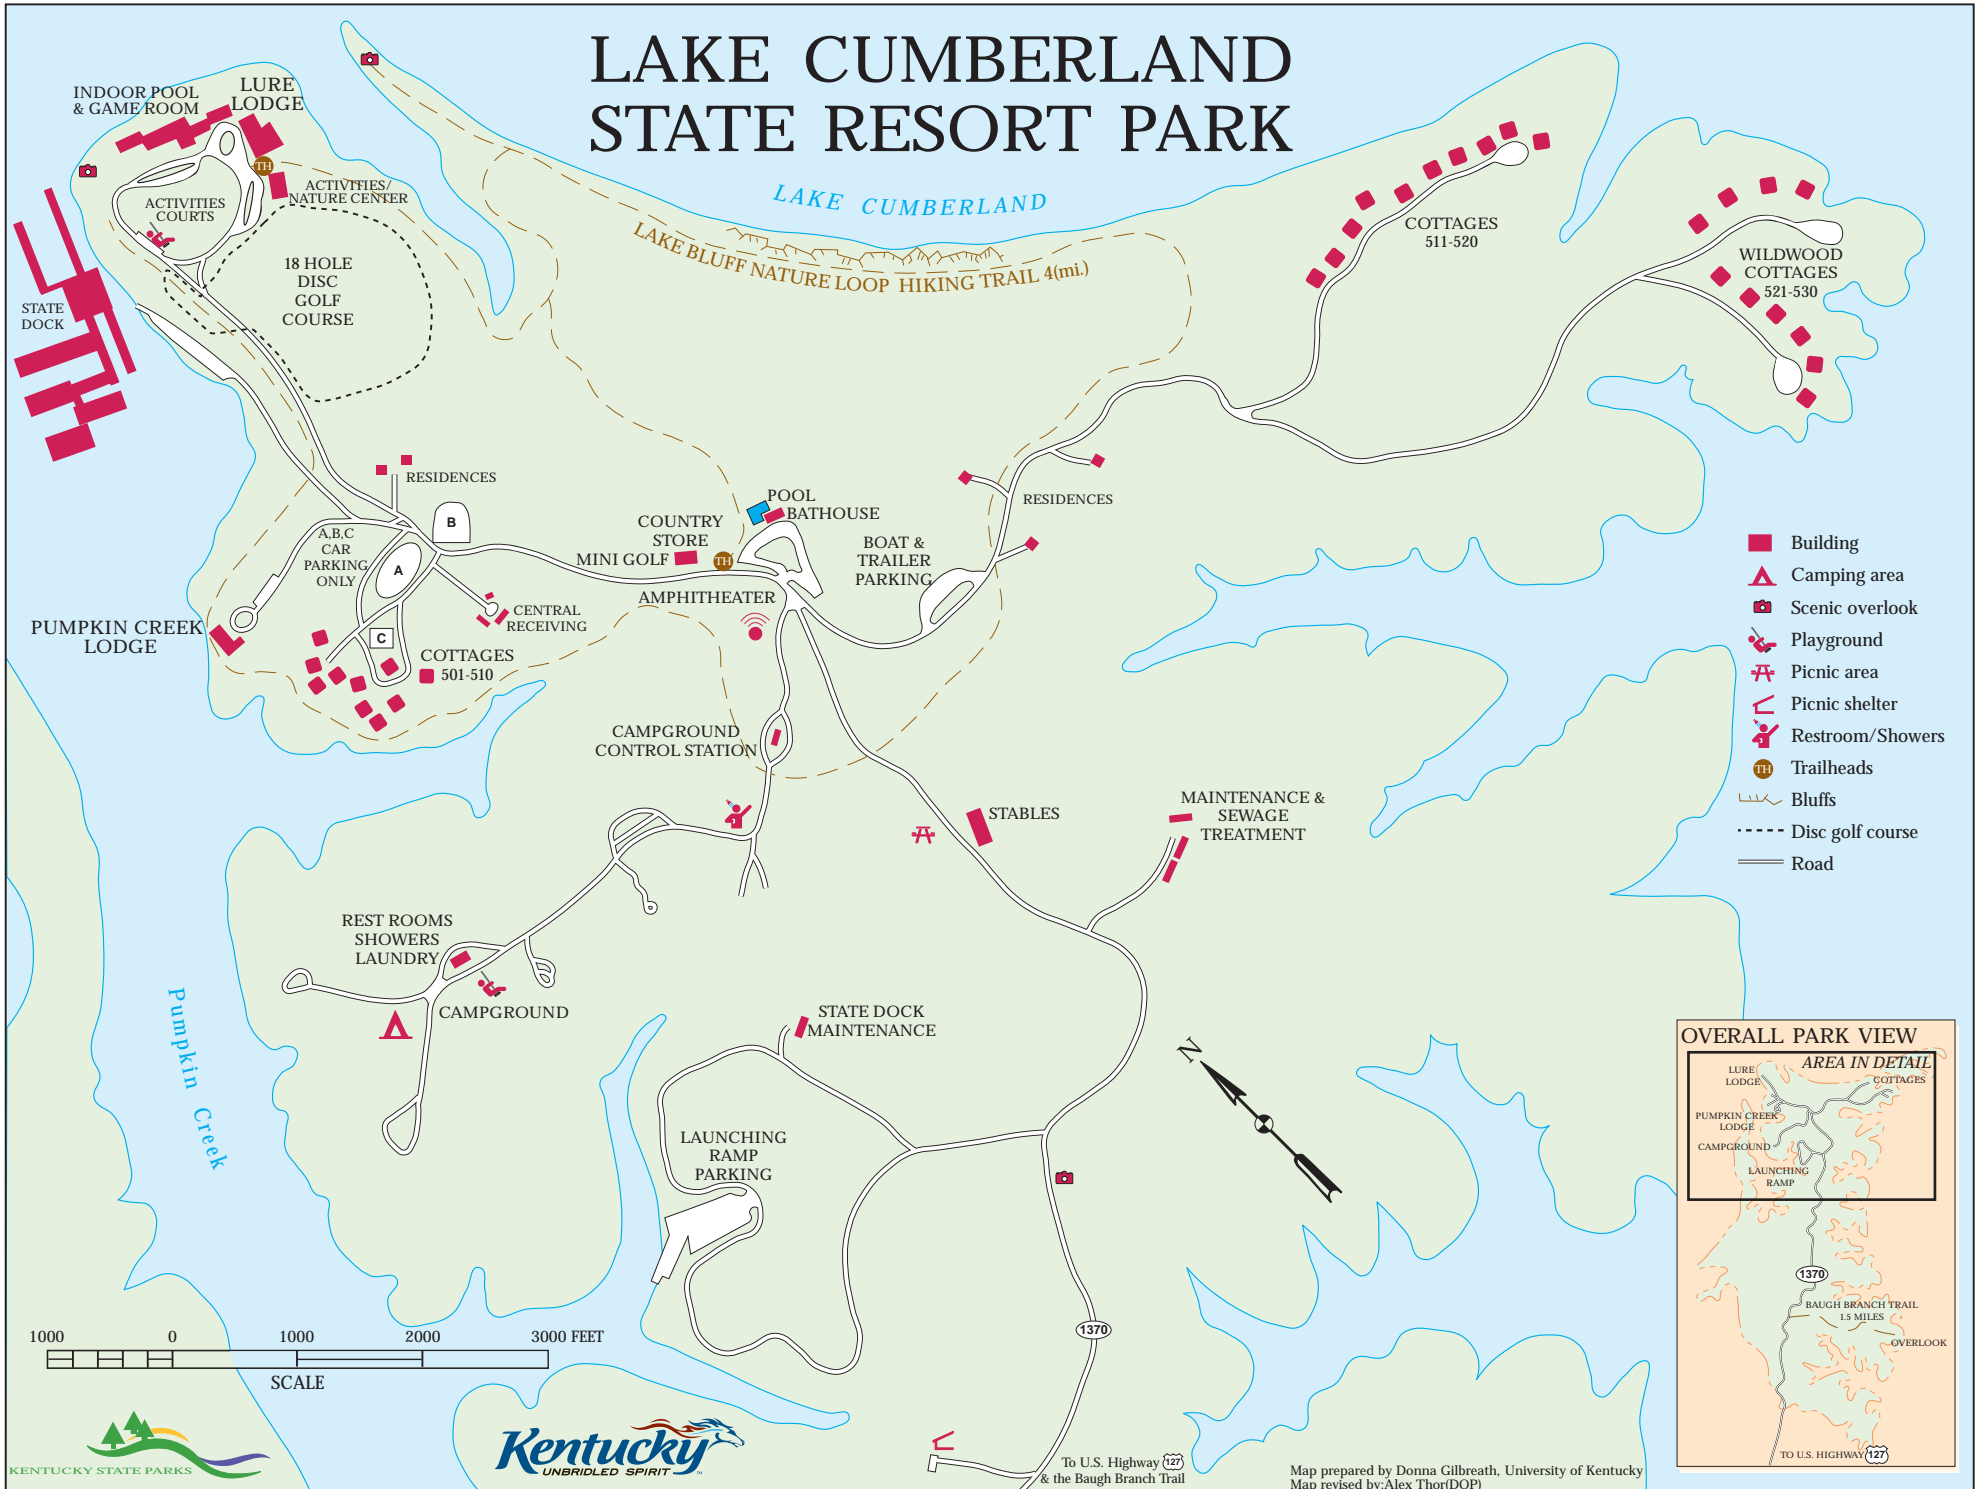

LAKE CUMBERLAND STATE RESORT PARK

To U.S. Highway 127 & the Baugh Branch Trail

Map prepared by Donna Gilbreath, University of Kentucky
Map revised by Alex Thor(DOP)