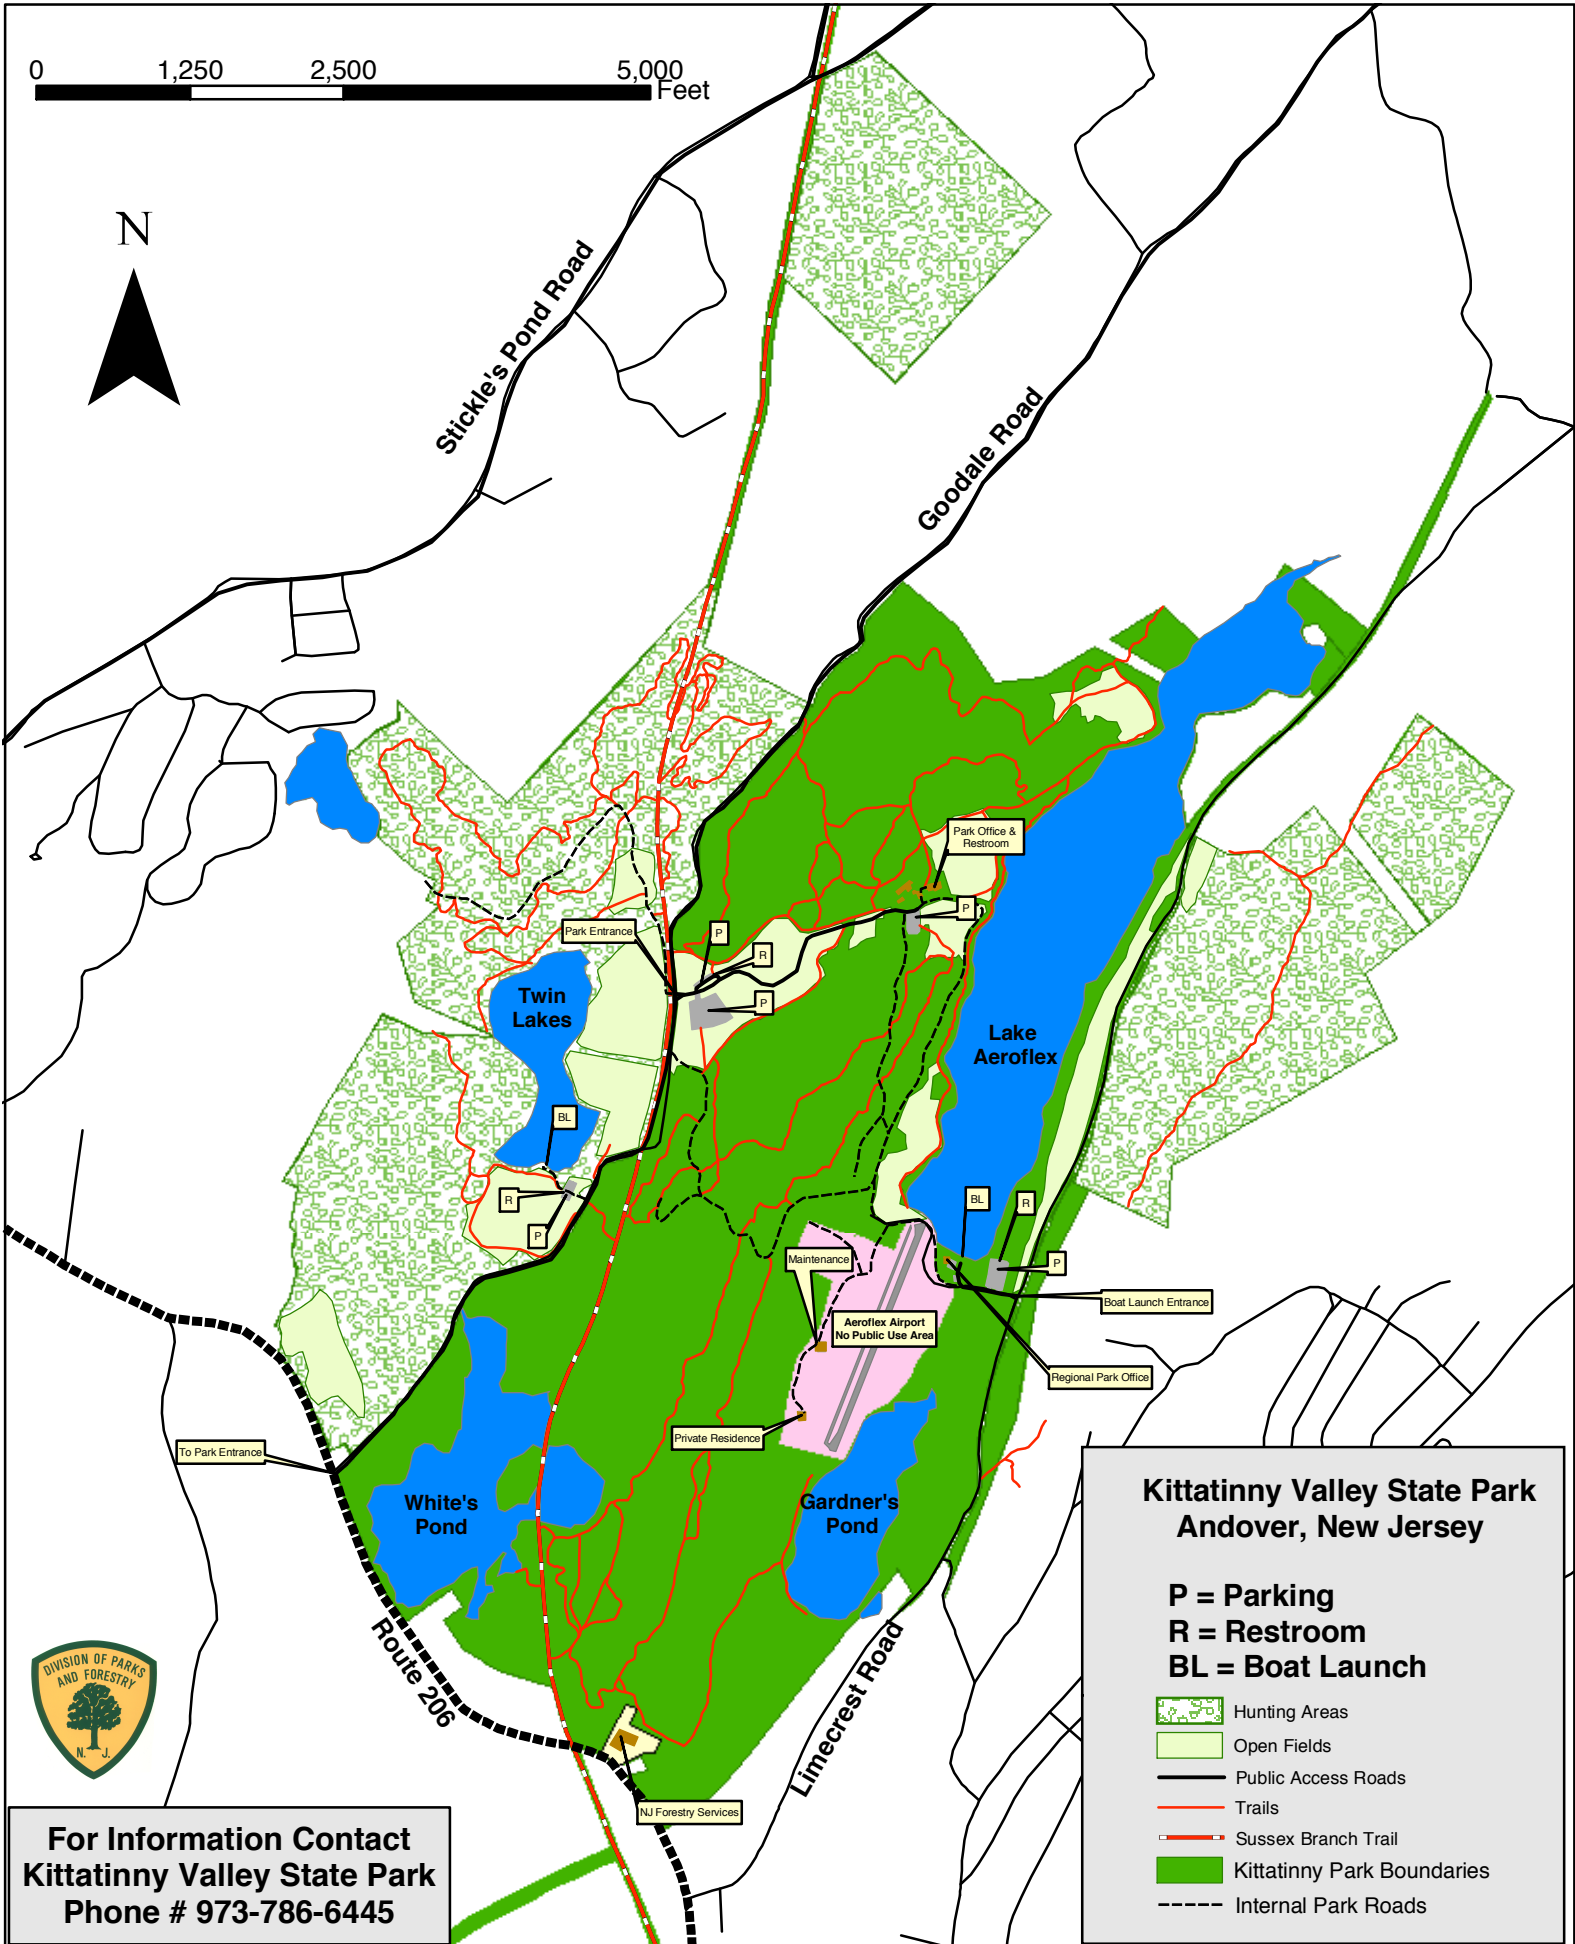

# Kittatinny Valley State Park

**For Information Contact  
Kittatinny Valley State Park  
Phone # 973-786-6445**

**Kittatinny Valley State Park  
Andover, New Jersey**

**P = Parking**  
**R = Restroom**  
**BL = Boat Launch**

- Hunting Areas
- Open Fields
- Public Access Roads
- Trails
- Sussex Branch Trail
- Kittatinny Park Boundaries
- Internal Park Roads