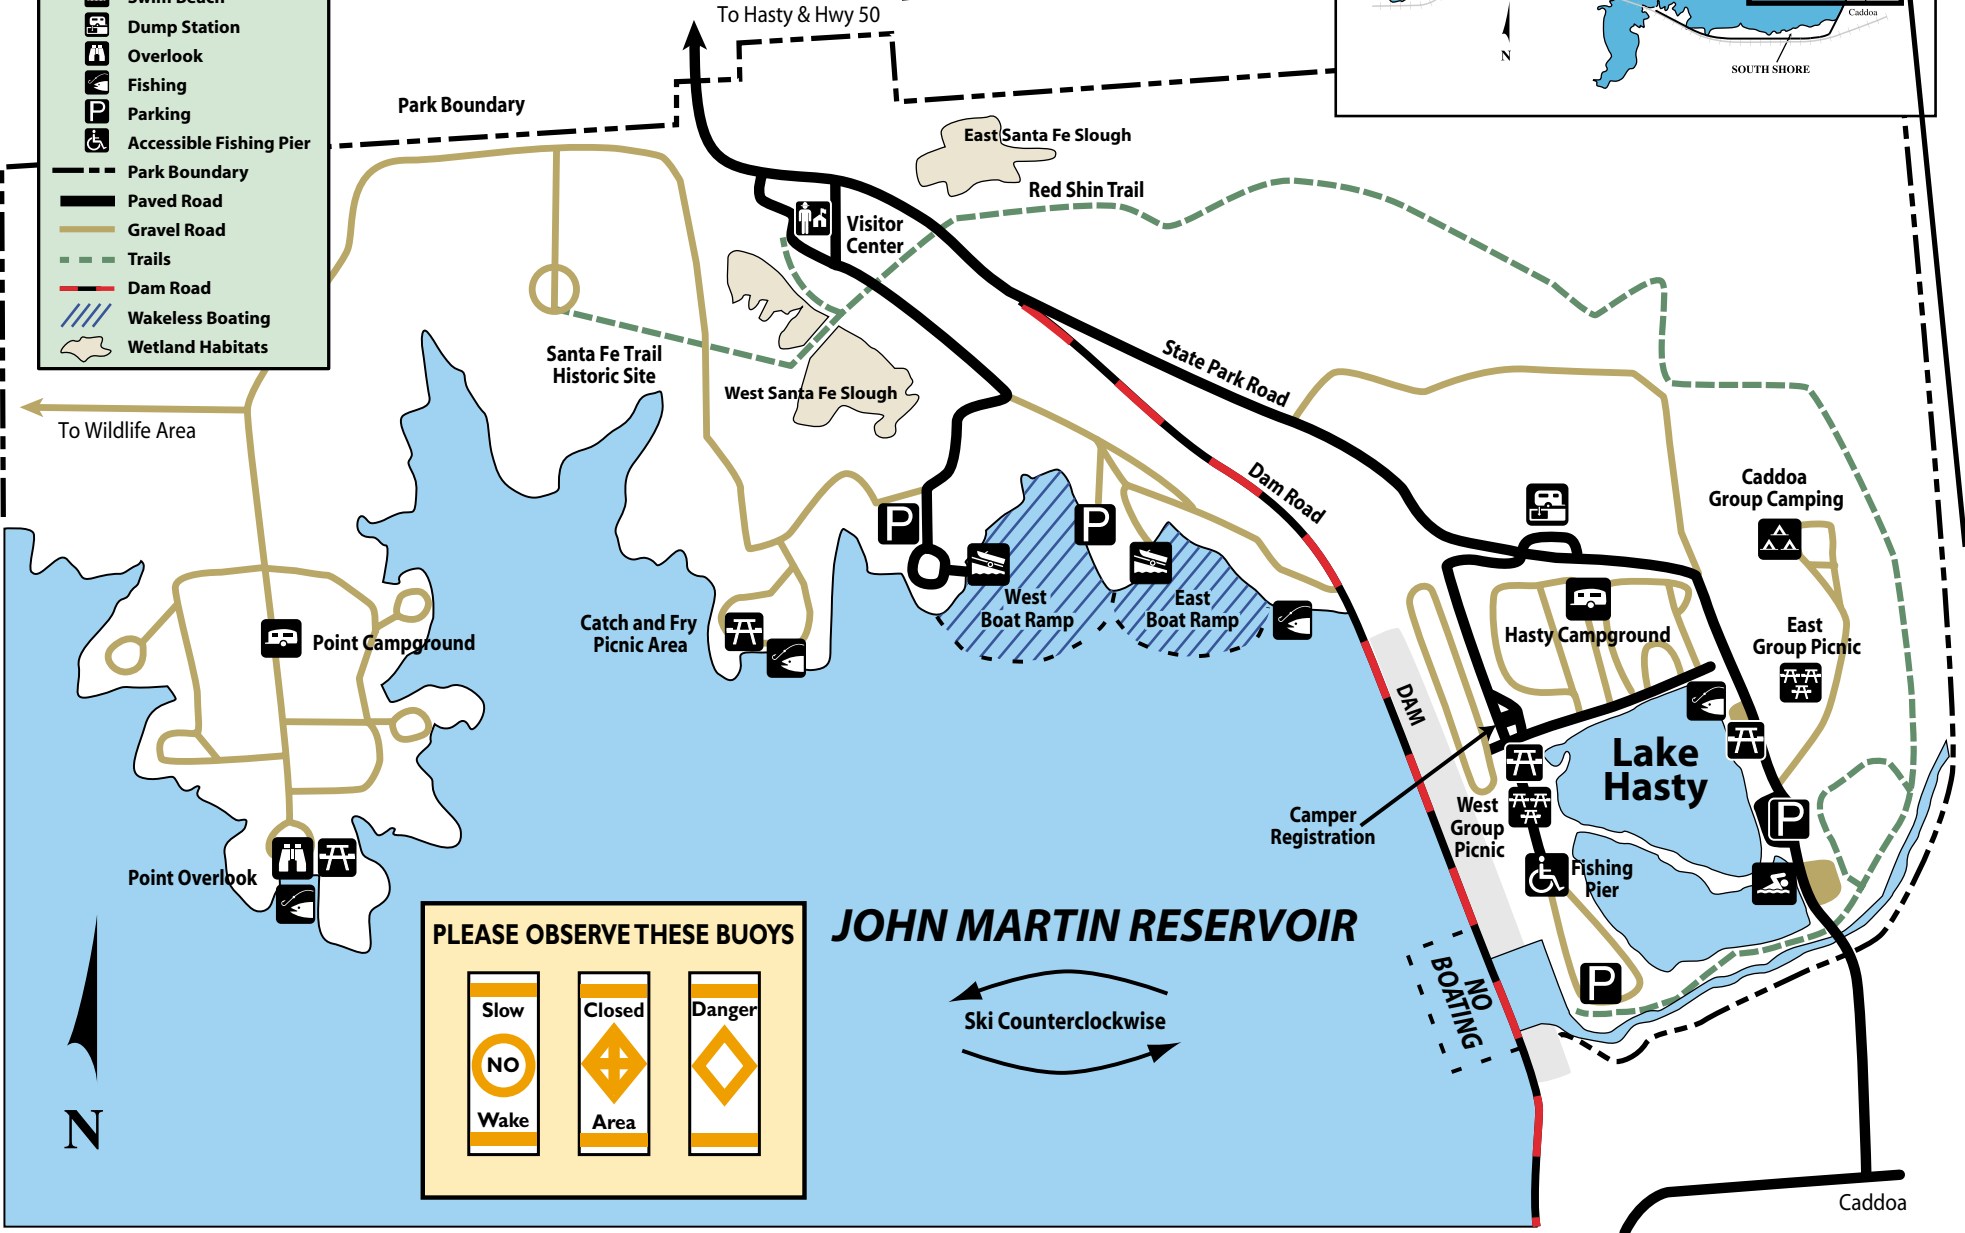

**LEGEND**

- Visitor Center
- Camping
- Group Camping
- Group Picnic Area
- Picnic Area
- Boat Ramp
- Swim Beach
- Dump Station
- Overlook
- Fishing
- Parking
- Accessible Fishing Pier
- Park Boundary
- Paved Road
- Gravel Road
- Trails
- Dam Road
- Wakeless Boating
- Wetland Habitats

**Colorado State Parks**  
**JOHN MARTIN RESERVOIR STATE PARK**

**PLEASE OBSERVE THESE BUOYS**

--	--	--

**JOHN MARTIN RESERVOIR**

Ski Counterclockwise

NO BOATING

Map Detail