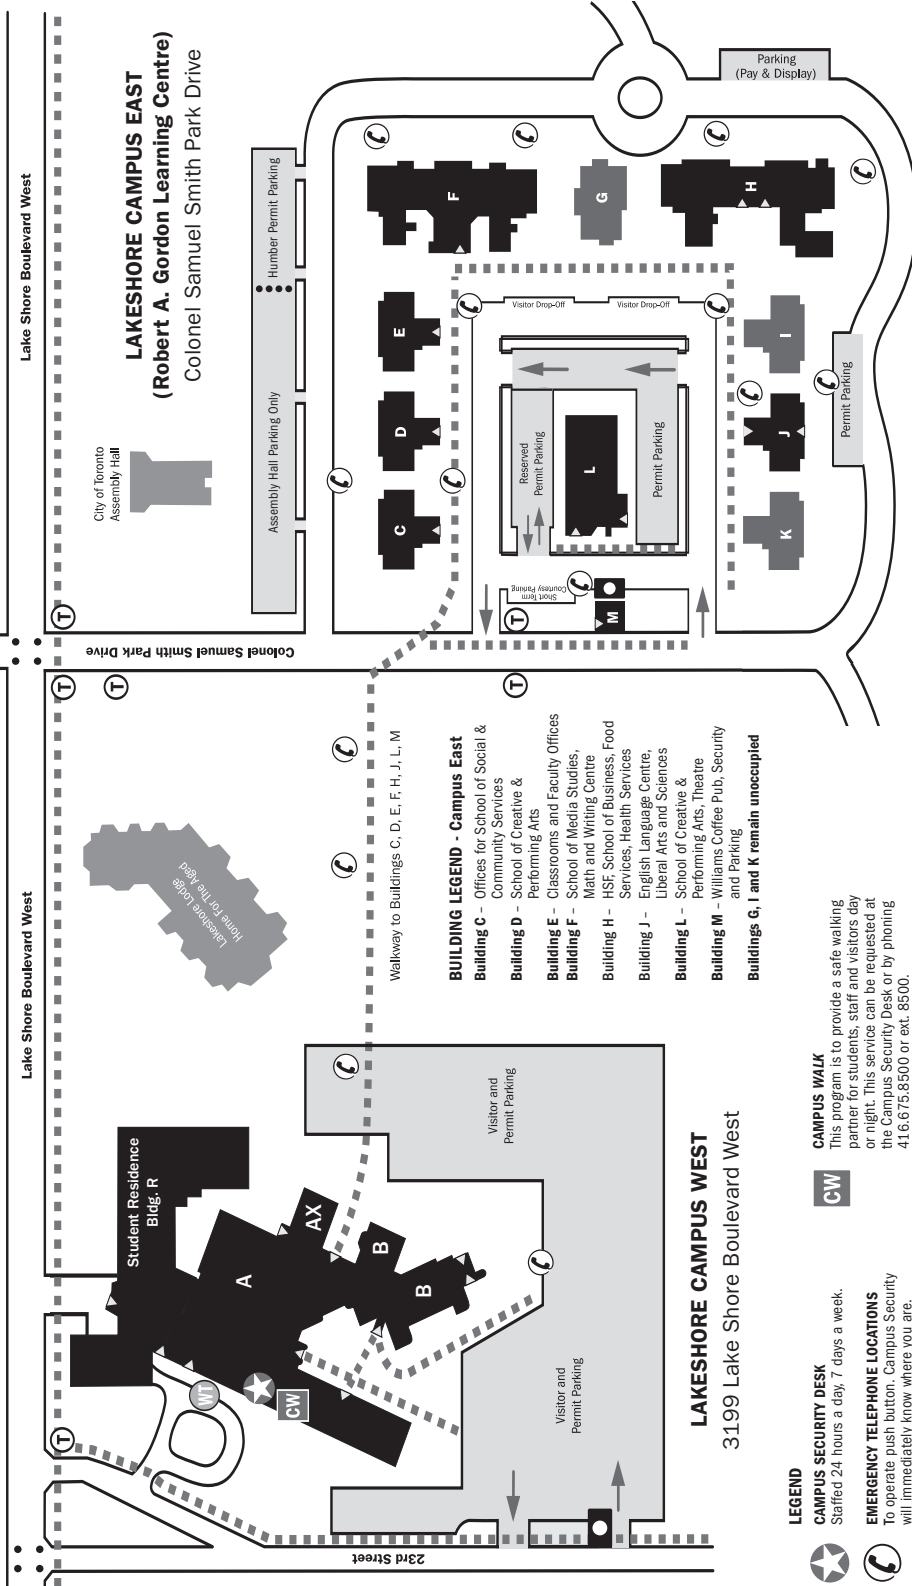

Humber Lakeshore Campus

Lakeshore Campus East and West – Parking

Note: There is no charge for parking at the Humber Lakeshore Campus after 5 p.m. weekdays or anytime during the weekend.

- BUILDING LEGEND - Campus East**
- Building C** - Offices for School of Social & Community Services
 - Building D** - School of Creative & Performing Arts
 - Building E** - Classrooms and Faculty Offices
 - Building F** - School of Media Studies, Math and Writing Centre
 - Building H** - HSF School of Business, Food Services, Health Services
 - Building J** - English Language Centre, Liberal Arts and Sciences
 - Building L** - School of Creative & Performing Arts, Theatre
 - Building M** - Williams Coffee Pub, Security and Parking
 - Buildings G, I and K remain unoccupied**

LEGEND

- CAMPUS SECURITY DESK**
Staffed 24 hours a day, 7 days a week.
- EMERGENCY TELEPHONE LOCATIONS**
To operate push button. Campus Security will immediately know where you are. Provide vital information. Stay by the phone to wait for security arrival.
- PARKING INFORMATION KIOSK**
Staffed 6:30 a.m. to 2:30 p.m., Monday to Friday
- PEDESTRIAN WALKWAYS**
- CAMPUS WALK**
This program is to provide a safe walking partner for students, staff and visitors day or night. This service can be requested at the Campus Security Desk or by phoning 416.675.8500 or ext. 8500.
- BUS STOP**
Public Transit Systems
- WHEEL TRANSIT**
Public Transit Pick-up/Drop-off
- ENTRANCES**