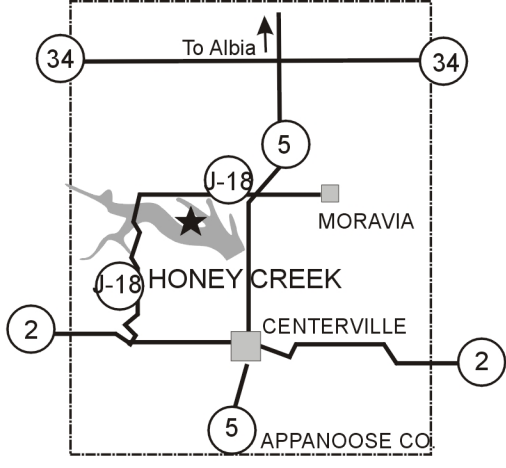

HONEY CREEK STATE PARK

-  PARK RESIDENCE
-  PARK RESIDENCE
-  PICNIC AREA
-  RESTROOM
-  SHELTER
-  TRAILER DUMP STATION
-  BOAT RAMP
-  FISH ATTRACTOR
-  FISH CLEANING STATION

-  HIKING TRAIL
-  NATURE TRAIL
-  SNOWMOBILE TRAIL