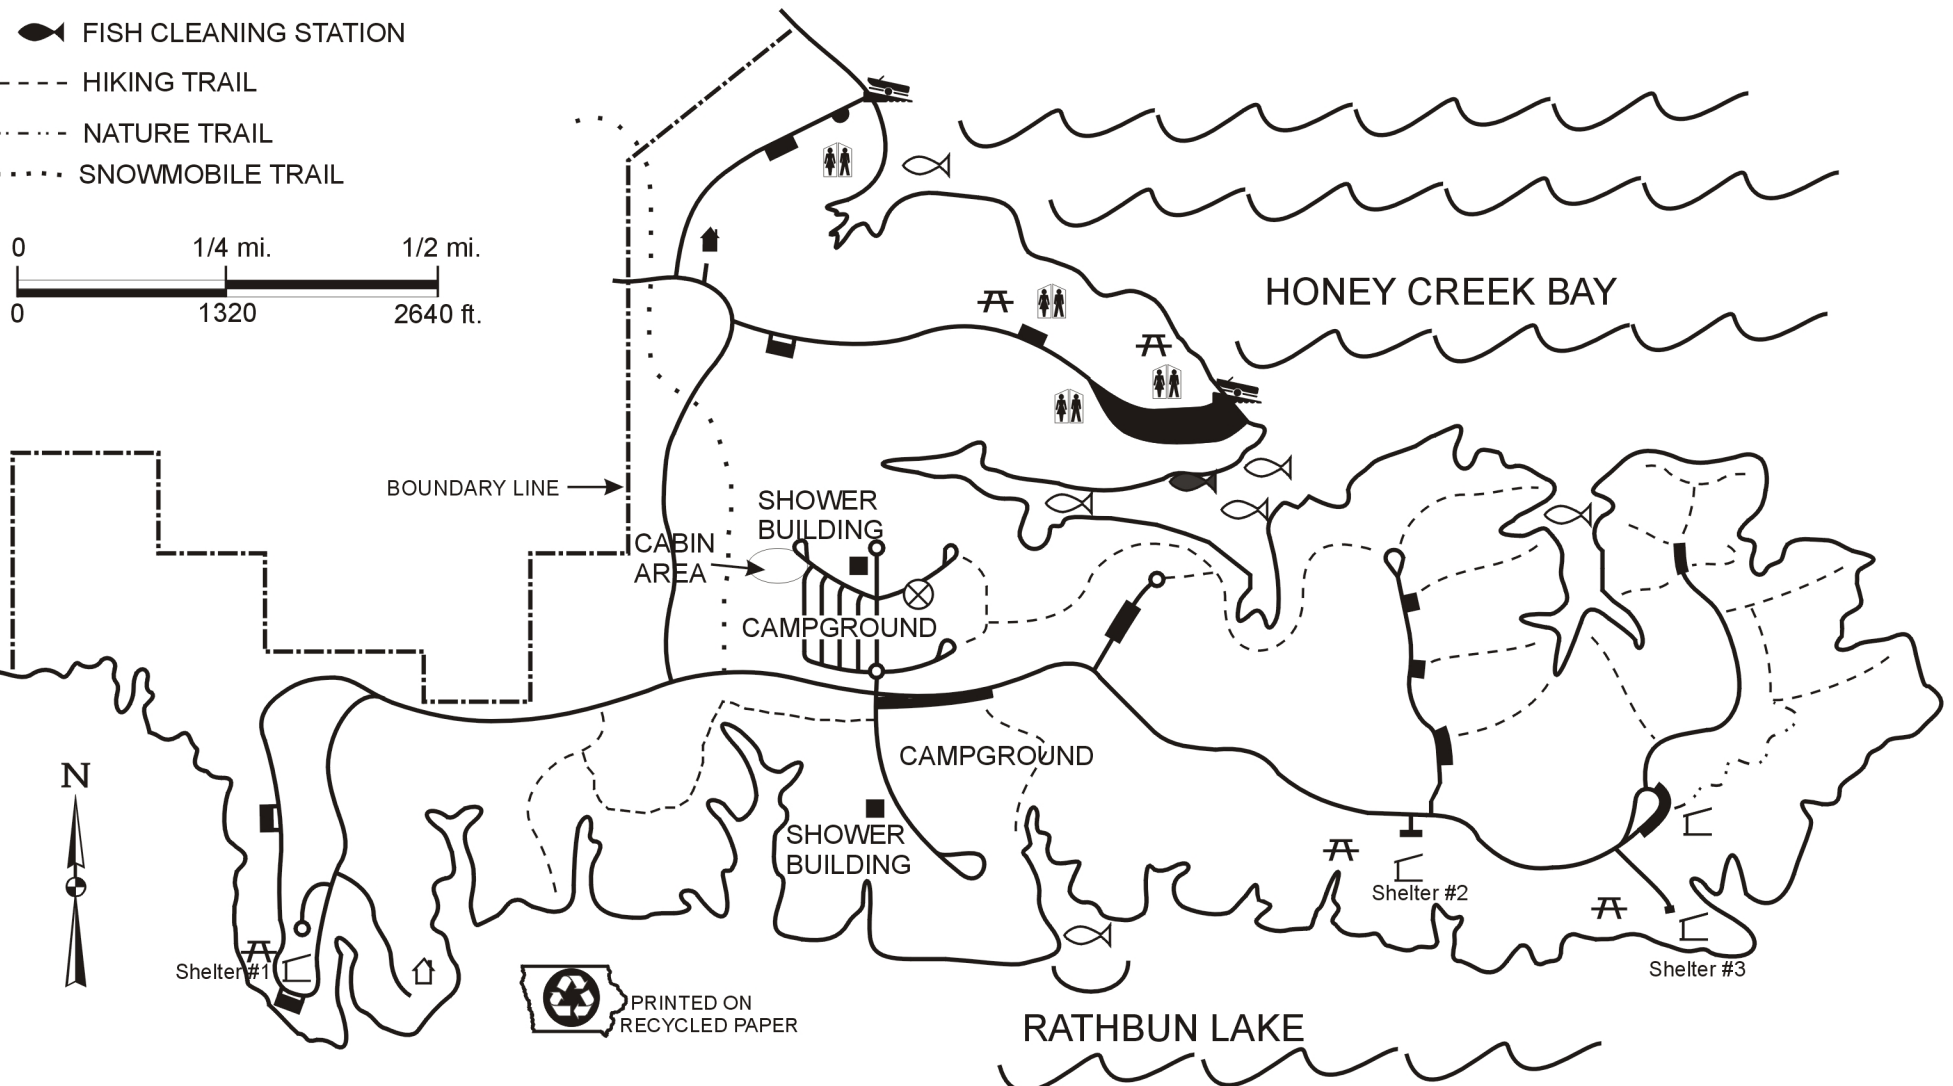

HONEY CREEK STATE PARK

-  PARK RESIDENCE
-  PARK RESIDENCE
-  PICNIC AREA
-  RESTROOM
-  SHELTER
-  TRAILER DUMP STATION
-  BOAT RAMP
-  FISH ATTRACTOR
-  FISH CLEANING STATION

-  HIKING TRAIL
-  NATURE TRAIL
-  SNOWMOBILE TRAIL

 PRINTED ON RECYCLED PAPER