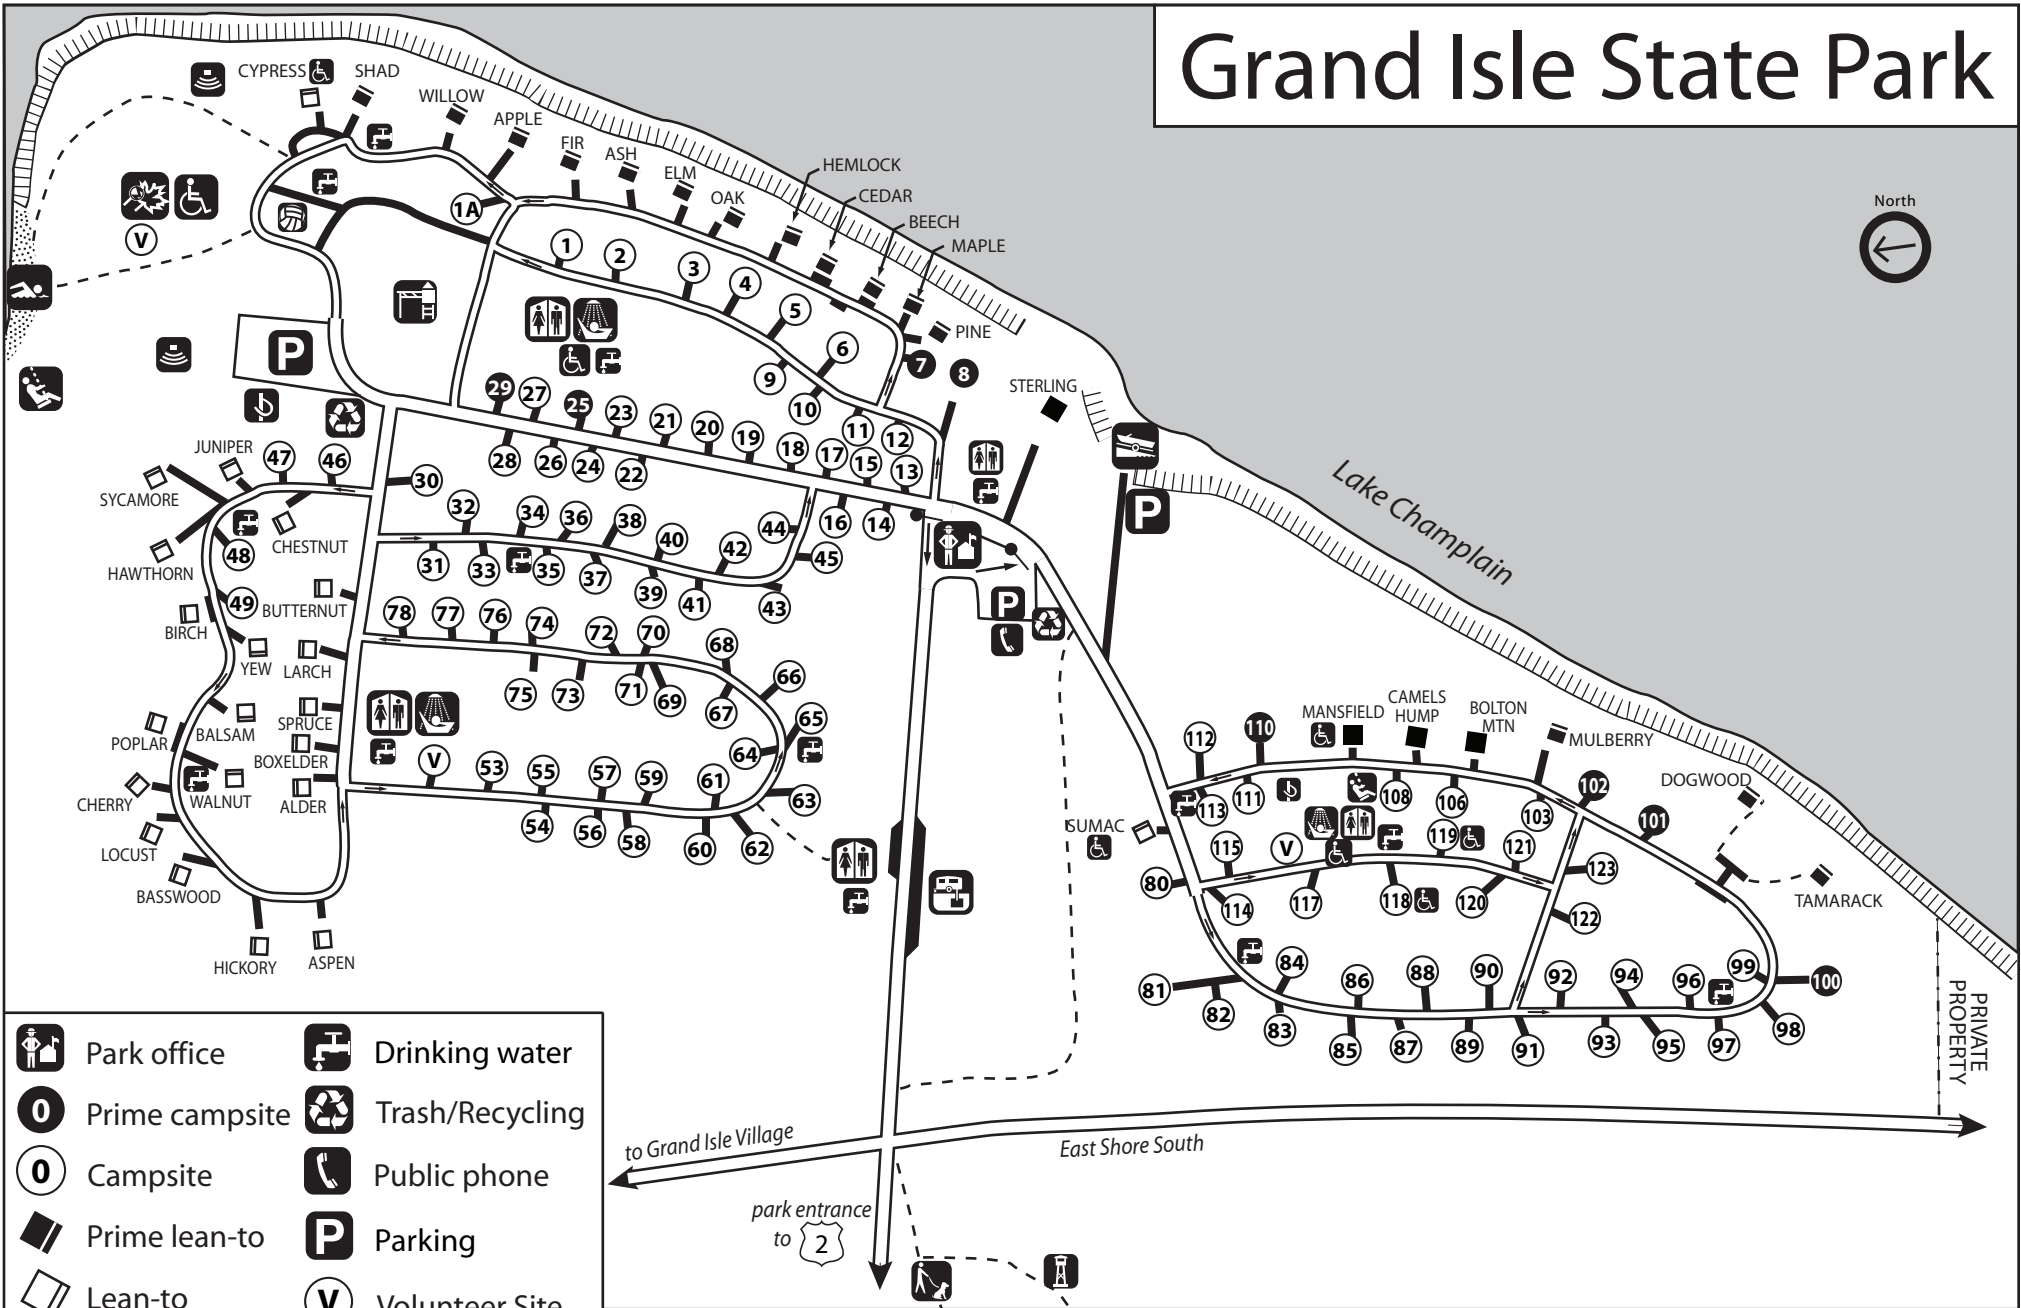

Grand Isle State Park

- | | |
|----------------|--------------------------------|
| Park office | Drinking water |
| Prime campsite | Trash/Recycling |
| Campsite | Public phone |
| Prime lean-to | Parking |
| Lean-to | Volunteer Site |
| Cabin | Nature Center |
| Restrooms | Wheelchair accessible facility |
| Showers (\$) | RV Sanitary Station |

- | | |
|---------------|----------------------|
| Playground | Swimming area |
| Swings | Boat launch |
| Horseshoe pit | Program/event area |
| Volleyball | Observation platform |

- | |
|-----------------------|
| Pets allowed on leash |
| Steep bank/Cliffs |
| Trail |
| Traffic direction |