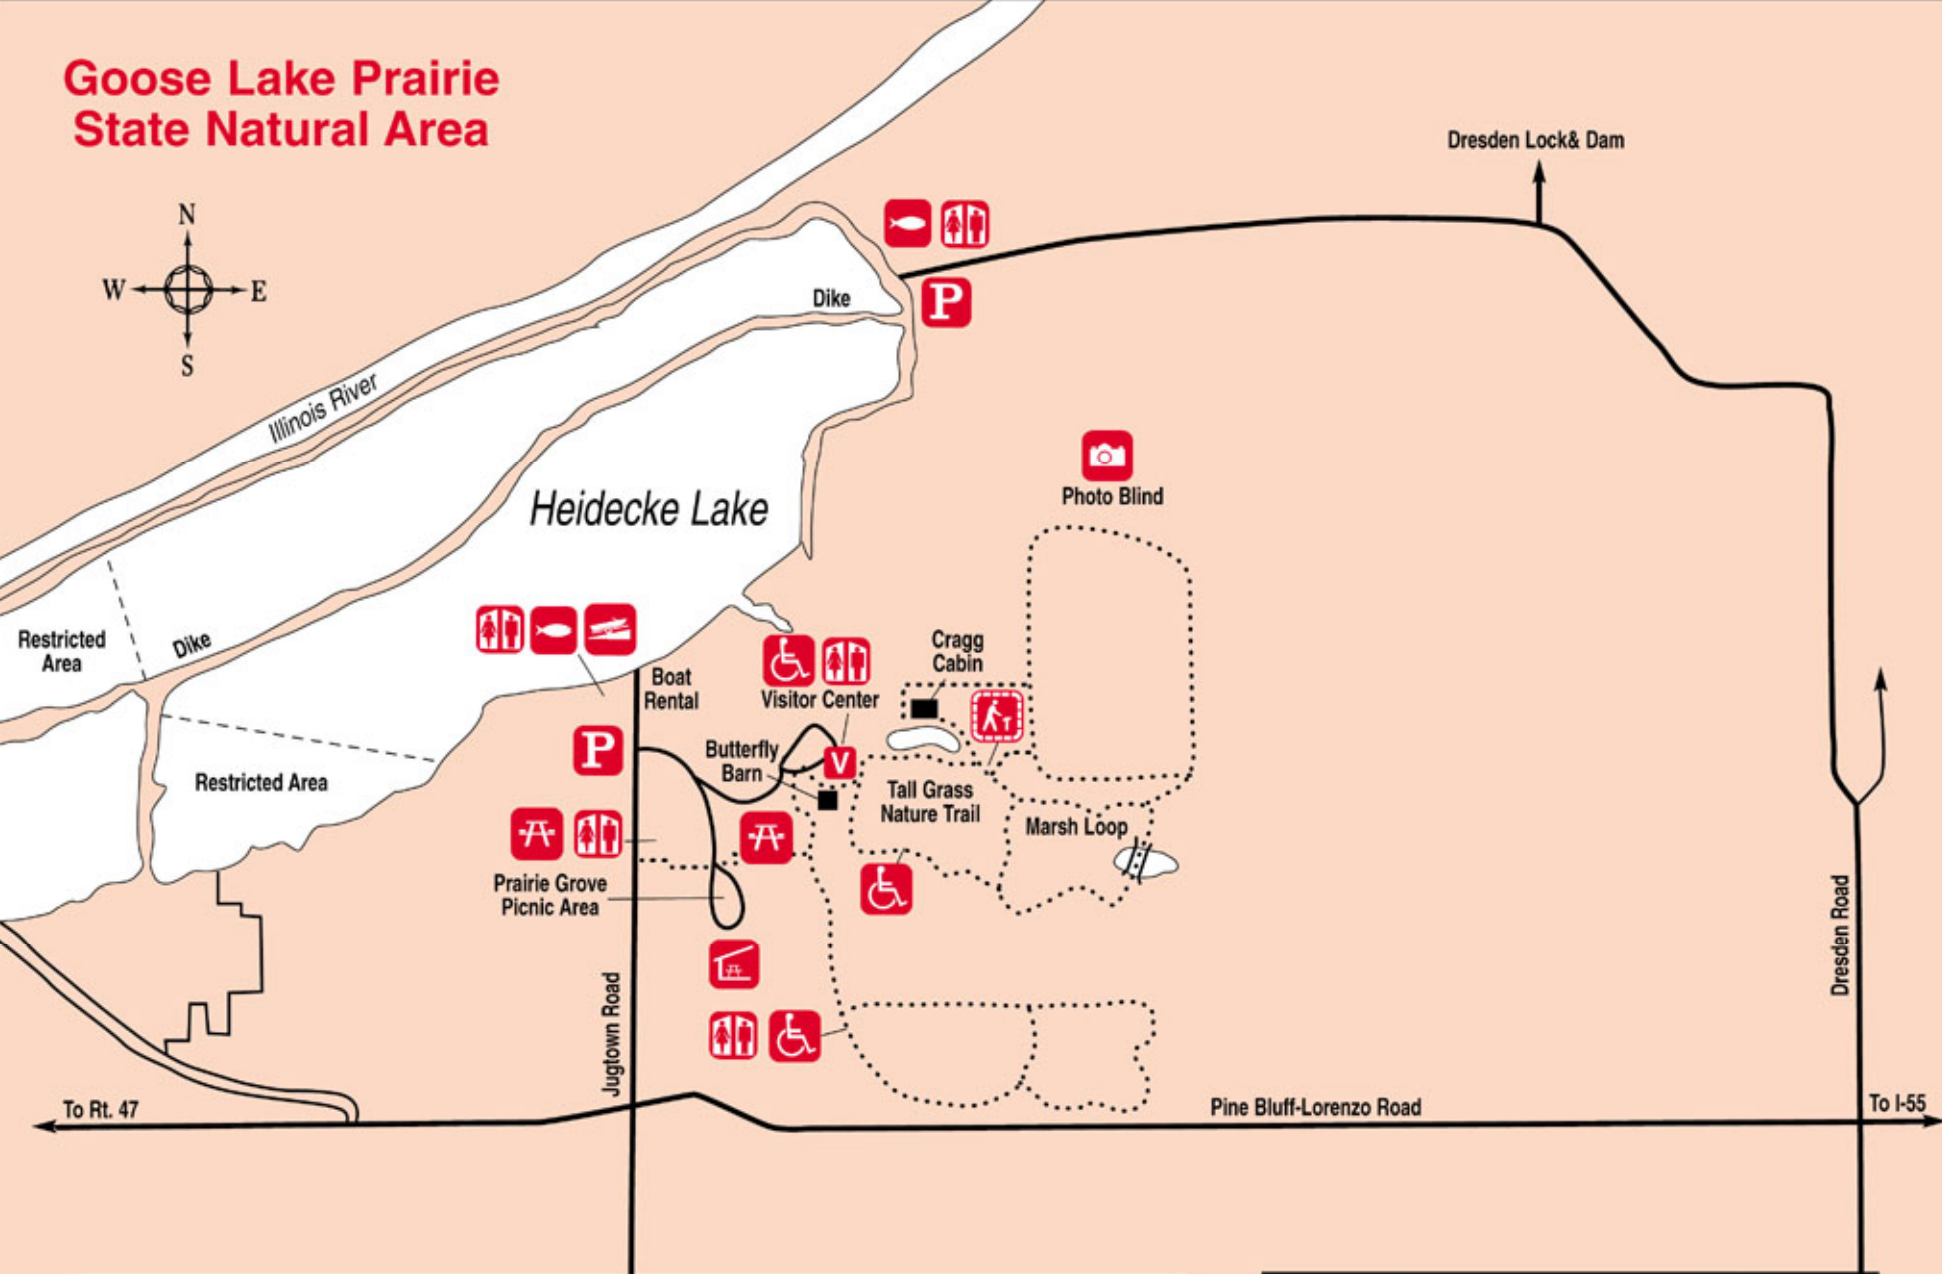

Goose Lake Prairie State Natural Area

Dresden Lock & Dam

Legend

Fishing Area

Handicapped Accessible

Restrooms

Foot Trail

Interpretive Trail

Photo Blind

Picnic Area

Boat Launch

Visitor Center

Picnic Shelter

Parking