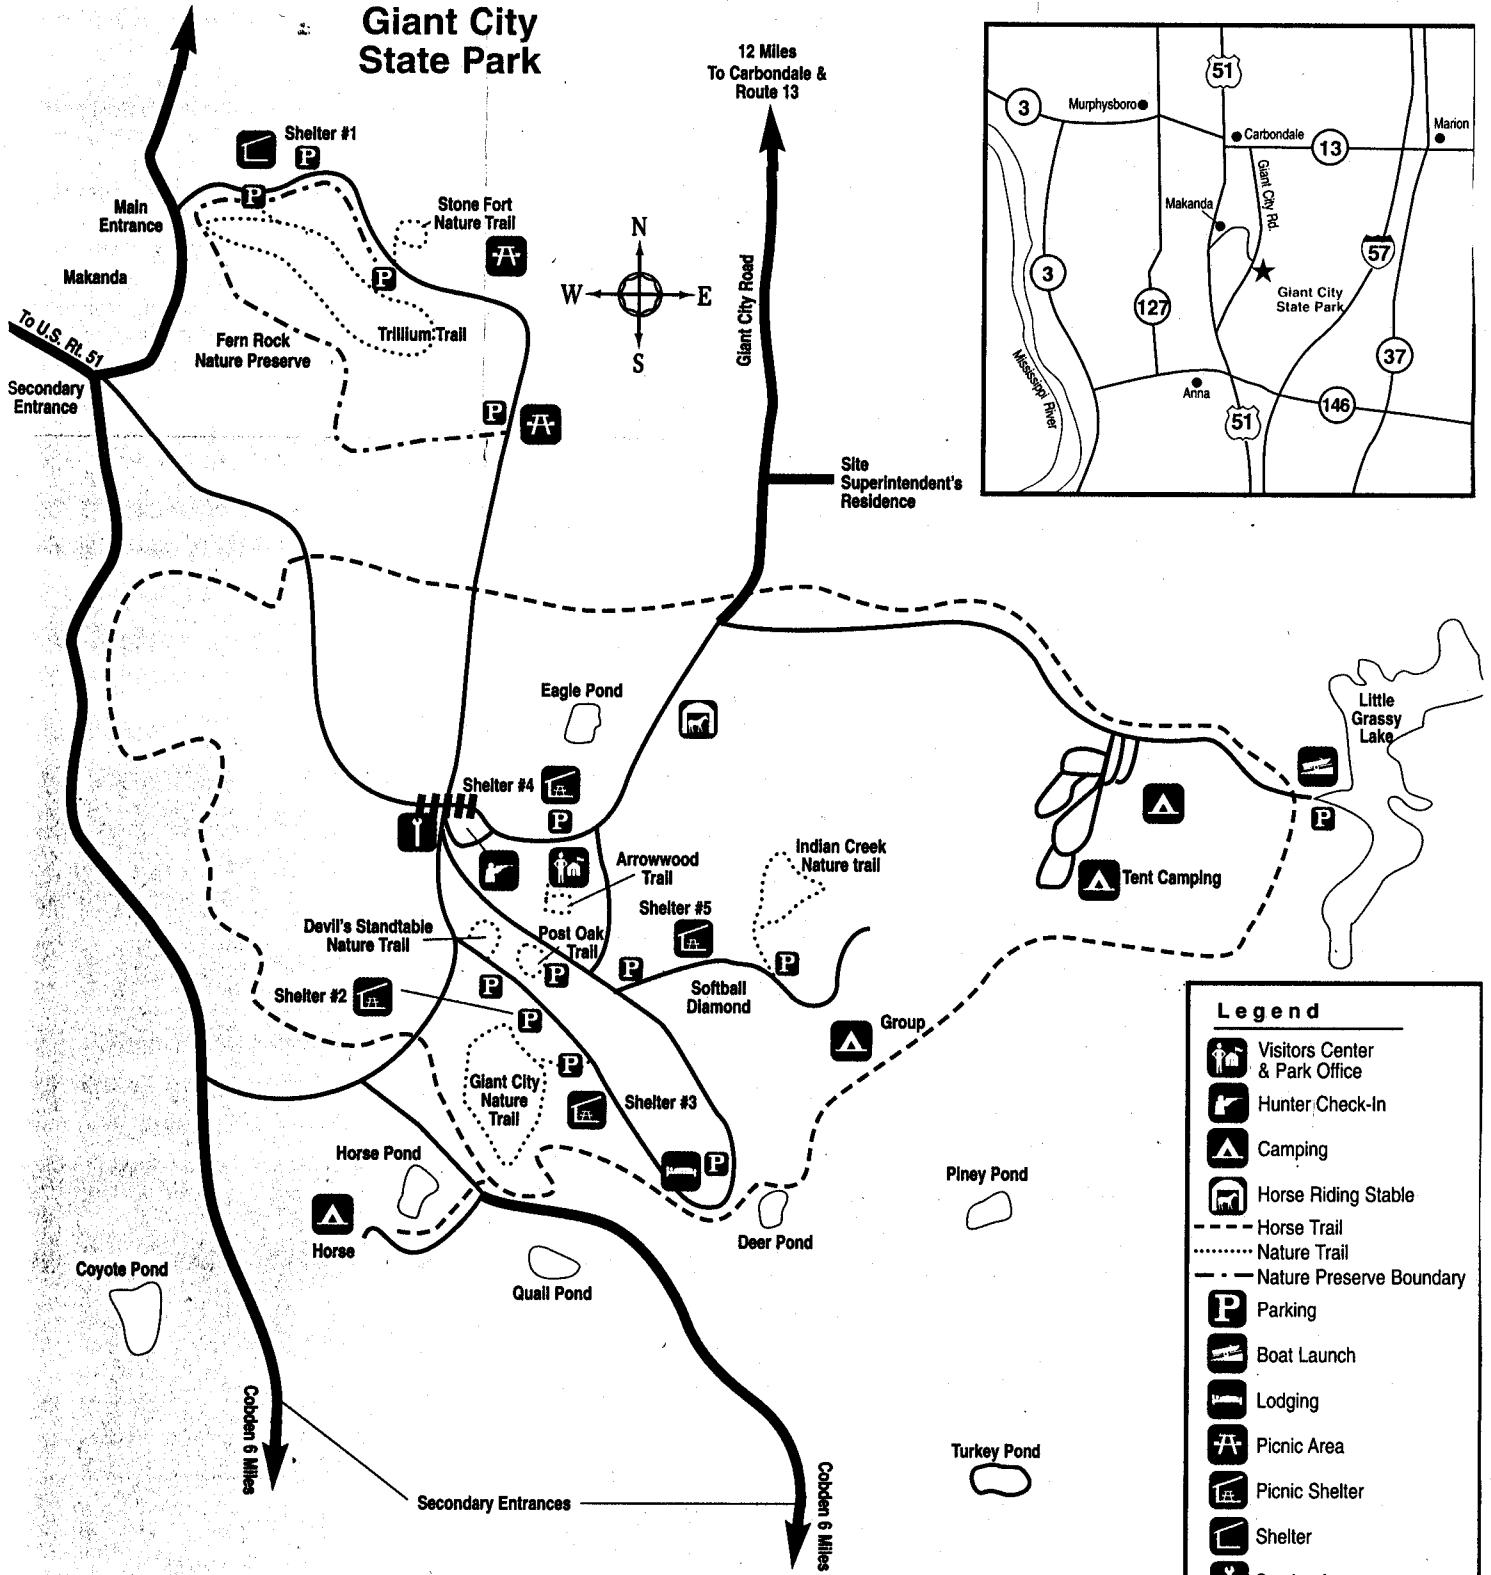

# Giant City State Park

12 Miles  
To Carbondale &  
Route 13

## Legend

-  Visitors Center & Park Office
-  Hunter/Check-In
-  Camping
-  Horse Riding Stable
-  Horse Trail
-  Nature Trail
-  Nature Preserve Boundary
-  Parking
-  Boat Launch
-  Lodging
-  Picnic Area
-  Picnic Shelter
-  Shelter
-  Service Area