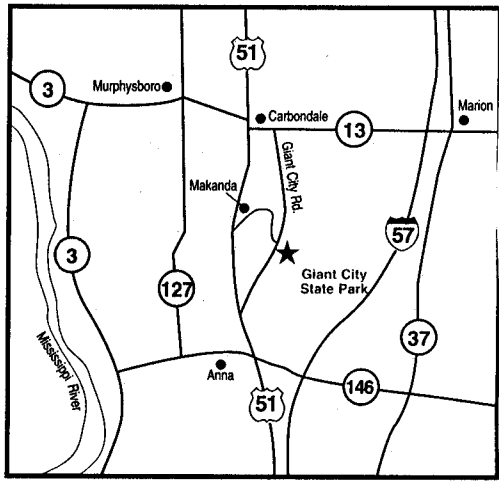

# Giant City State Park

12 Miles  
To Carbondale &  
Route 13

## Legend

-  Visitors Center & Park Office
-  Hunter/Check-In
-  Camping
-  Horse Riding Stable
-  Horse Trail
-  Nature Trail
-  Nature Preserve Boundary
-  Parking
-  Boat Launch
-  Lodging
-  Picnic Area
-  Picnic Shelter
-  Shelter
-  Service Area