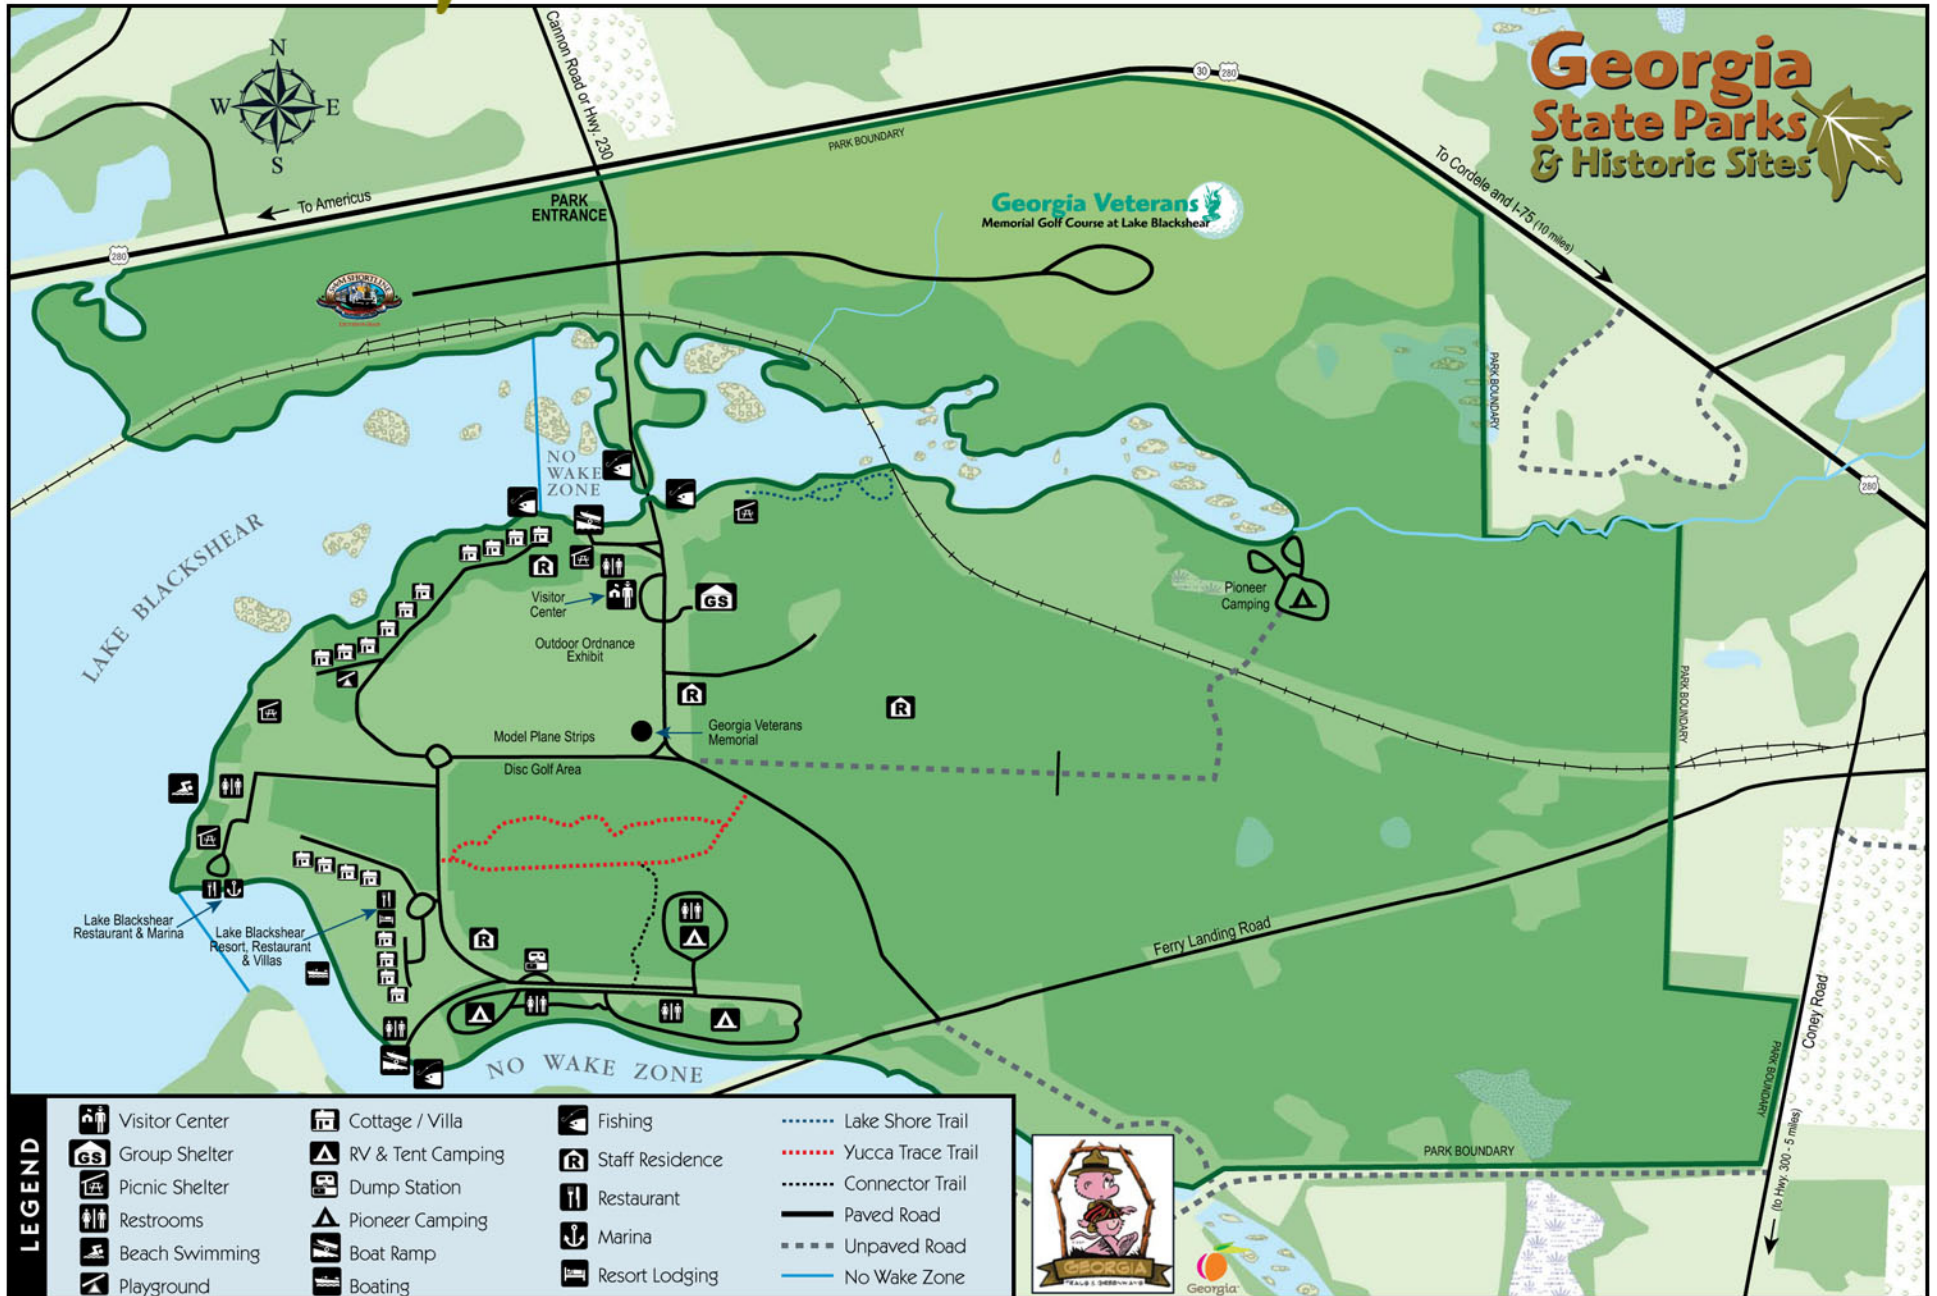

### Legend

- Phone
- Laundry
- Handicap Accessible
- Dump Station
- Picnic Shelter
- Parking
- Cottage
- Comfort/Rest Station
- Model Plane Strips
- Camping
- Dumpster
- Trails

# Georgia Veterans State Park & Resort

2459-A Highway 280 West  
 Cordele, Georgia 31015  
 229-276-2371

## Georgia State Parks & Historic Sites