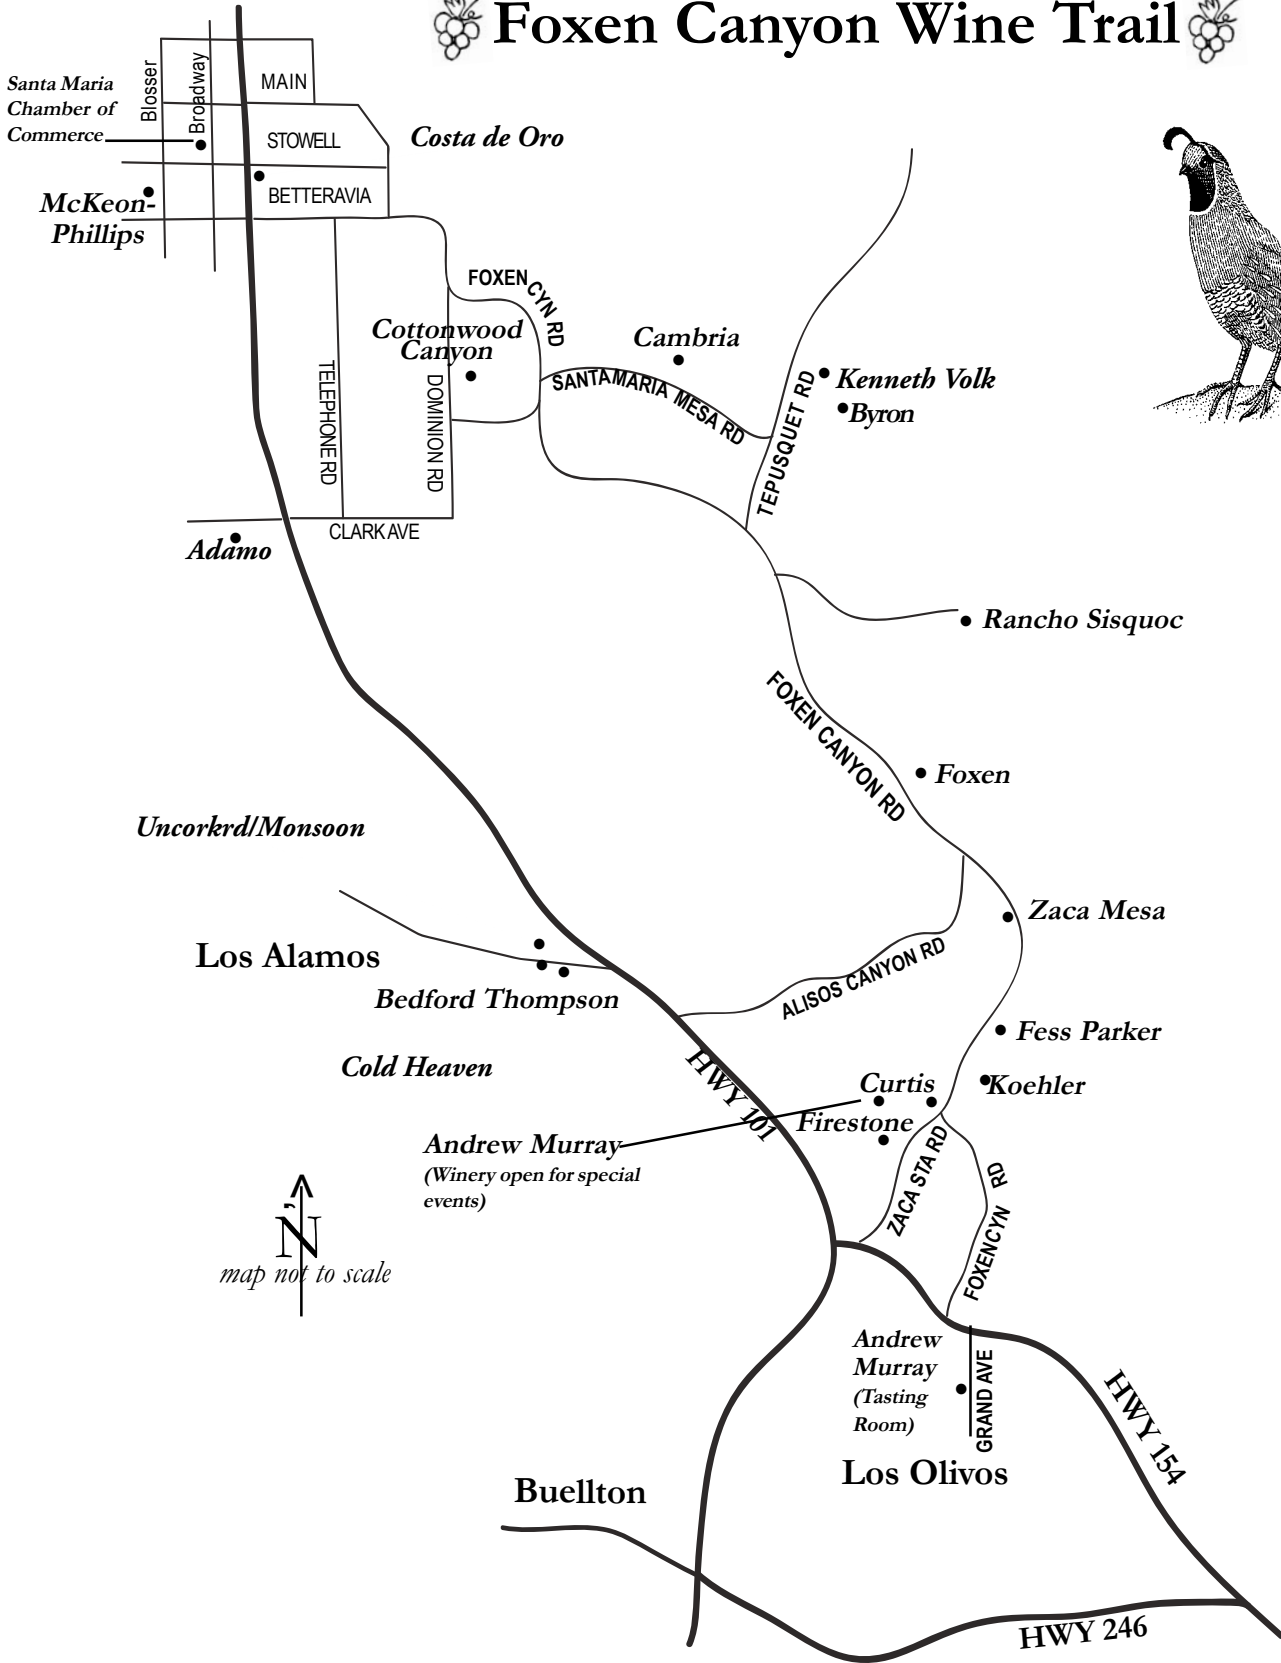

City of Santa
Maria

 **Foxen Canyon Wine Trail** 

50 miles north of Santa Barbara
100 miles north of Los Angeles