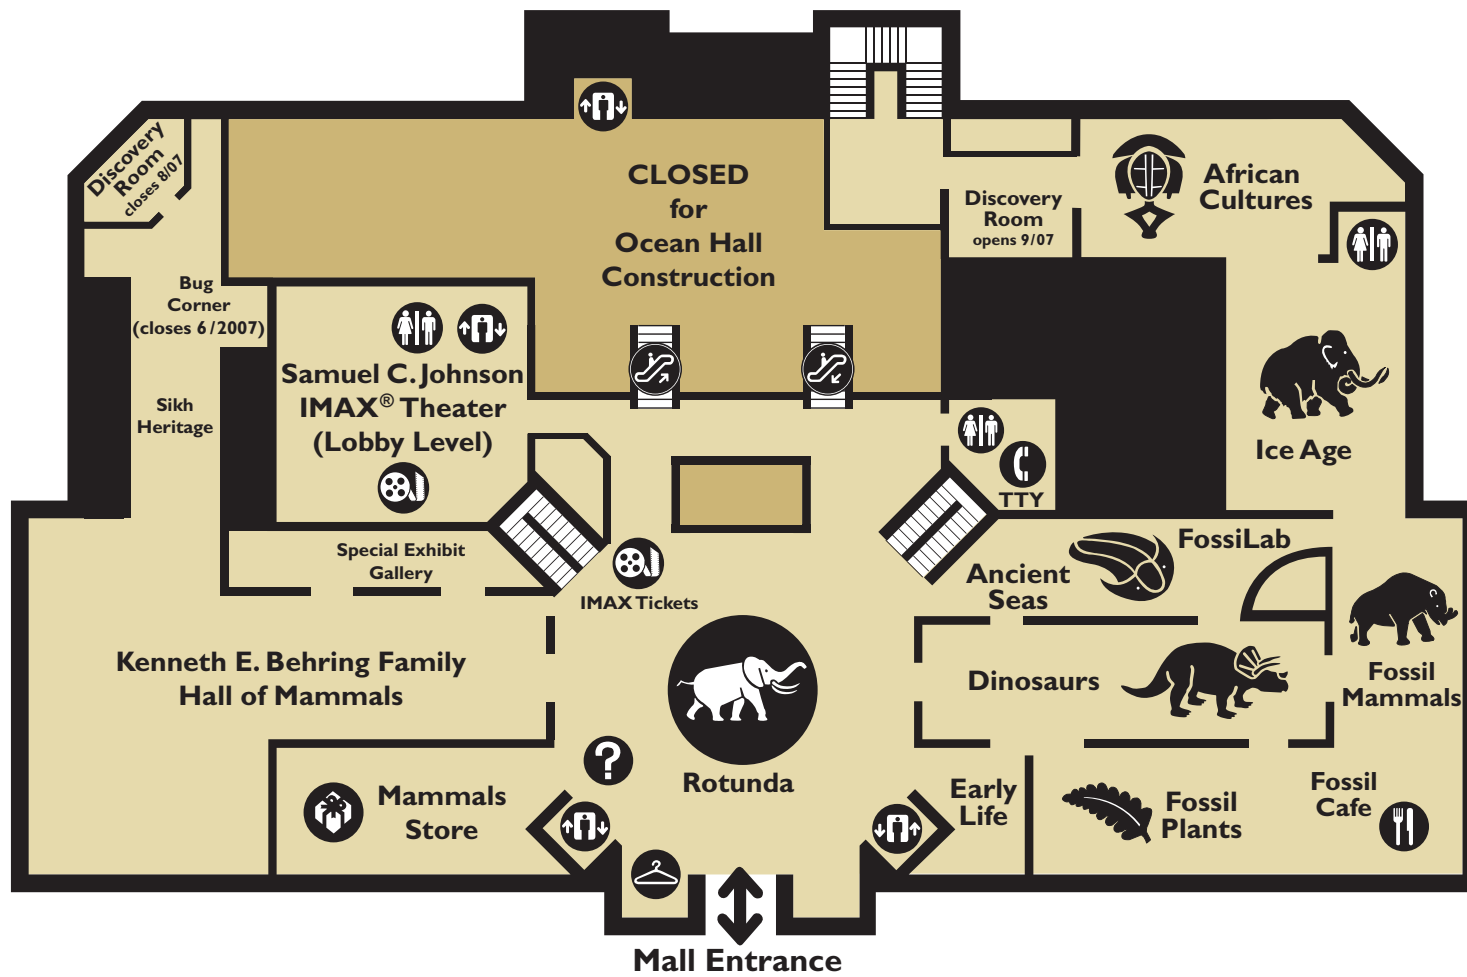

Smithsonian  
National Museum of Natural History

Constitution Avenue Entrance 

-  Security
-  Accessibility
-  Information Desk
-  Information Kiosk
-  Automated Teller
-  Rest Rooms
-  Museum Store
-  Elevator
-  Escalator
-  Telephone
-  Coat Room
-  Construction Areas

**Ground Floor**

**First Floor**

**Second Floor**