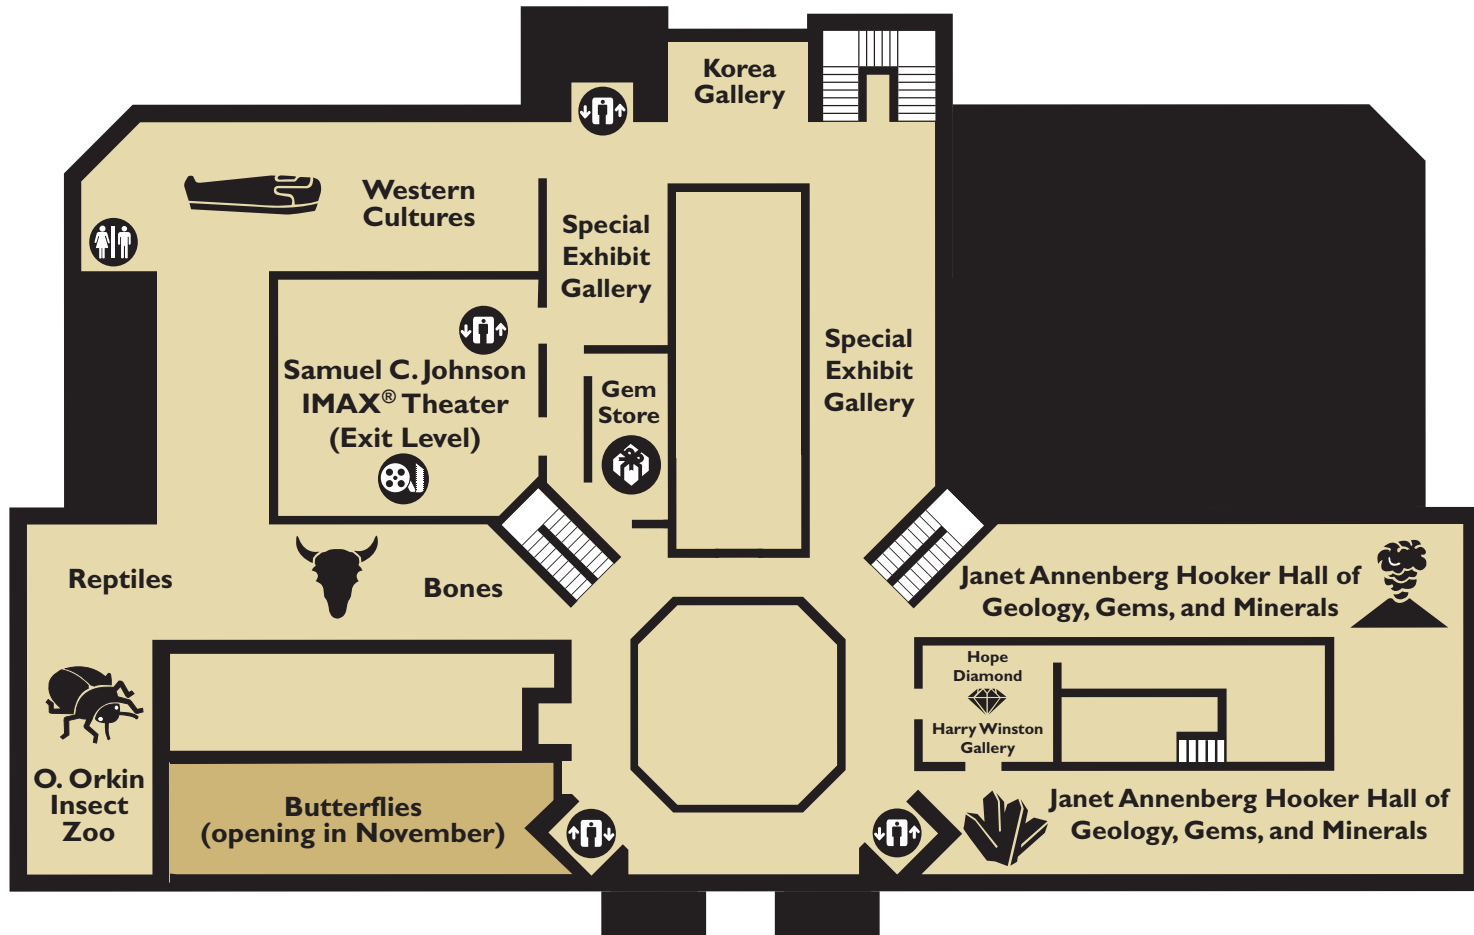

Smithsonian  
National Museum of Natural History

Constitution Avenue Entrance 

-  Security
-  Accessibility
-  Information Desk
-  Information Kiosk
-  Automated Teller
-  Rest Rooms
-  Museum Store
-  Elevator
-  Escalator
-  Telephone
-  Coat Room
-  Construction Areas

**Ground Floor**

**First Floor**

**Second Floor**