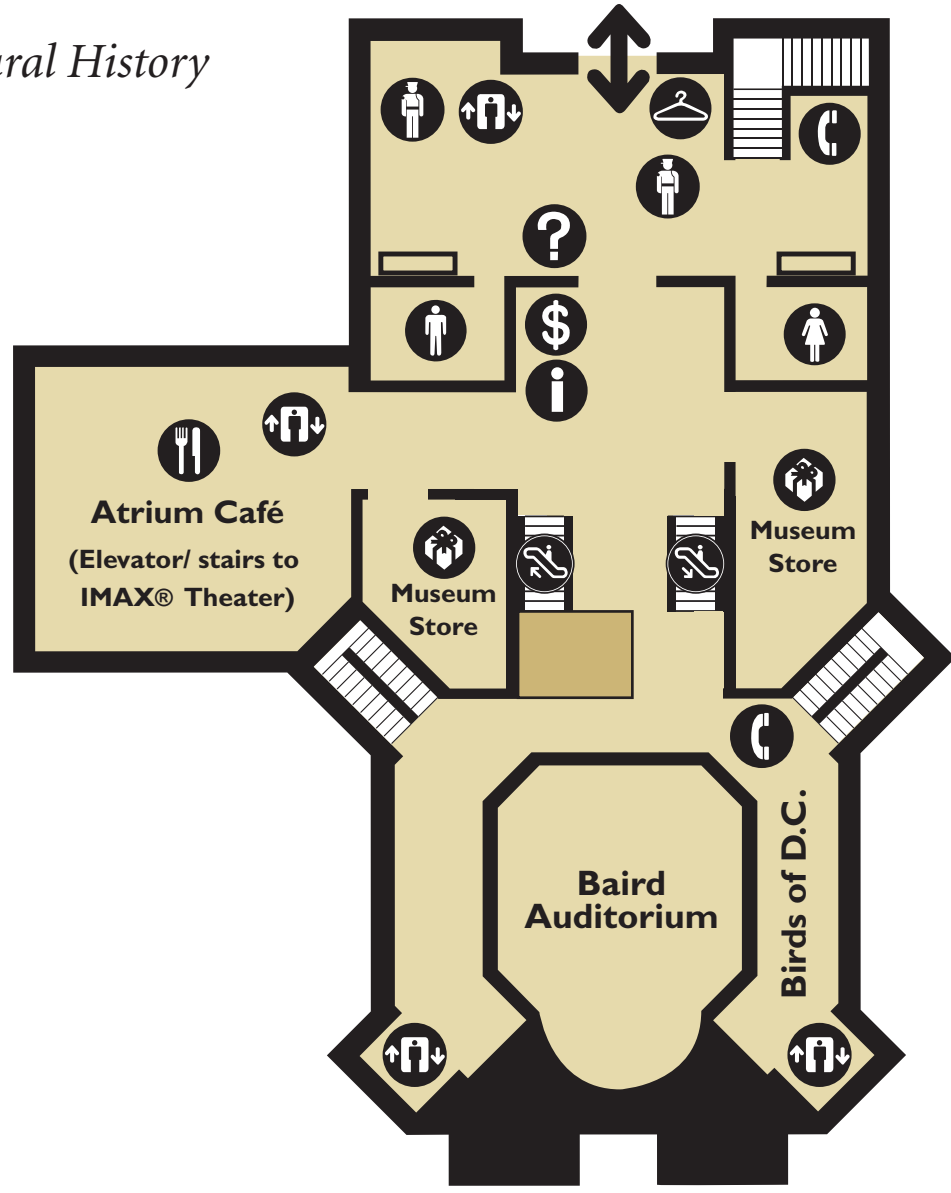

Smithsonian  
National Museum of Natural History

Constitution Avenue Entrance 

-  Security
-  Accessibility
-  Information Desk
-  Information Kiosk
-  Automated Teller
-  Rest Rooms
-  Museum Store
-  Elevator
-  Escalator
-  Telephone
-  Coat Room
-  Construction Areas

**Ground Floor**

**First Floor**

**Second Floor**