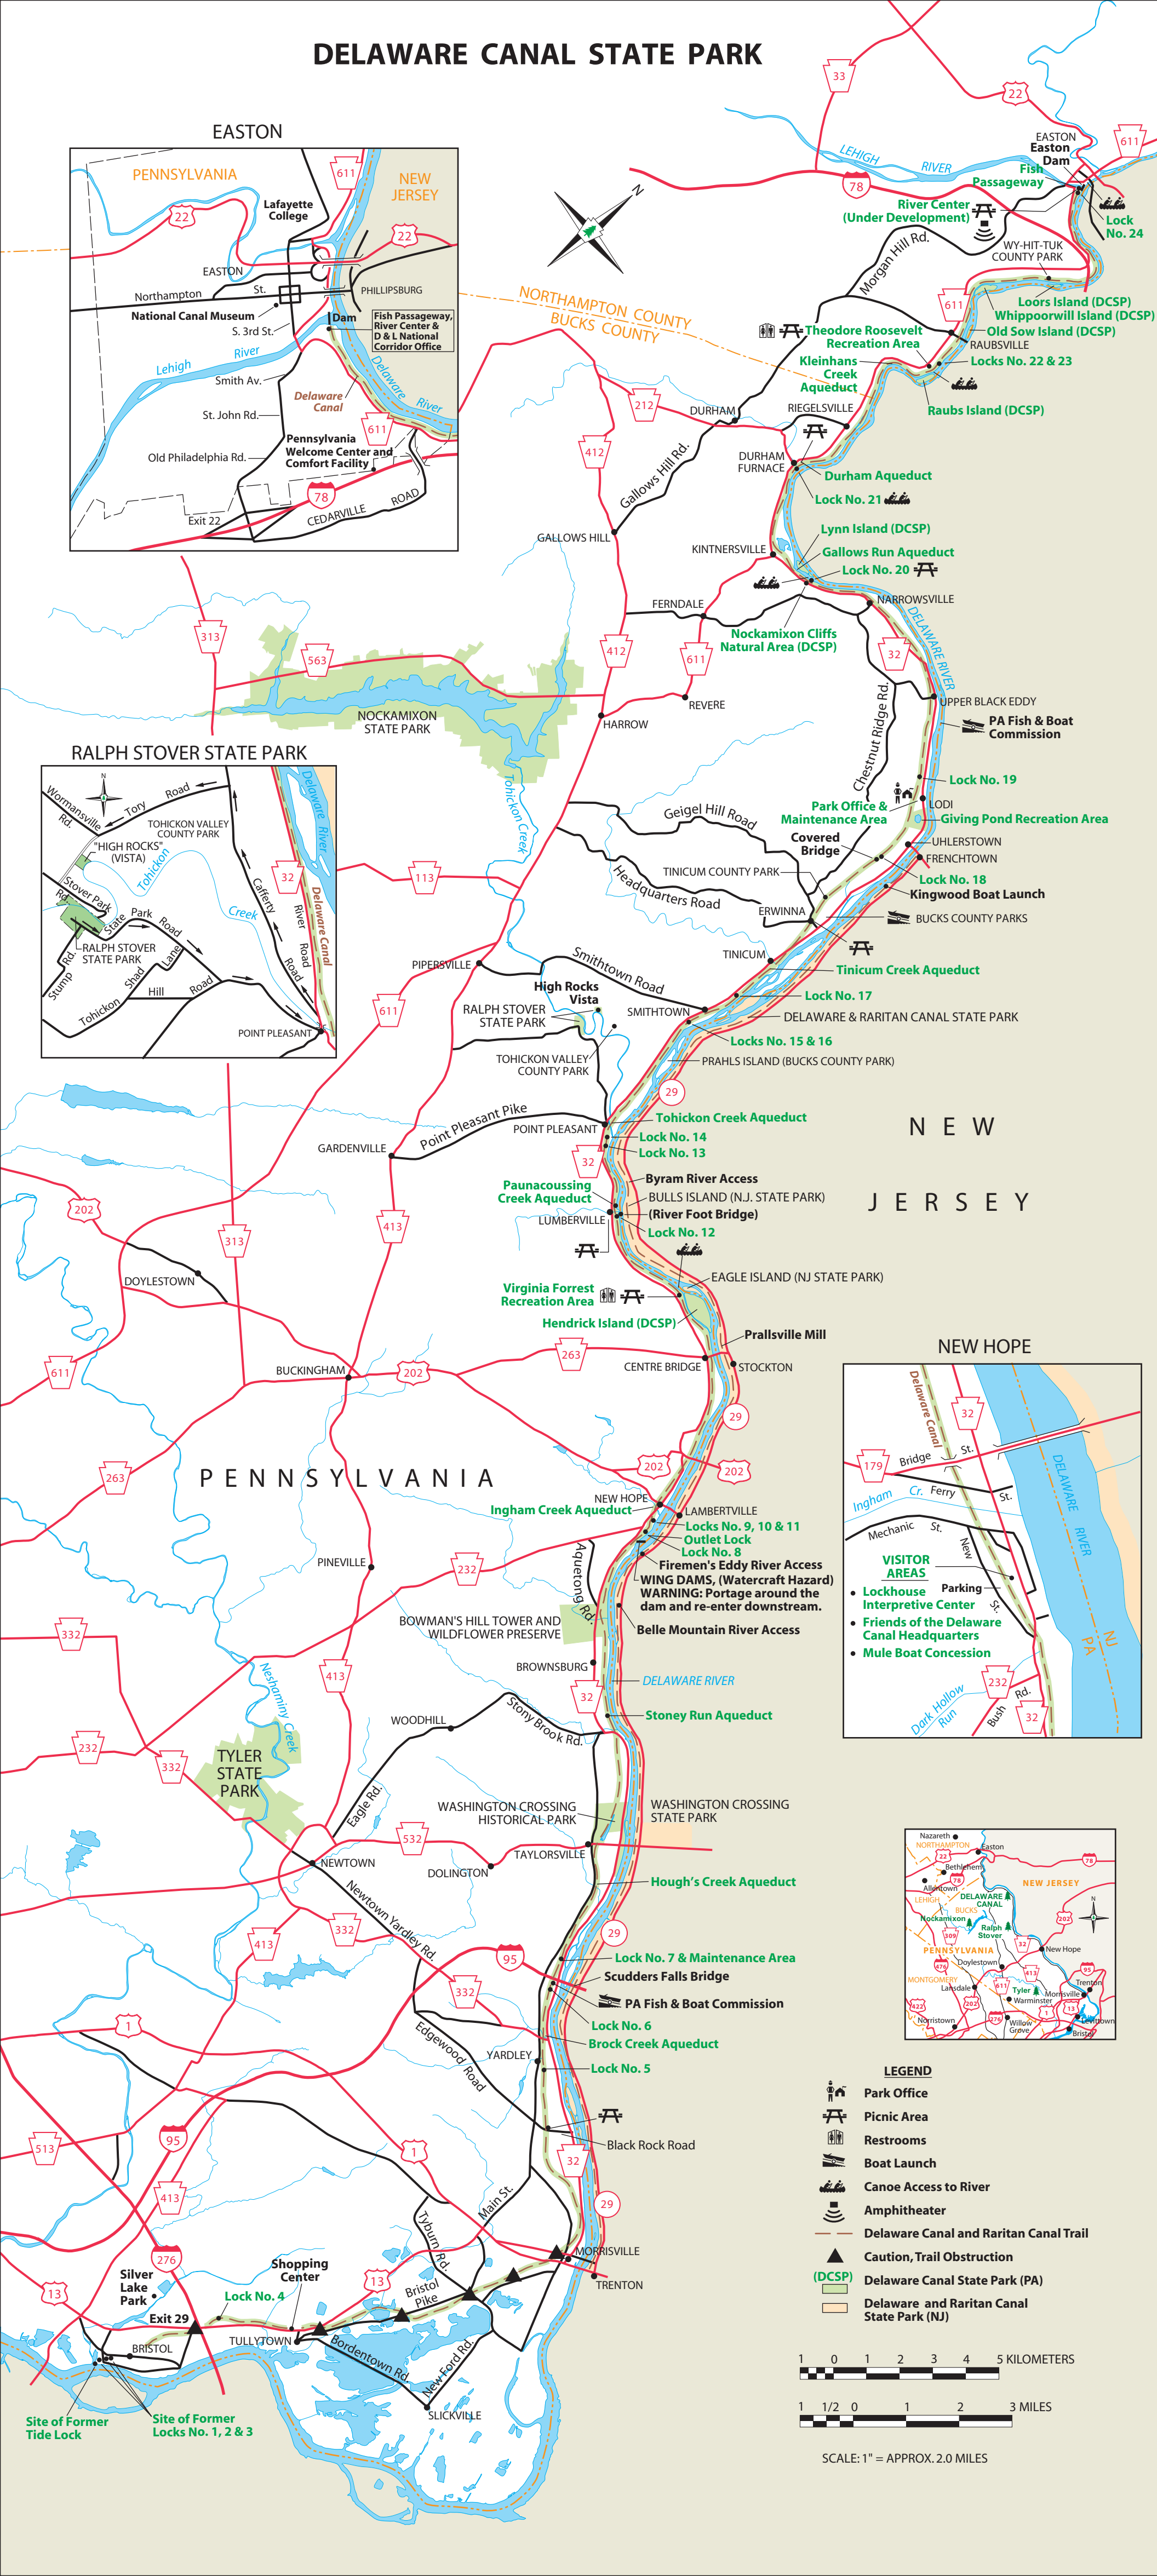

DELAWARE CANAL STATE PARK

EASTON

NORTHAMPTON COUNTY
BUCKS COUNTY

NEW
JERSEY

- LEGEND**
- Park Office
 - Picnic Area
 - Restrooms
 - Boat Launch
 - Canoe Access to River
 - Amphitheater
 - Delaware Canal and Raritan Canal Trail
 - Caution, Trail Obstruction
 - Delaware Canal State Park (PA)
 - Delaware and Raritan Canal State Park (NJ)

SCALE: 1" = APPROX. 2.0 MILES