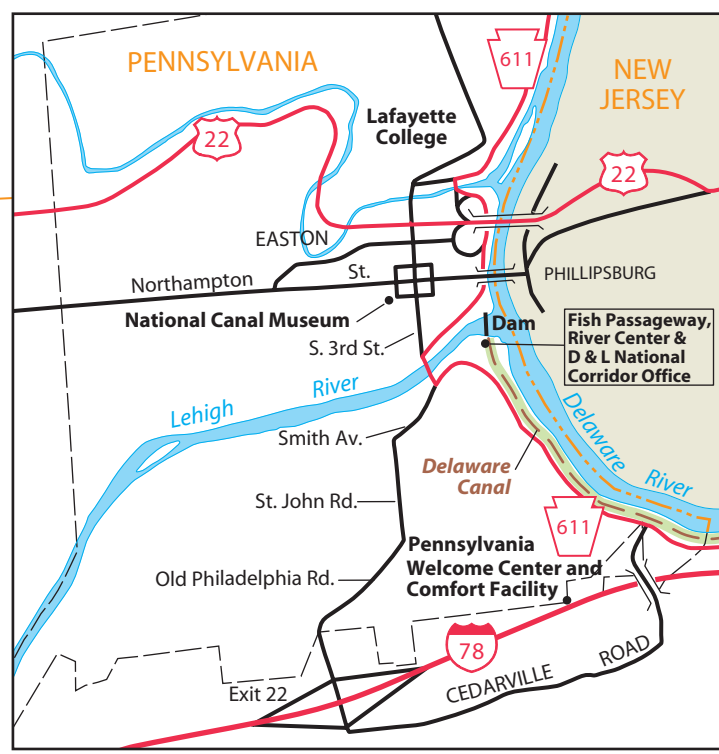

DELAWARE CANAL STATE PARK

EASTON

NORTHAMPTON COUNTY
BUCKS COUNTY

NEW
JERSEY

- LEGEND**
- Park Office
 - Picnic Area
 - Restrooms
 - Boat Launch
 - Canoe Access to River
 - Amphitheater
 - Delaware Canal and Raritan Canal Trail
 - Caution, Trail Obstruction
 - Delaware Canal State Park (PA)
 - Delaware and Raritan Canal State Park (NJ)

SCALE: 1" = APPROX. 2.0 MILES