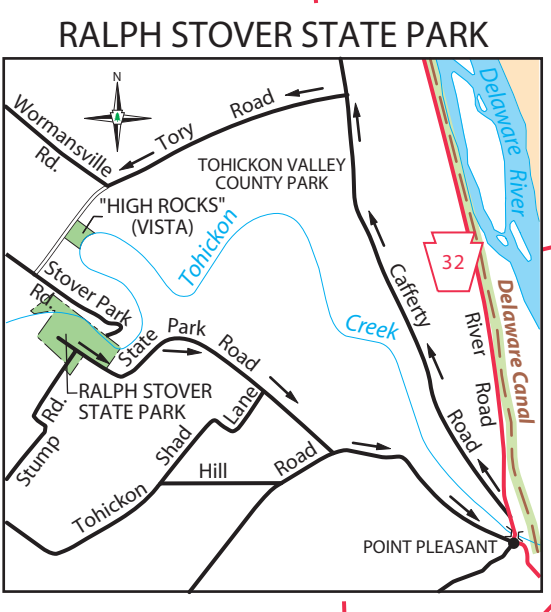

DELAWARE CANAL STATE PARK

EASTON

NORTHAMPTON COUNTY
BUCKS COUNTY

NEW
JERSEY

- LEGEND**
- Park Office
 - Picnic Area
 - Restrooms
 - Boat Launch
 - Canoe Access to River
 - Amphitheater
 - Delaware Canal and Raritan Canal Trail
 - Caution, Trail Obstruction
 - Delaware Canal State Park (PA)
 - Delaware and Raritan Canal State Park (NJ)

SCALE: 1" = APPROX. 2.0 MILES