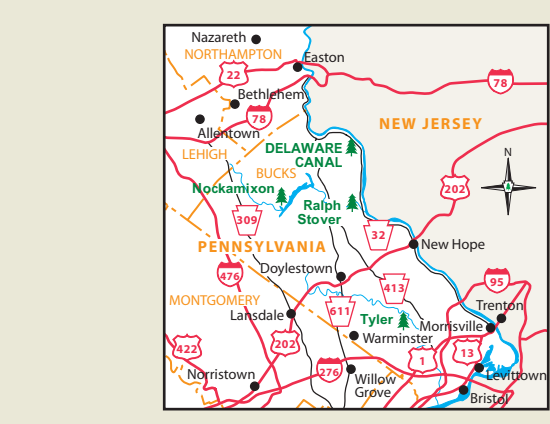

DELAWARE CANAL STATE PARK

EASTON

NORTHAMPTON COUNTY
BUCKS COUNTY

NEW
JERSEY

- LEGEND**
- Park Office
 - Picnic Area
 - Restrooms
 - Boat Launch
 - Canoe Access to River
 - Amphitheater
 - Delaware Canal and Raritan Canal Trail
 - Caution, Trail Obstruction
 - Delaware Canal State Park (PA)
 - Delaware and Raritan Canal State Park (NJ)

SCALE: 1" = APPROX. 2.0 MILES