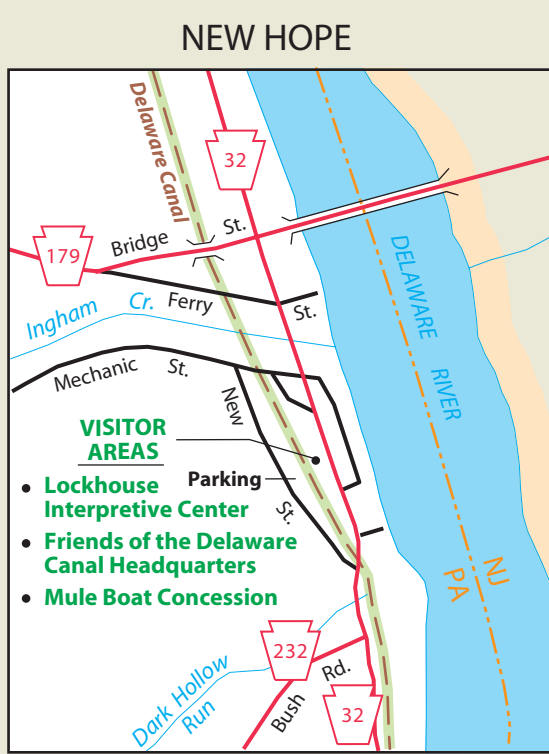

DELAWARE CANAL STATE PARK

EASTON

NORTHAMPTON COUNTY
BUCKS COUNTY

NEW
JERSEY

- LEGEND**
- Park Office
 - Picnic Area
 - Restrooms
 - Boat Launch
 - Canoe Access to River
 - Amphitheater
 - Delaware Canal and Raritan Canal Trail
 - Caution, Trail Obstruction
 - Delaware Canal State Park (PA)
 - Delaware and Raritan Canal State Park (NJ)

SCALE: 1" = APPROX. 2.0 MILES