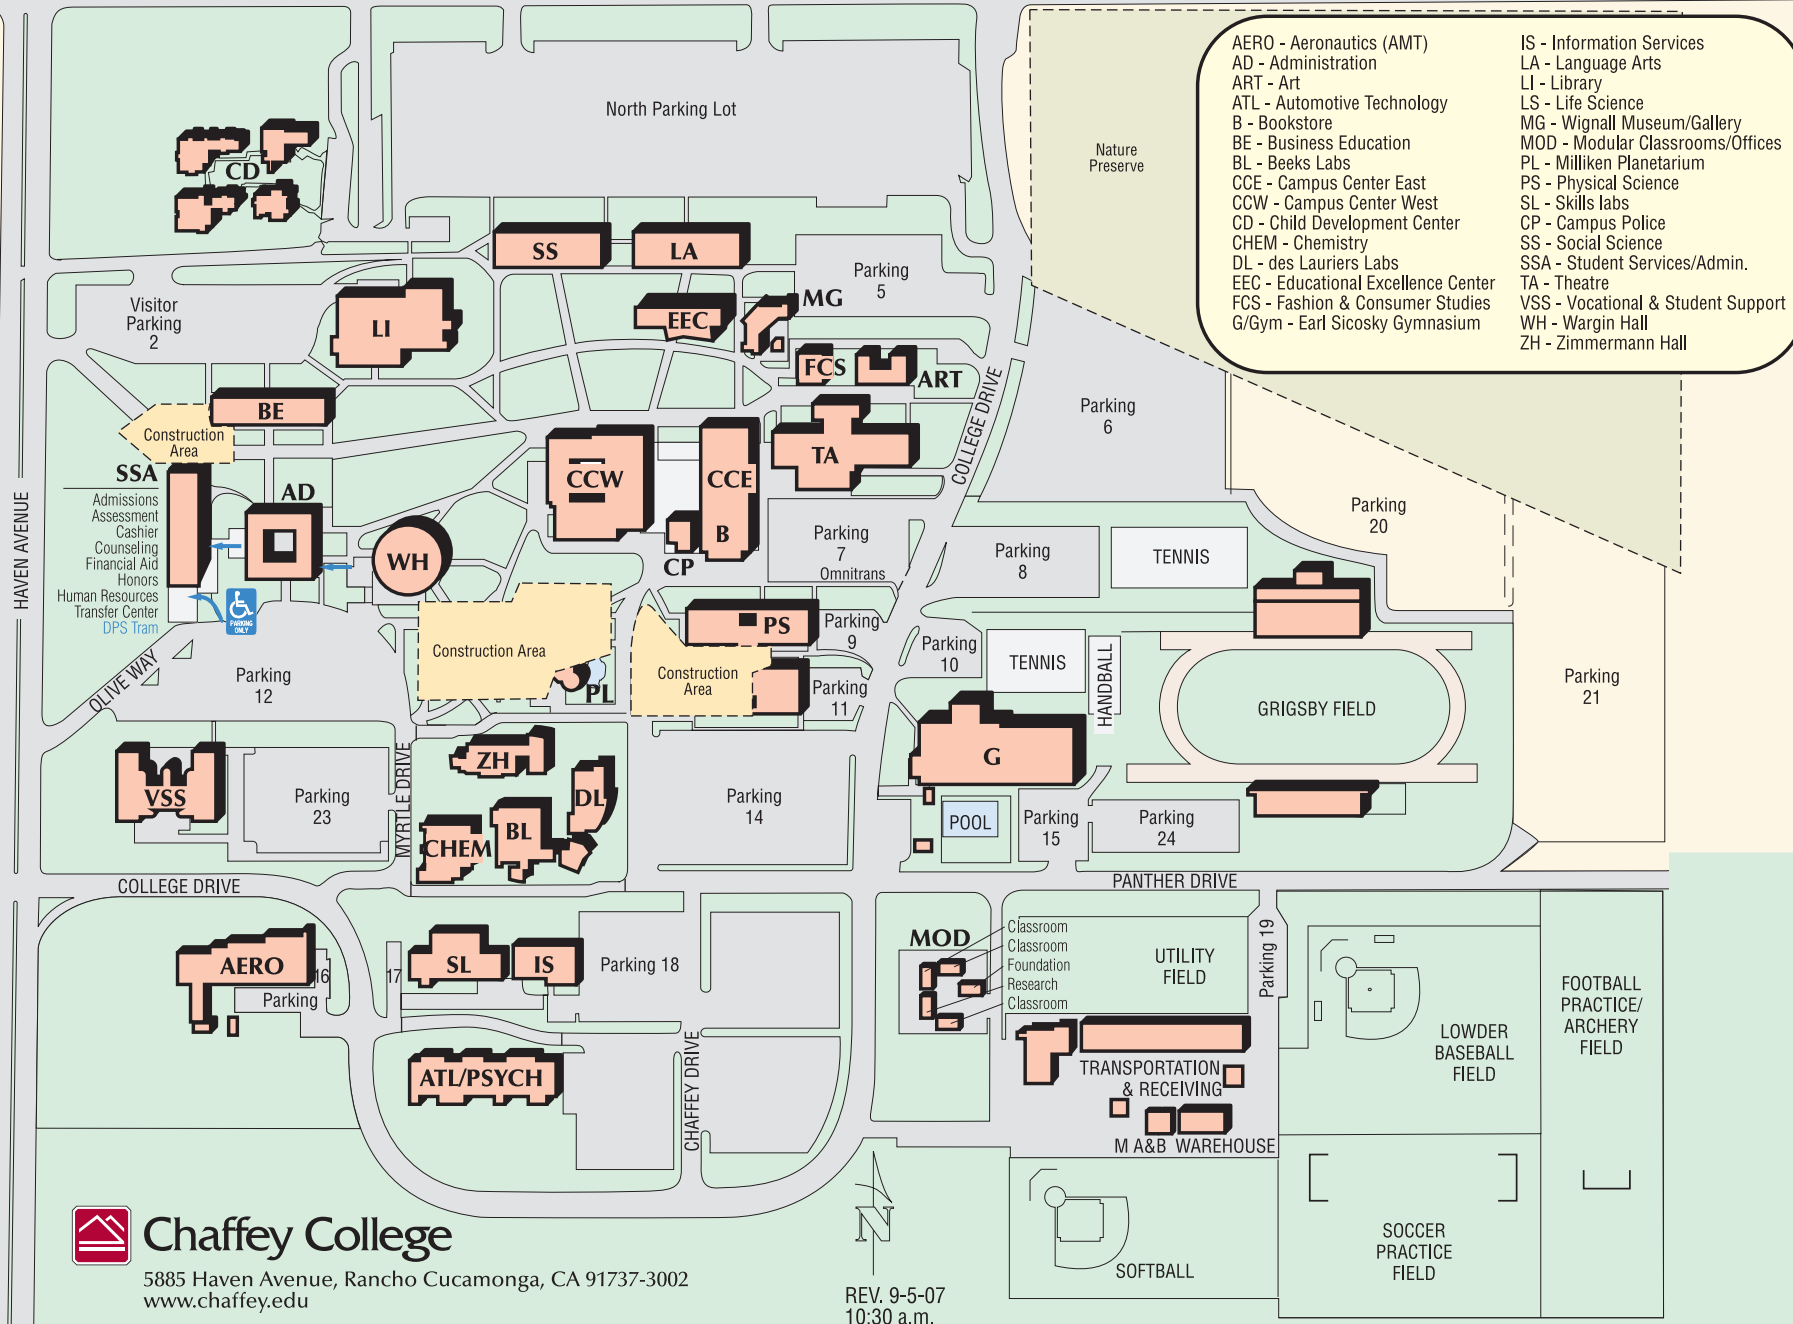

- AERO - Aeronautics (AMT)
- AD - Administration
- ART - Art
- ATL - Automotive Technology
- B - Bookstore
- BE - Business Education
- BL - Beeks Labs
- CCE - Campus Center East
- CCW - Campus Center West
- CD - Child Development Center
- CHEM - Chemistry
- DL - des Lauriers Labs
- EEC - Educational Excellence Center
- FCS - Fashion & Consumer Studies
- G/Gym - Earl Sicosky Gymnasium
- IS - Information Services
- LA - Language Arts
- LI - Library
- LS - Life Science
- MG - Wignall Museum/Gallery
- MOD - Modular Classrooms/Offices
- PL - Milliken Planetarium
- PS - Physical Science
- SL - Skills labs
- CP - Campus Police
- SS - Social Science
- SSA - Student Services/Admin.
- TA - Theatre
- VSS - Vocational & Student Support
- WH - Wargin Hall
- ZH - Zimmermann Hall

Chaffey College

5885 Haven Avenue, Rancho Cucamonga, CA 91737-3002
www.chaffey.edu

REV. 9-5-07
 10:30 a.m.