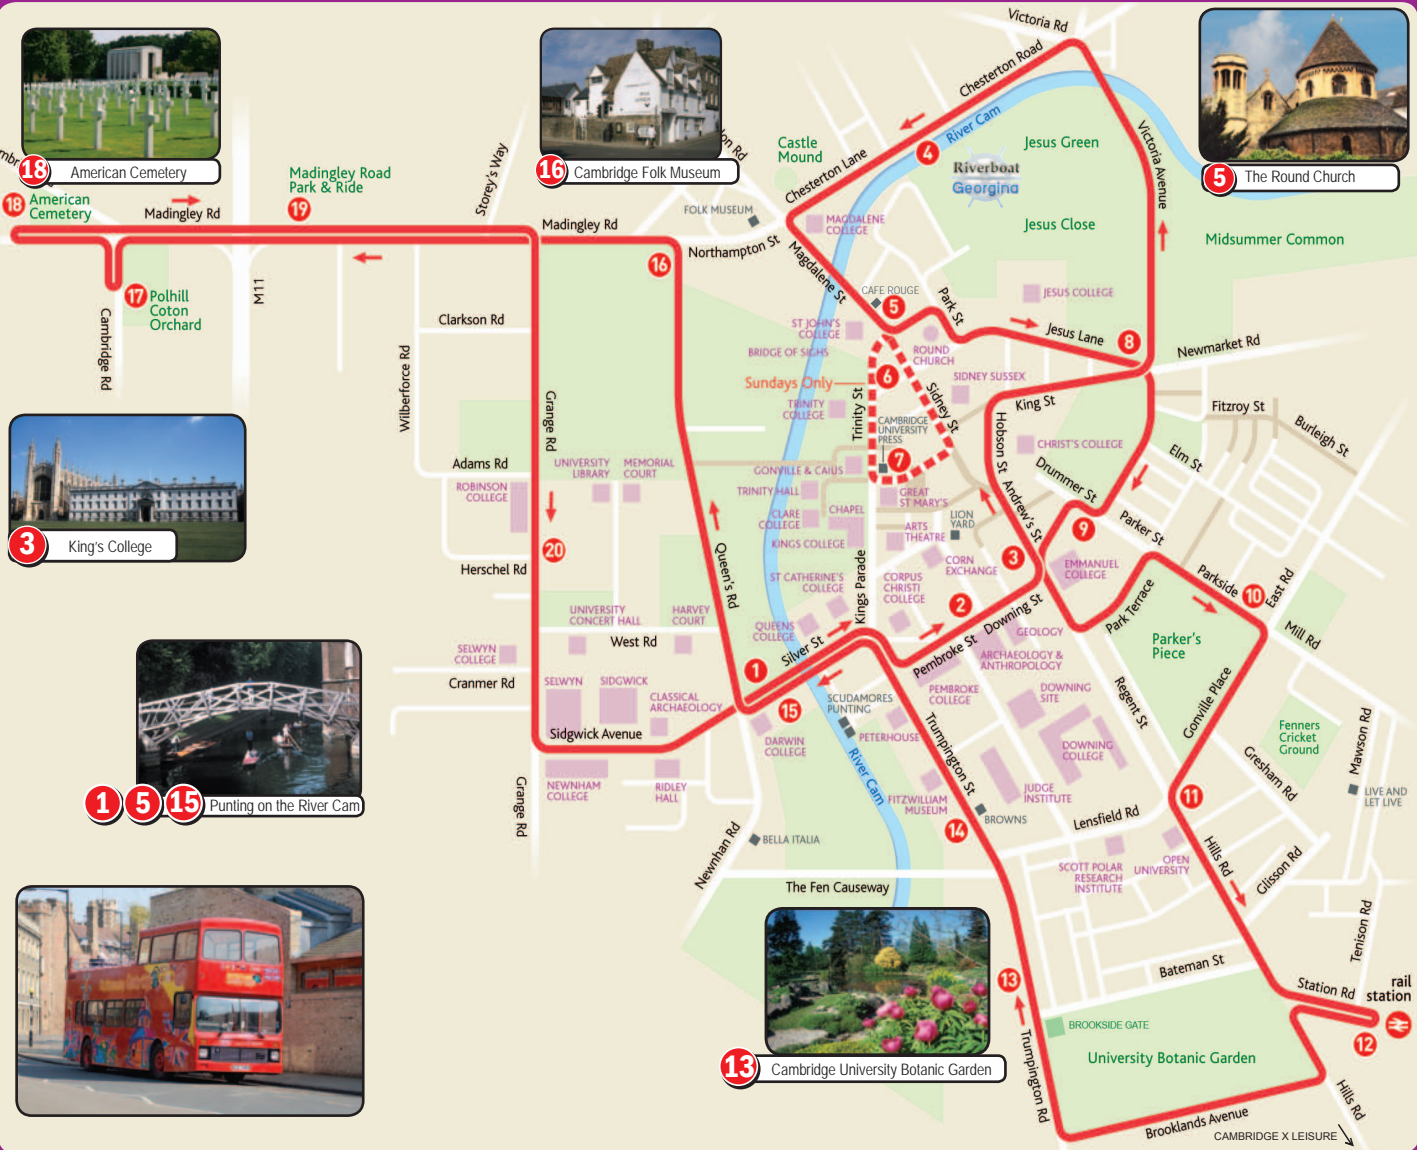

18 American Cemetery

19 Madingley Road Park & Ride

16 Cambridge Folk Museum

5 The Round Church

18 American Cemetery

17 Polhill Cotton Orchard

3 King's College

1 5 15 Punting on the River Cam

13 Cambridge University Botanic Garden

18 American Cemetery

17 Polhill Cotton Orchard

3 King's College

1 5 15 Punting on the River Cam

13 Cambridge University Botanic Garden

18 American Cemetery

17 Polhill Cotton Orchard

3 King's College

1 5 15 Punting on the River Cam

13 Cambridge University Botanic Garden