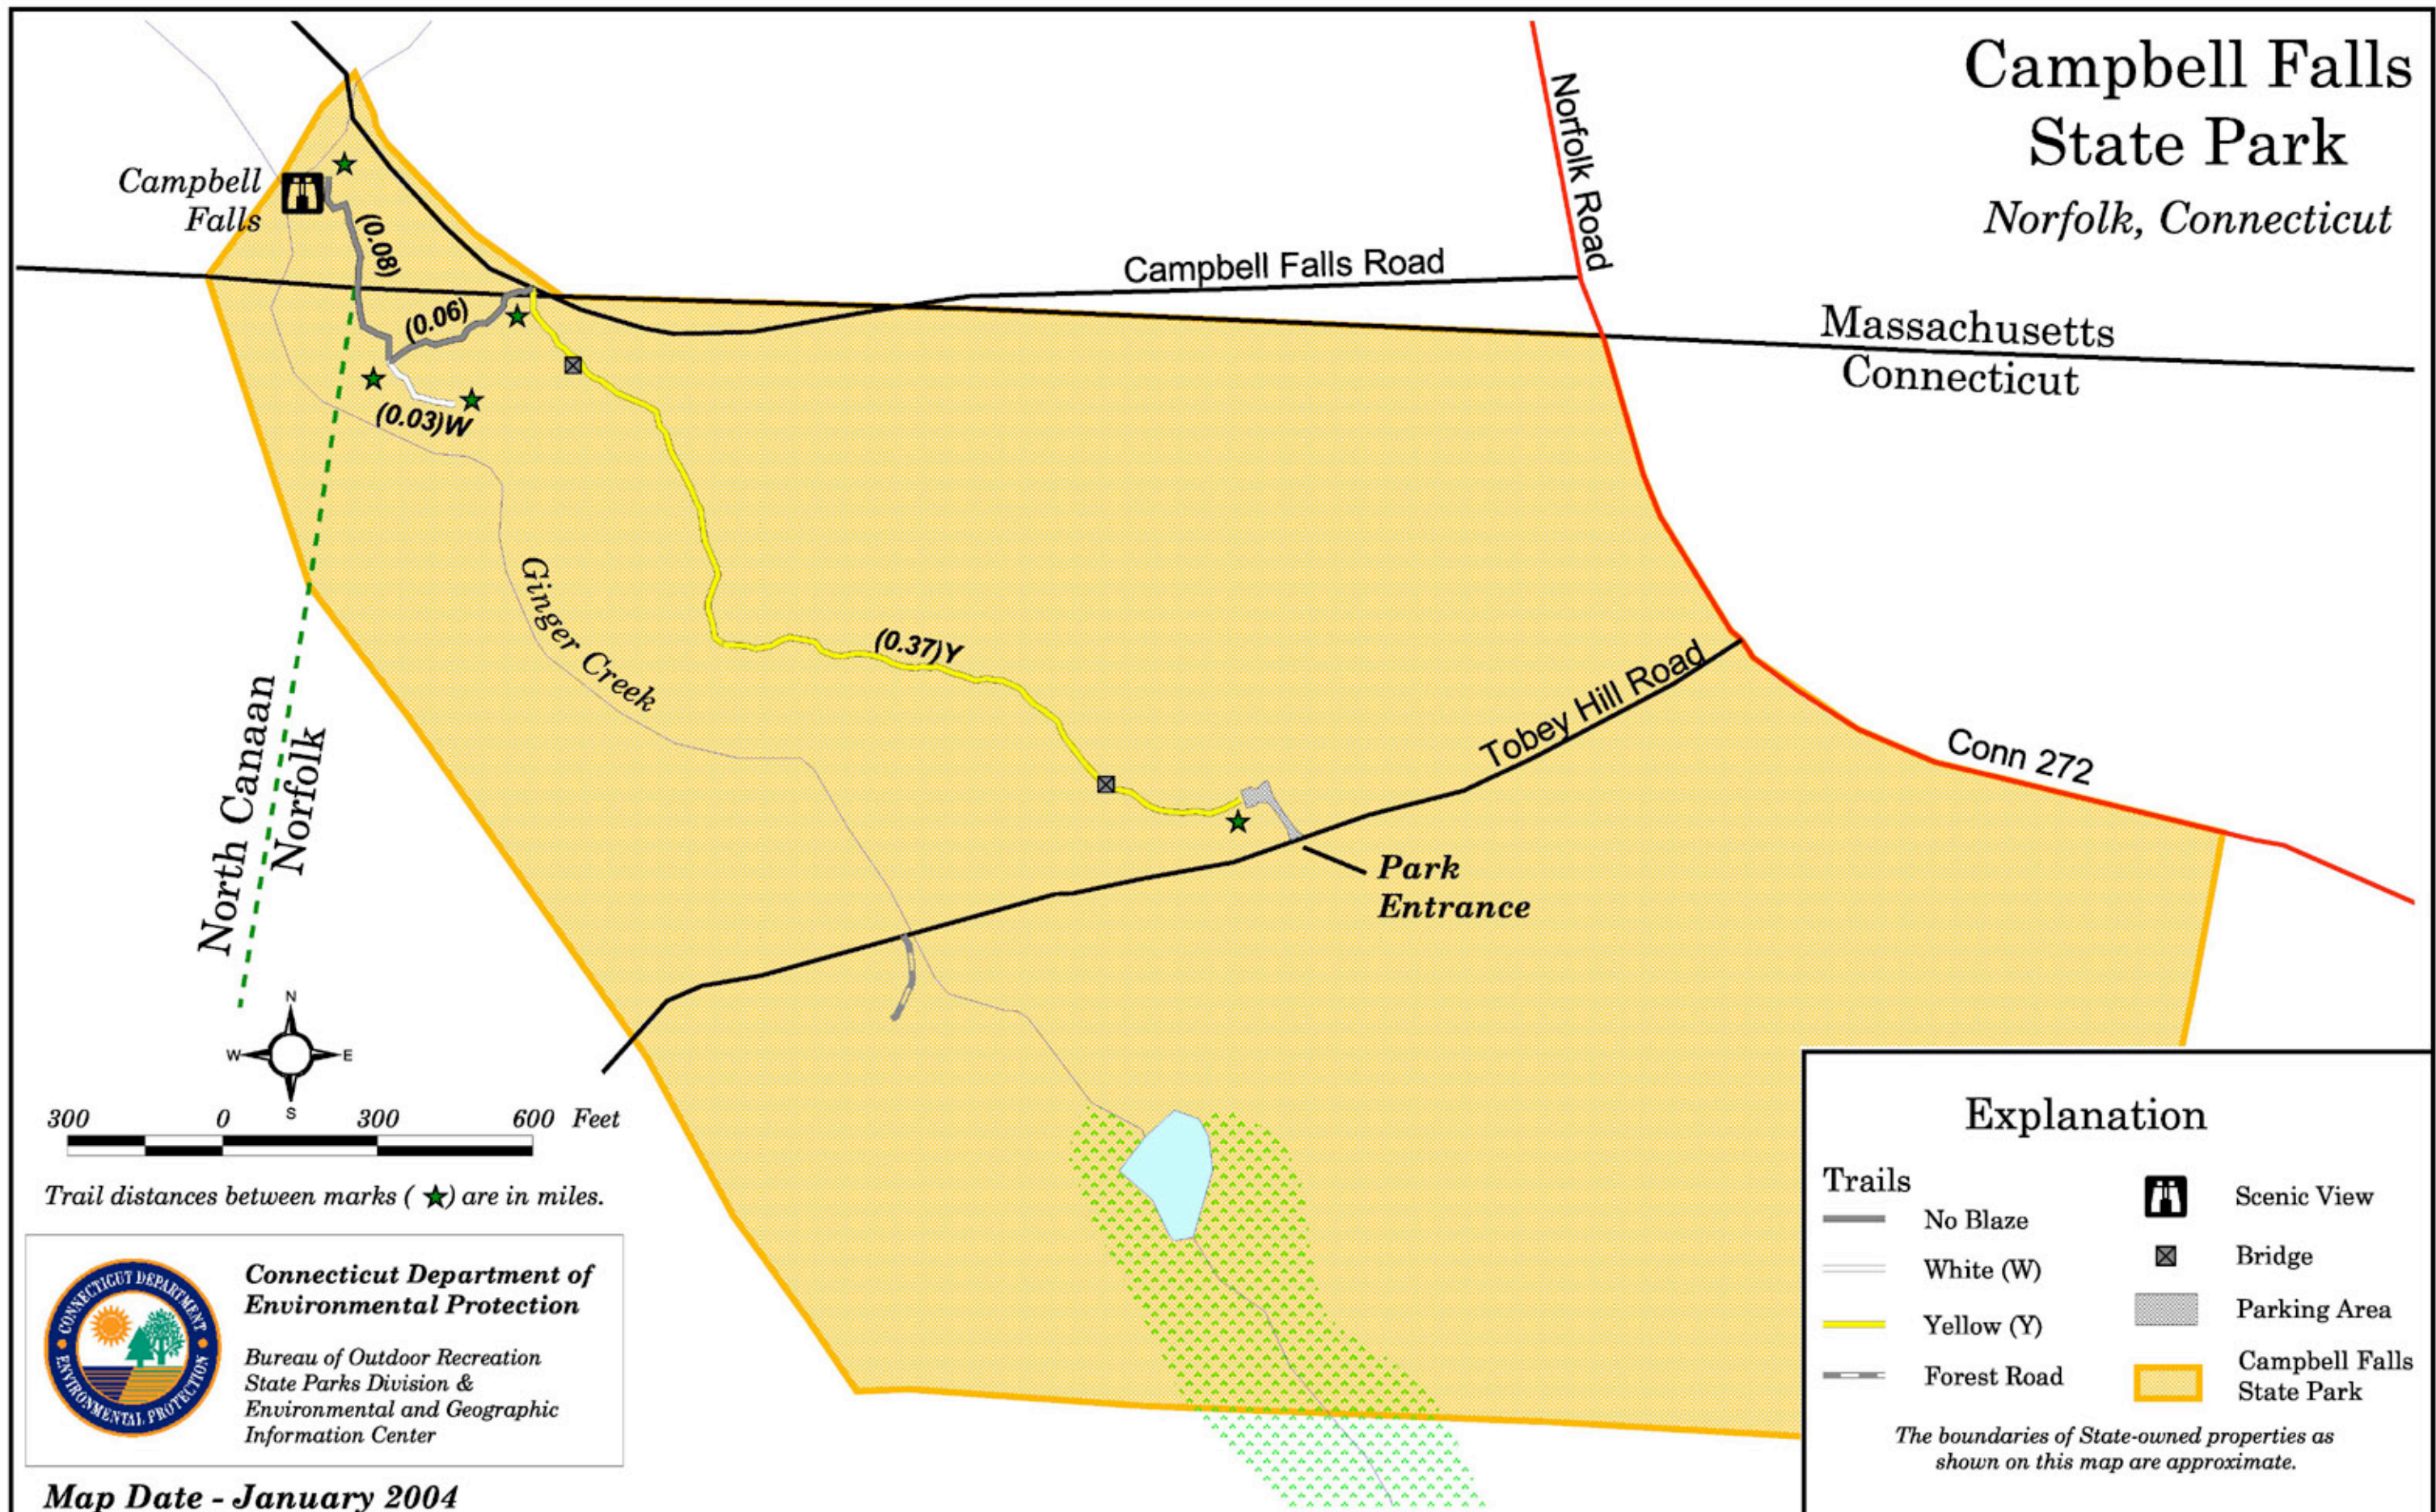

# Campbell Falls State Park

Norfolk, Connecticut

### Explanation

	No Blaze		Scenic View
	White (W)		Bridge
	Yellow (Y)		Parking Area
	Forest Road		Campbell Falls State Park

*The boundaries of State-owned properties as shown on this map are approximate.*

Trail distances between marks (★) are in miles.

**Connecticut Department of Environmental Protection**  
 Bureau of Outdoor Recreation  
 State Parks Division &  
 Environmental and Geographic Information Center

Map Date - January 2004