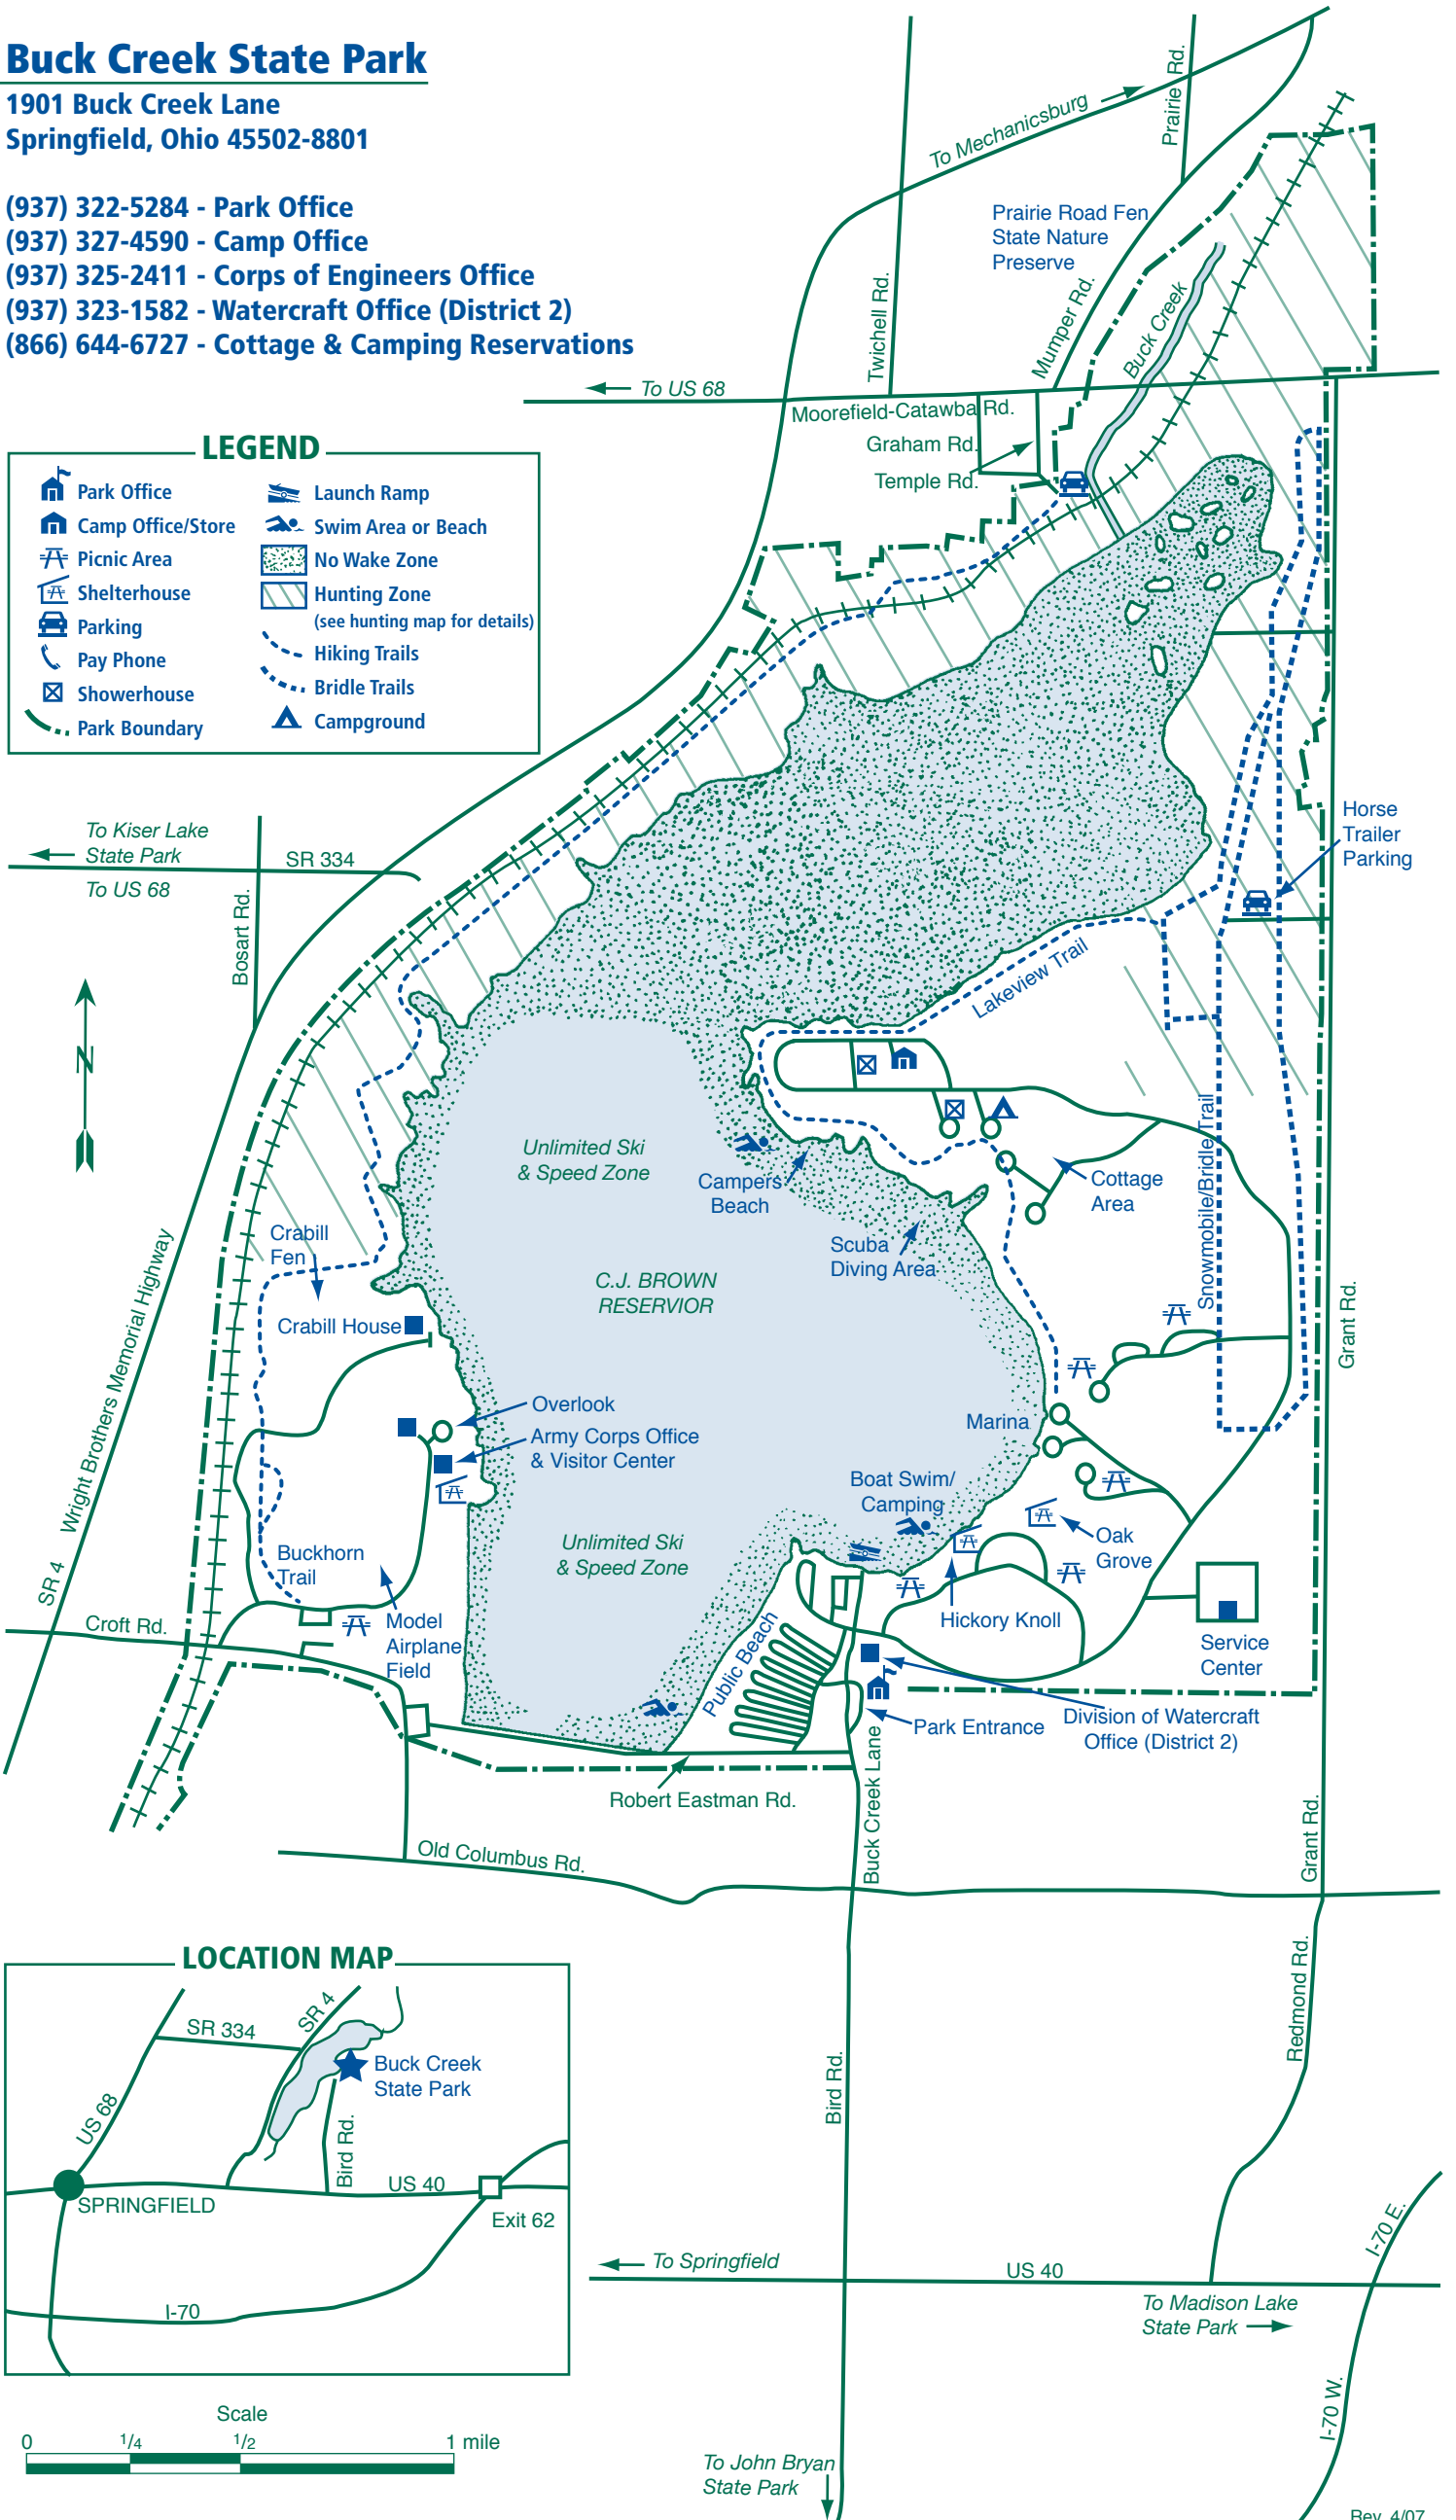

# Buck Creek State Park

1901 Buck Creek Lane  
Springfield, Ohio 45502-8801

(937) 322-5284 - Park Office  
(937) 327-4590 - Camp Office  
(937) 325-2411 - Corps of Engineers Office  
(937) 323-1582 - Watercraft Office (District 2)  
(866) 644-6727 - Cottage & Camping Reservations

## LEGEND

	Park Office		Launch Ramp
	Camp Office/Store		Swim Area or Beach
	Picnic Area		No Wake Zone
	Shelterhouse		Hunting Zone (see hunting map for details)
	Parking		Hiking Trails
	Pay Phone		Bridle Trails
	Showerhouse		Campground
	Park Boundary		

## LOCATION MAP