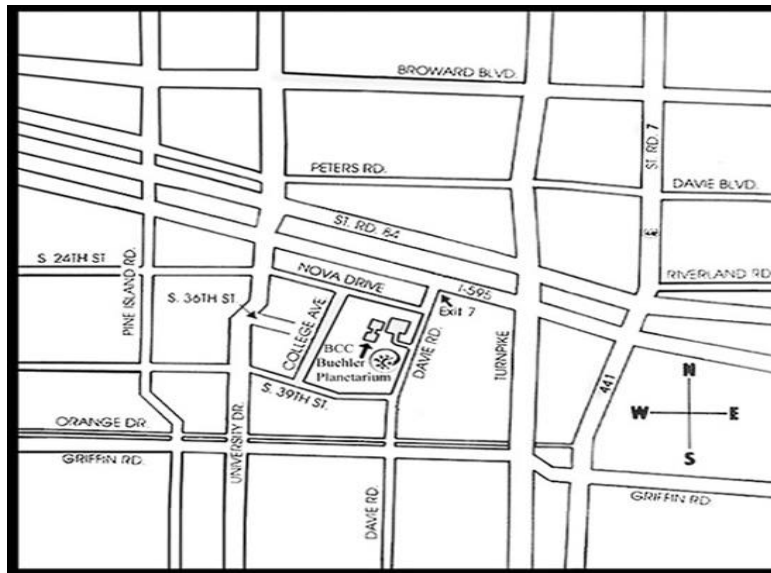

## Broward Community College Central Campus Map & Directions

We are located on the west side of Davie Road, one mile south of I-595.

### From the South

#### *Option 1:*

- (N) University Drive (27<sup>th</sup> Ave from Miami-Dade)
- (R) Right on Davie Road Extension
- (L) Left at light, marked "BCC"
- This is the traffic light entrance to the College

#### *Option 2:*

- (N) University Drive (27<sup>th</sup> Ave from Miami-Dade)
- (R) Right on Nova Drive (about ½ a mile south of I-595)
- (R) Right on Davie Road
- (R) Right at first light, marked "BCC"
- This is the traffic light entrance to the College