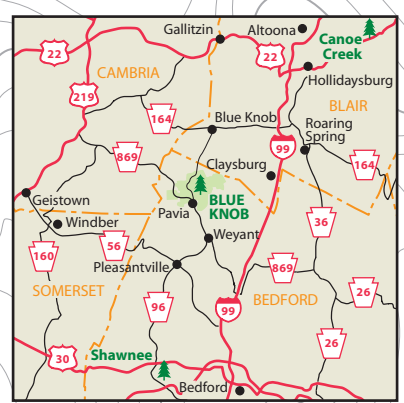

BLUE KNOB STATE PARK

BLAIR COUNTY
BEDFORD COUNTY

STATE GAME LAND 26

STATE GAME LAND 26

SCALE: 1" = APPROX. 0.3 MILE

- Park Office/Phone
- Blue Symbols Mean Accessible
- Parking
- Public Phone
- Amphitheater
- Restrooms
- Water
- Vista
- Picnic Area
- Picnic Pavilion
- Showerhouse/Restrooms
- Swimming Pool
- Sanitary Dump Station
- Camping
- Organized Group Cabin Camps
- Downhill Skiing
- Unpaved Road
- State Park No Hunting
- State Park Hunting
- CONTOURS ARE ON 50 FT. INTERVALS

TRAIL INFORMATION

- Hiking Trail
- Cross-country Skiing
- Mountain Bike Trail
- Snowmobile Trail
- Equestrian Trail
- Connector Trail
- Lost Turkey Trail