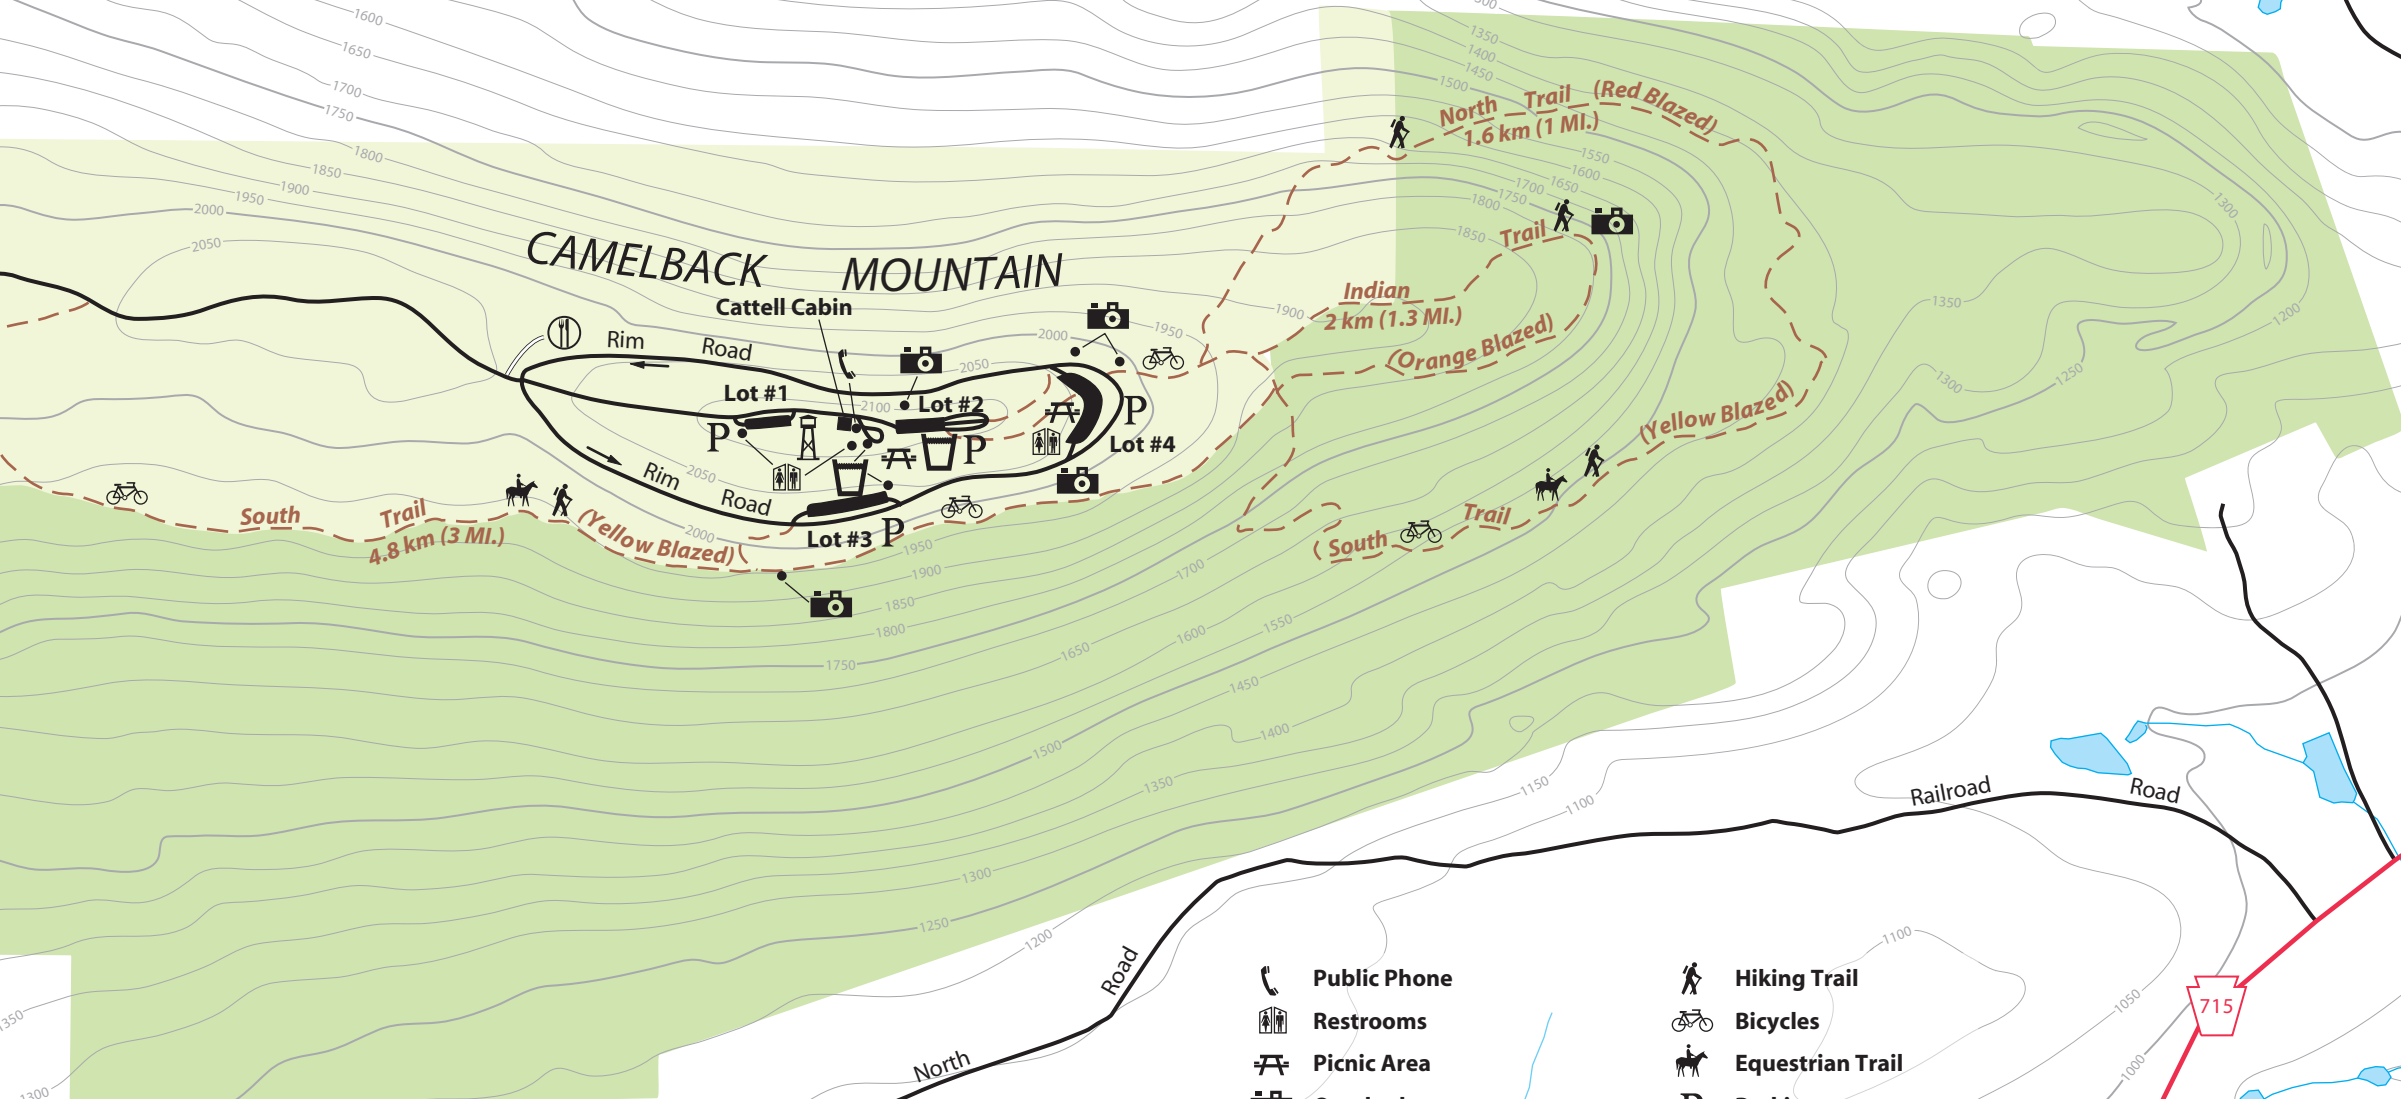

# BIG POCONO STATE PARK

STATE GAME LAND 38

## CAMELBACK MOUNTAIN

SCALE: 1" = APPROX. 1100 FEET

MONROE COUNTY

- Public Phone
- Restrooms
- Picnic Area
- Overlook
- Water
- Cameltop Restaurant
- Fire Tower

- Hiking Trail
- Bicycles
- Equestrian Trail
- Parking
- Unpaved Road
- State Park No Hunting
- State Park Hunting

CONTOURS ARE ON 50 FT. INTERVALS

To Stroudsburg, 7 Mi.