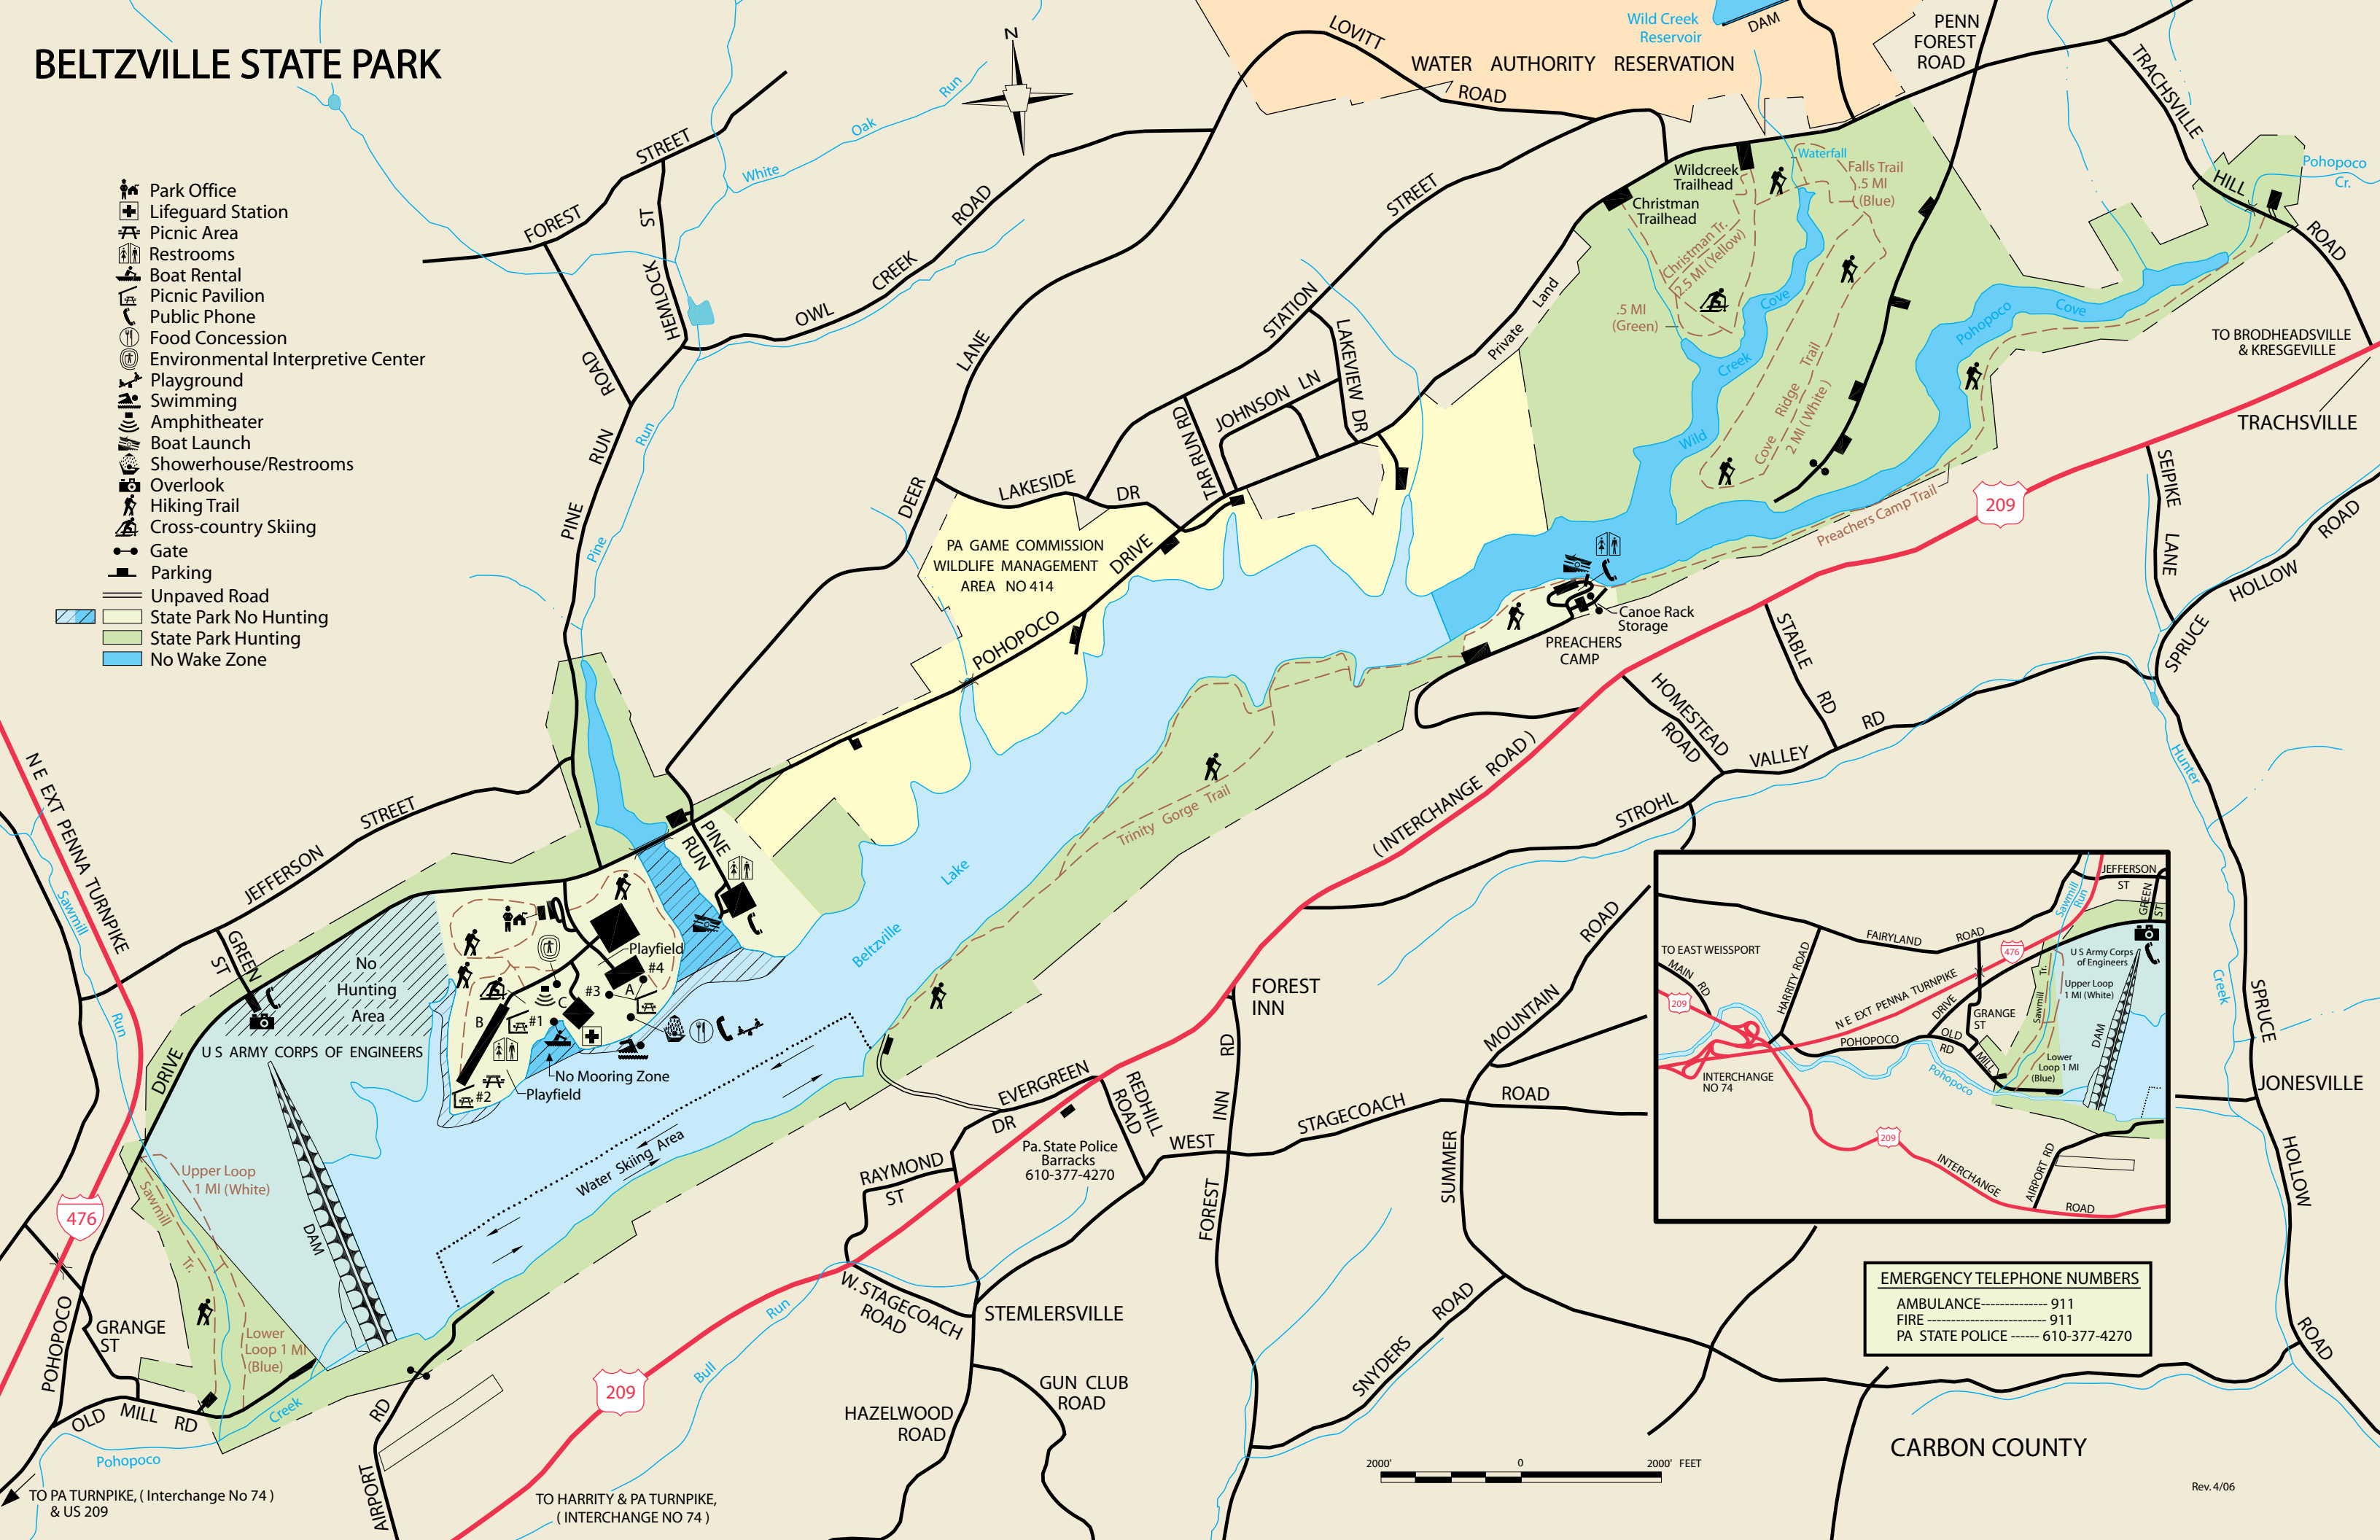

BELTZVILLE STATE PARK

- Park Office
- Lifeguard Station
- Picnic Area
- Restrooms
- Boat Rental
- Picnic Pavilion
- Public Phone
- Food Concession
- Environmental Interpretive Center
- Playground
- Swimming
- Amphitheater
- Boat Launch
- Showerhouse/Restrooms
- Overlook
- Hiking Trail
- Cross-country Skiing
- Gate
- Parking
- Unpaved Road
- State Park No Hunting
- State Park Hunting
- No Wake Zone

EMERGENCY TELEPHONE NUMBERS	
AMBULANCE	911
FIRE	911
PA STATE POLICE	610-377-4270

TO PA TURNPIKE, (Interchange No 74) & US 209

TO HARRITY & PA TURNPIKE, (INTERCHANGE NO 74)

CARBON COUNTY