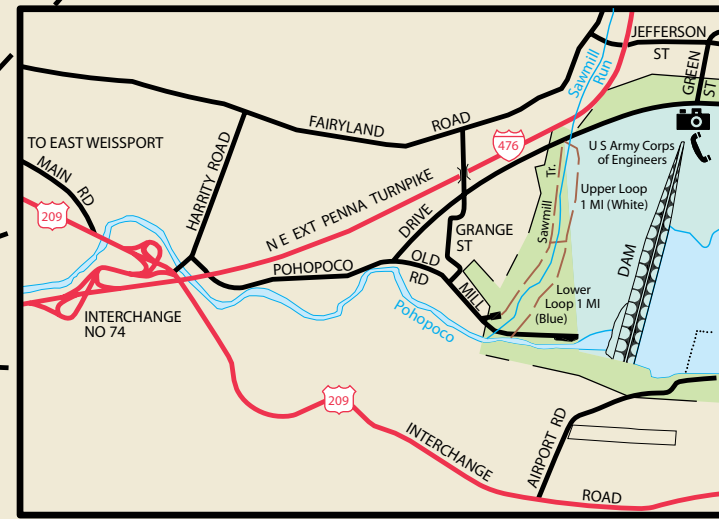

BELTZVILLE STATE PARK

- Park Office
- Lifeguard Station
- Picnic Area
- Restrooms
- Boat Rental
- Picnic Pavilion
- Public Phone
- Food Concession
- Environmental Interpretive Center
- Playground
- Swimming
- Amphitheater
- Boat Launch
- Showerhouse/Restrooms
- Overlook
- Hiking Trail
- Cross-country Skiing
- Gate
- Parking
- Unpaved Road
- State Park No Hunting
- State Park Hunting
- No Wake Zone

EMERGENCY TELEPHONE NUMBERS	
AMBULANCE	911
FIRE	911
PA STATE POLICE	610-377-4270

TO PA TURNPIKE, (Interchange No 74) & US 209

TO HARRITY & PA TURNPIKE, (INTERCHANGE NO 74)

CARBON COUNTY