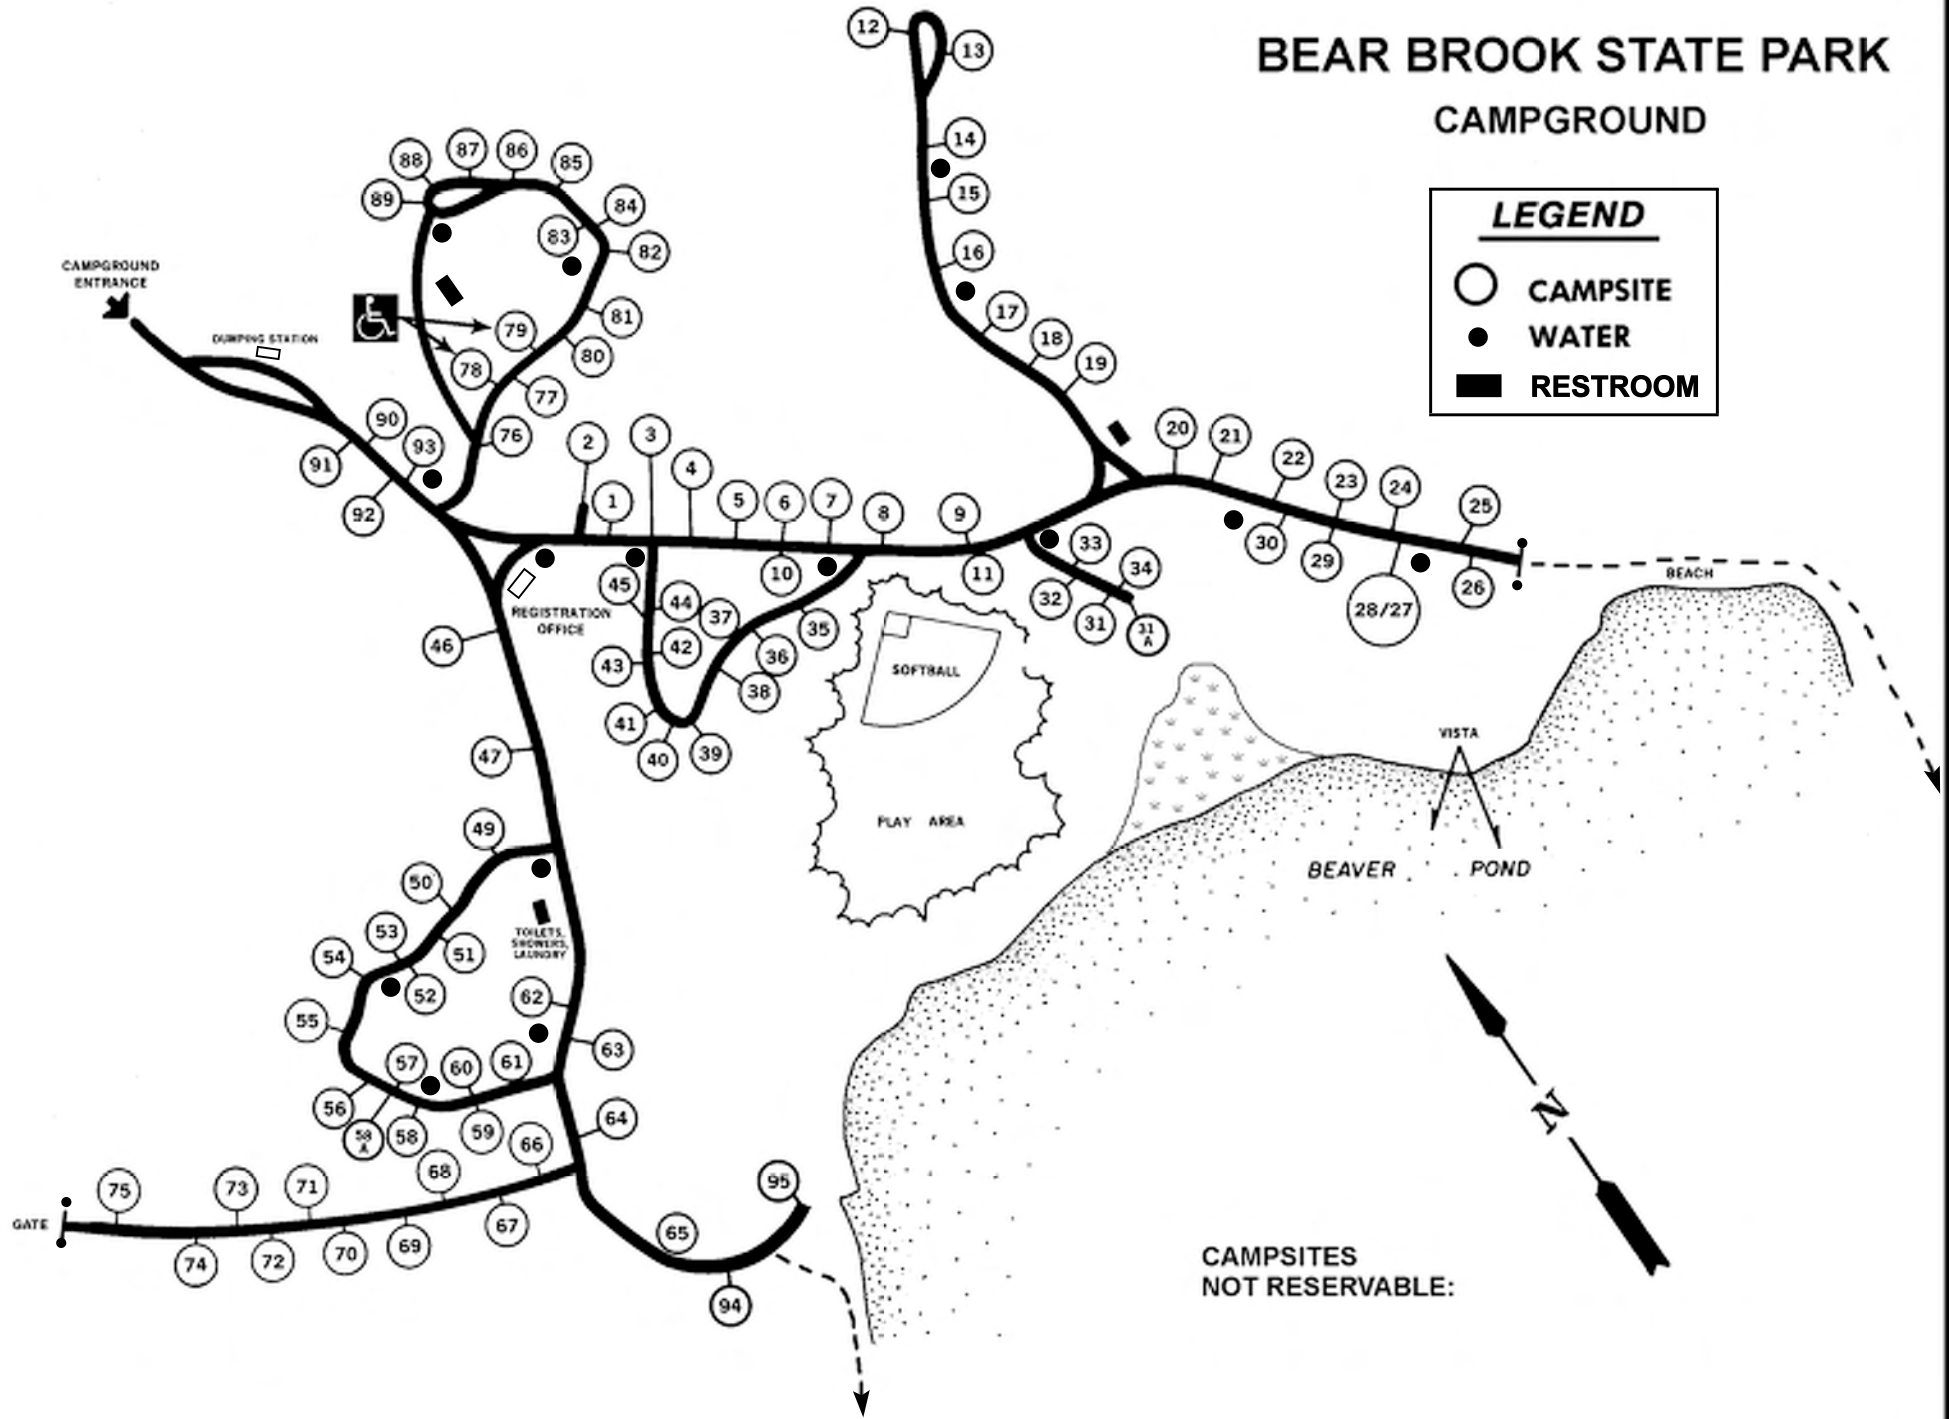

BEAR BROOK STATE PARK CAMPGROUND

LEGEND

- CAMPSITE
- WATER
- RESTROOM

CAMPSITES
NOT RESERVABLE: