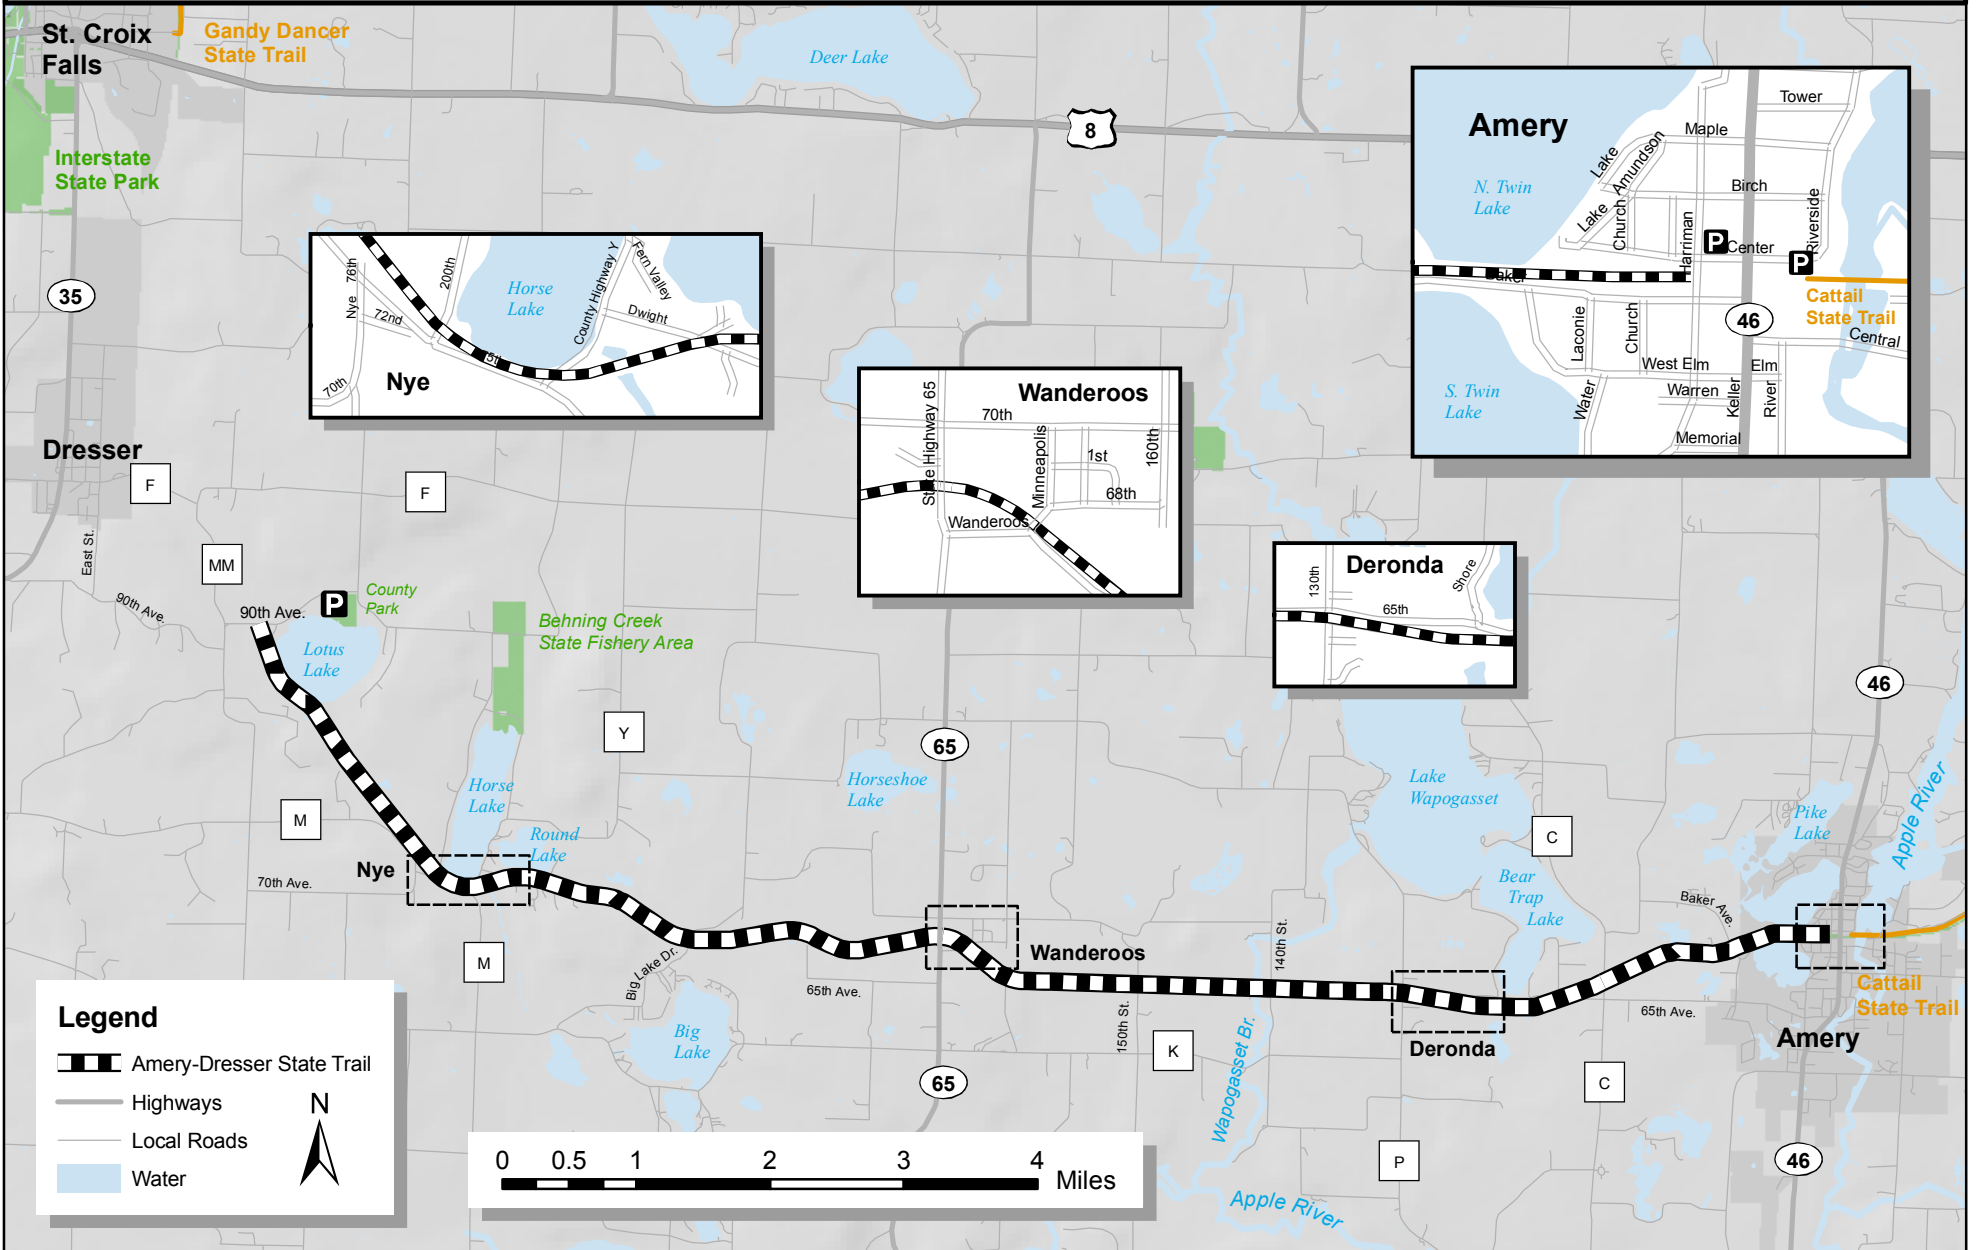

Amery-Dresser State Trail

Legend

- Amery-Dresser State Trail
- Highways
- Local Roads
- Water

90TH AVE.

NYE

WANDEROOS

DERONDA

AMERY

2.6 MI / 4.2 KM

4.6 MI / 7.4 KM

3.7 MI / 6.0 KM

3.6 MI / 5.8 KM